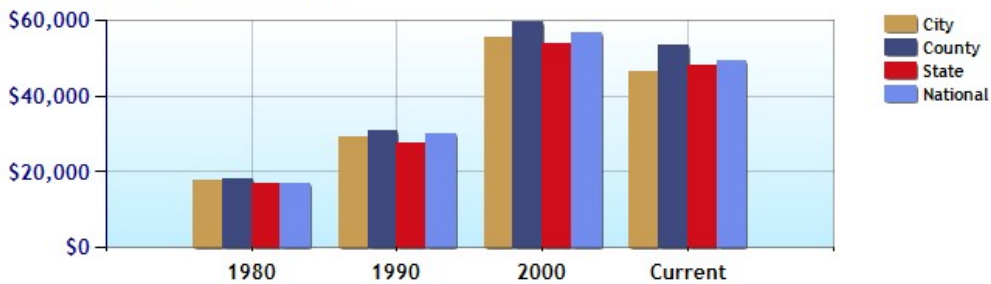

Average Rental Cost - Ten Year Chart

Percentage of Homes Rented - Thirty Year Chart

Percentage of Homes Owned - Thirty Year Chart

Home Use

Median Age of Home

	City	County	State	National
Neighborhood Type				
Population	1,544,574	4,013,210	6,607,174	306,877,652
Population Density	3,252.7	436.1	58.1	86.8
Percent Male	51.1%	50.3%	49.9%	49.3%
Percent Female	48.9%	49.7%	50.1%	50.7%
Median Age	32.3	34.3	35.2	36.8
People per Household	2.9	2.8	2.7	2.6
Median Household Income	\$47,713	\$56,378	\$50,299	\$51,660
Average Income per Capita	\$22,922	\$26,560	\$24,941	\$26,372

Population - Thirty Year Chart

Population Age vs Total Population - Thirty Year Chart

Household Income - Thirty Year Chart

Median Age - Thirty Year Chart

Median Personal Income - Thirty Year Chart

Household Breakdown - Thirty Year Chart