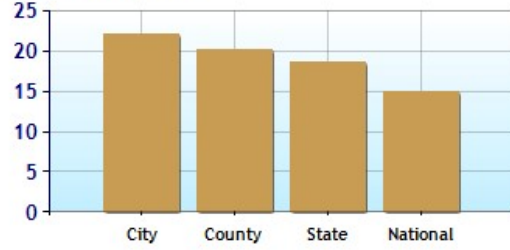

Marital Status

Family Status

	City	County	State	National
Unemployment Rate	10.0%	8.5%	9.4%	10.2%
Recent Job Growth	-4.5%	-4.5%	-3.8%	-4.1%
Future Job Growth	21.0%	22.5%	23.1%	21.7%
Sales Tax	8.3%	8.3%	6.7%	6.8%
Income Tax	4.8%	4.8%	4.8%	6.3%
Cost of Living Index	91.0	93.7	93.5	100.0

Unemployment Rate - Ten Year Chart

Job Growth - Ten Year Chart

Future Job Growth

Sales and Income Tax

Cost of Living Index

	City	County	State	National
? High School Graduates	75.9%	82.1%	80.8%	80.6%
? College Degree - 2 year	6.5%	7.3%	6.9%	6.4%
? College Degree - 4 year	14.9%	17.0%	15.0%	15.7%
? Graduate Degree	7.4%	8.5%	8.2%	8.9%
? Expenditures per Student	\$4,047	\$4,010	\$4,566	\$5,678
? Students per Teacher	22.1	20.2	18.7	14.9
? Students per Librarian	237	613	477	803
? Students per Guidance Counselor	900	930	701	513

Expenditures per Student

Students per Teacher

Students per Librarian

Students per Guidance Counselor

High Schools near phoenix, AZ

School	Grades	Students	P/T Ratio	Zipcode
Arizona School for the Arts	6 -12	372		85004
New World Educational Center	K -12	247		85004
School for Integrated Academics and Technologies	12-12	223		85004
Metropolitan Arts Institute	9 -12	197		85007
Suns-Diamondback Education Academy	10-12	155	2.64	85004
Genesis Academy	9 -12	150		85004
Arizona Academy of Science and Technology	K -12	138		85004
Career Success High School - Copper Square	9 -12	119		85003