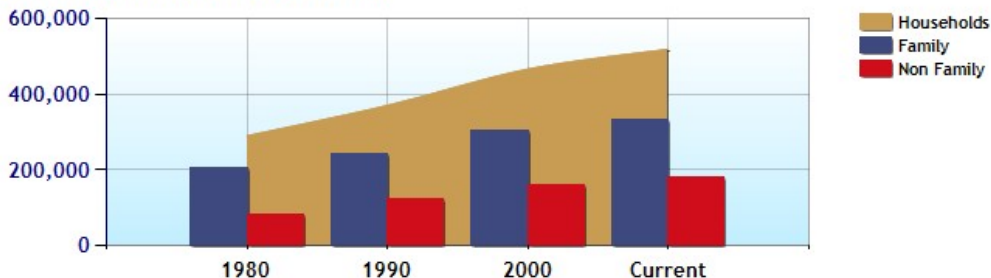

Average Rental Cost - Ten Year Chart

Percentage of Homes Rented - Thirty Year Chart

Percentage of Homes Owned - Thirty Year Chart

Home Use

Median Age of Home

	City	County	State	National
Neighborhood Type				
Population	1,544,574	4,013,210	6,607,174	306,877,652
Population Density	3,252.7	436.1	58.1	86.8
Percent Male	51.1%	50.3%	49.9%	49.3%
Percent Female	48.9%	49.7%	50.1%	50.7%
Median Age	32.3	34.3	35.2	36.8
People per Household	2.9	2.8	2.7	2.6
Median Household Income	\$47,713	\$56,378	\$50,299	\$51,660
Average Income per Capita	\$22,922	\$26,560	\$24,941	\$26,372

Population - Thirty Year Chart

Population Age vs Total Population - Thirty Year Chart

Household Income - Thirty Year Chart

Median Age - Thirty Year Chart

Median Personal Income - Thirty Year Chart

Household Breakdown - Thirty Year Chart

Male/Female Ratio for phoenix

Ethnic Breakdown for phoenix

Education near phoenix, AZ

	City	County	State	National
High School Graduates	75.9%	82.1%	80.8%	80.6%
College Degree - 2 year	6.5%	7.3%	6.9%	6.4%
College Degree - 4 year	14.9%	17.0%	15.0%	15.7%
Graduate Degree	7.4%	8.5%	8.2%	8.9%
Expenditures per Student	\$4,047	\$4,010	\$4,566	\$5,678
Students per Teacher	22.1	20.2	18.7	14.9
Students per Librarian	237	613	477	803
Students per Guidance Counselor	900	930	701	513