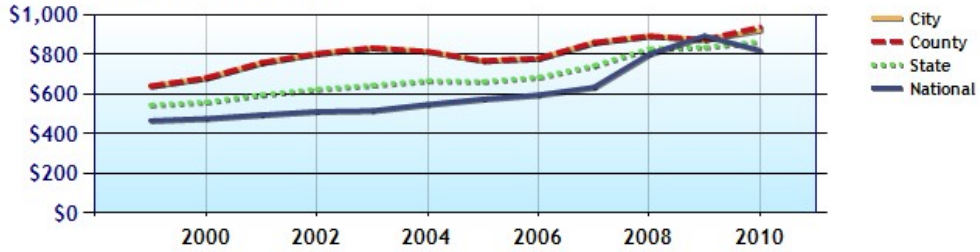

	City	County	State	National
Median Home Value	\$139,990	\$155,130	\$153,450	\$183,450
Home Appreciation	-16.6%	-18.0%	-16.1%	-5.2%

Median Home Value - Ten Year Chart

Home Appreciation - Ten Year Chart

	City	County	State	National
Median Age of Home	27.0	20.0	20.0	33.0
Homes Owned	56.9%	62.9%	60.8%	60.1%
Homes Rented	37.0%	27.5%	26.2%	29.4%
Homes Vacant	6.1%	9.6%	13.0%	10.5%

Average Rental Cost - Ten Year Chart

Percentage of Homes Rented - Thirty Year Chart

Percentage of Homes Owned - Thirty Year Chart

Home Use

Median Age of Home

	City	County	State	National
Neighborhood Type				
Population	1,544,574	4,013,210	6,607,174	306,877,652
Population Density	3,252.7	436.1	58.1	86.8
Percent Male	51.1%	50.3%	49.9%	49.3%
Percent Female	48.9%	49.7%	50.1%	50.7%
Median Age	32.3	34.3	35.2	36.8
People per Household	2.9	2.8	2.7	2.6
Median Household Income	\$47,713	\$56,378	\$50,299	\$51,660
Average Income per Capita	\$22,922	\$26,560	\$24,941	\$26,372

Population - Thirty Year Chart

Population Age vs Total Population - Thirty Year Chart

Household Income - Thirty Year Chart

Median Age - Thirty Year Chart

Median Personal Income - Thirty Year Chart

Household Breakdown - Thirty Year Chart