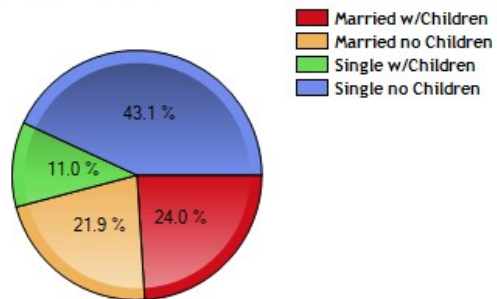

Population - Thirty Year Chart

Population Age vs Total Population - Thirty Year Chart

Household Income - Thirty Year Chart

Median Age - Thirty Year Chart

Median Personal Income - Thirty Year Chart

Household Breakdown - Thirty Year Chart

Male/Female Ratio for phoenix

Ethnic Breakdown for phoenix

Education near phoenix, AZ

	City	County	State	National
High School Graduates	75.9%	82.1%	80.8%	80.6%
College Degree - 2 year	6.5%	7.3%	6.9%	6.4%
College Degree - 4 year	14.9%	17.0%	15.0%	15.7%
Graduate Degree	7.4%	8.5%	8.2%	8.9%
Expenditures per Student	\$4,047	\$4,010	\$4,566	\$5,678
Students per Teacher	22.1	20.2	18.7	14.9
Students per Librarian	237	613	477	803
Students per Guidance Counselor	900	930	701	513

Degree Analysis for phoenix

Family Facts near phoenix, AZ

	City	County	State	National
Currently Married	47.2%	53.6%	53.6%	52.1%
Never Married	29.4%	25.8%	25.0%	26.6%
Divorced	11.8%	10.5%	10.7%	9.6%
Widowed	4.7%	5.1%	5.6%	6.4%
Separated	6.9%	5.1%	5.1%	5.3%
Married w/Children	24.0%	24.6%	23.3%	24.3%
Married no Children	21.9%	28.0%	29.5%	28.2%
Single w/Children	11.0%	8.6%	8.9%	9.0%
Single no Children	43.1%	38.7%	38.3%	38.6%

Marital Status

Family Status

	City	County	State	National
Unemployment Rate	10.0%	8.5%	9.4%	10.2%
Recent Job Growth	-4.5%	-4.5%	-3.8%	-4.1%
Future Job Growth	21.0%	22.5%	23.1%	21.7%
Sales Tax	8.3%	8.3%	6.7%	6.8%
Income Tax	4.8%	4.8%	4.8%	6.3%
Cost of Living Index	91.0	93.7	93.5	100.0