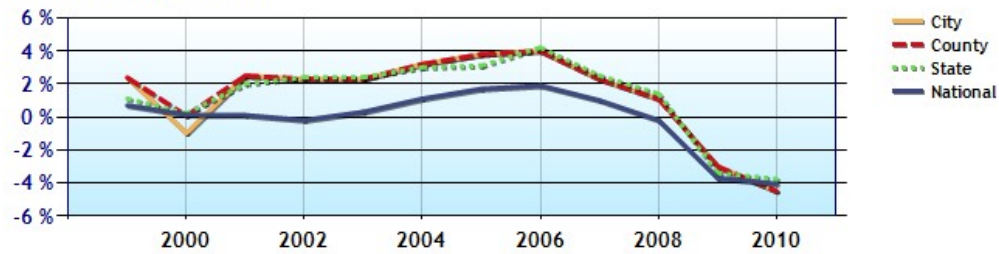

Job Growth - Ten Year Chart