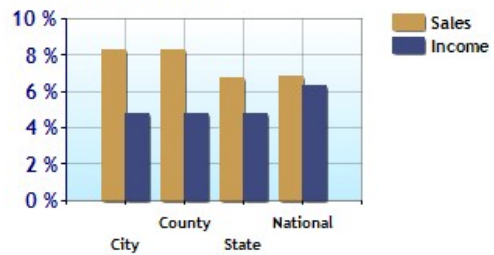

Marital Status

Family Status

	City	County	State	National
Unemployment Rate	10.0%	8.5%	9.4%	10.2%
Recent Job Growth	-4.5%	-4.5%	-3.8%	-4.1%
Future Job Growth	21.0%	22.5%	23.1%	21.7%
Sales Tax	8.3%	8.3%	6.7%	6.8%
Income Tax	4.8%	4.8%	4.8%	6.3%
Cost of Living Index	91.0	93.7	93.5	100.0

Unemployment Rate - Ten Year Chart

Job Growth - Ten Year Chart

Future Job Growth

Sales and Income Tax

Cost of Living Index

	City	County	State	National
? High School Graduates	75.9%	82.1%	80.8%	80.6%
? College Degree - 2 year	6.5%	7.3%	6.9%	6.4%
? College Degree - 4 year	14.9%	17.0%	15.0%	15.7%
? Graduate Degree	7.4%	8.5%	8.2%	8.9%
? Expenditures per Student	\$4,047	\$4,010	\$4,566	\$5,678
? Students per Teacher	22.1	20.2	18.7	14.9
? Students per Librarian	237	613	477	803
? Students per Guidance Counselor	900	930	701	513