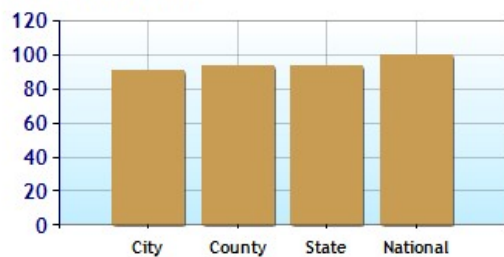

Marital Status

Family Status

	City	County	State	National
Unemployment Rate	10.0%	8.5%	9.4%	10.2%
Recent Job Growth	-4.5%	-4.5%	-3.8%	-4.1%
Future Job Growth	21.0%	22.5%	23.1%	21.7%
Sales Tax	8.3%	8.3%	6.7%	6.8%
Income Tax	4.8%	4.8%	4.8%	6.3%
Cost of Living Index	91.0	93.7	93.5	100.0

Unemployment Rate - Ten Year Chart

Job Growth - Ten Year Chart

Future Job Growth

Sales and Income Tax

Cost of Living Index

	City	County	State	National
? High School Graduates	75.9%	82.1%	80.8%	80.6%
? College Degree - 2 year	6.5%	7.3%	6.9%	6.4%
? College Degree - 4 year	14.9%	17.0%	15.0%	15.7%
? Graduate Degree	7.4%	8.5%	8.2%	8.9%
? Expenditures per Student	\$4,047	\$4,010	\$4,566	\$5,678
? Students per Teacher	22.1	20.2	18.7	14.9
? Students per Librarian	237	613	477	803
? Students per Guidance Counselor	900	930	701	513

Expenditures per Student

Students per Teacher

Students per Librarian

Students per Guidance Counselor

High Schools near phoenix, AZ

School	Grades	Students	P/T Ratio	Zipcode
Arizona School for the Arts	6 -12	372		85004
New World Educational Center	K -12	247		85004
School for Integrated Academics and Technologies	12-12	223		85004
Metropolitan Arts Institute	9 -12	197		85007
Suns-Diamondback Education Academy	10-12	155	2.64	85004
Genesis Academy	9 -12	150		85004
Arizona Academy of Science and Technology	K -12	138		85004
Career Success High School - Copper Square	9 -12	119		85003