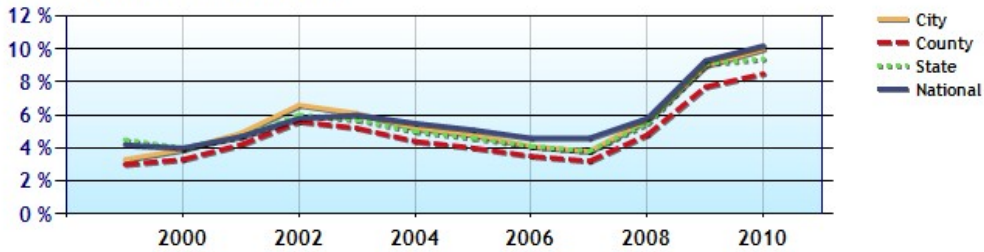

Marital Status

Family Status

	City	County	State	National
Unemployment Rate	10.0%	8.5%	9.4%	10.2%
Recent Job Growth	-4.5%	-4.5%	-3.8%	-4.1%
Future Job Growth	21.0%	22.5%	23.1%	21.7%
Sales Tax	8.3%	8.3%	6.7%	6.8%
Income Tax	4.8%	4.8%	4.8%	6.3%
Cost of Living Index	91.0	93.7	93.5	100.0

Unemployment Rate - Ten Year Chart

Job Growth - Ten Year Chart

Future Job Growth

Sales and Income Tax

Cost of Living Index

	City	County	State	National
? High School Graduates	75.9%	82.1%	80.8%	80.6%
? College Degree - 2 year	6.5%	7.3%	6.9%	6.4%
? College Degree - 4 year	14.9%	17.0%	15.0%	15.7%
? Graduate Degree	7.4%	8.5%	8.2%	8.9%
? Expenditures per Student	\$4,047	\$4,010	\$4,566	\$5,678
? Students per Teacher	22.1	20.2	18.7	14.9
? Students per Librarian	237	613	477	803
? Students per Guidance Counselor	900	930	701	513