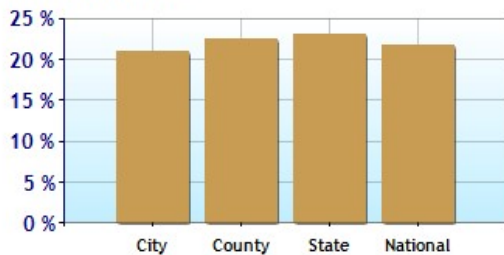

Degree Analysis for phoenix

Family Facts near phoenix, AZ

	City	County	State	National
Currently Married	47.2%	53.6%	53.6%	52.1%
Never Married	29.4%	25.8%	25.0%	26.6%
Divorced	11.8%	10.5%	10.7%	9.6%
Widowed	4.7%	5.1%	5.6%	6.4%
Separated	6.9%	5.1%	5.1%	5.3%
Married w/Children	24.0%	24.6%	23.3%	24.3%
Married no Children	21.9%	28.0%	29.5%	28.2%
Single w/Children	11.0%	8.6%	8.9%	9.0%
Single no Children	43.1%	38.7%	38.3%	38.6%

Marital Status

Family Status

	City	County	State	National
Unemployment Rate	10.0%	8.5%	9.4%	10.2%
Recent Job Growth	-4.5%	-4.5%	-3.8%	-4.1%
Future Job Growth	21.0%	22.5%	23.1%	21.7%
Sales Tax	8.3%	8.3%	6.7%	6.8%
Income Tax	4.8%	4.8%	4.8%	6.3%
Cost of Living Index	91.0	93.7	93.5	100.0

Unemployment Rate - Ten Year Chart

Job Growth - Ten Year Chart

Future Job Growth

Sales and Income Tax

Cost of Living Index

	City	County	State	National
? High School Graduates	75.9%	82.1%	80.8%	80.6%
? College Degree - 2 year	6.5%	7.3%	6.9%	6.4%
? College Degree - 4 year	14.9%	17.0%	15.0%	15.7%
? Graduate Degree	7.4%	8.5%	8.2%	8.9%
? Expenditures per Student	\$4,047	\$4,010	\$4,566	\$5,678
? Students per Teacher	22.1	20.2	18.7	14.9
? Students per Librarian	237	613	477	803
? Students per Guidance Counselor	900	930	701	513