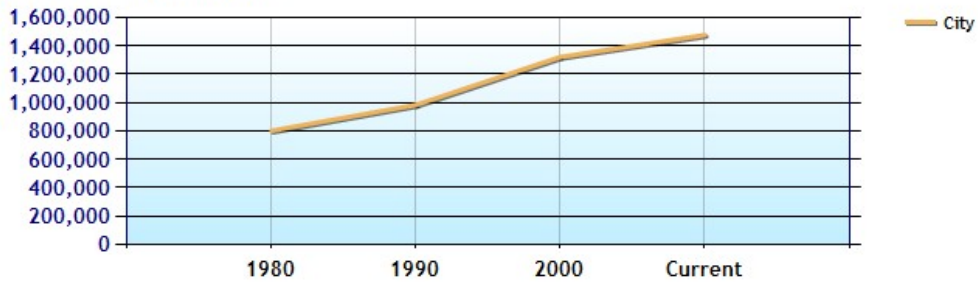

Average Rental Cost - Ten Year Chart

Percentage of Homes Rented - Thirty Year Chart

Percentage of Homes Owned - Thirty Year Chart

Home Use

Median Age of Home

	City	County	State	National
Neighborhood Type				
Population	1,544,574	4,013,210	6,607,174	306,877,652
Population Density	3,252.7	436.1	58.1	86.8
Percent Male	51.1%	50.3%	49.9%	49.3%
Percent Female	48.9%	49.7%	50.1%	50.7%
Median Age	32.3	34.3	35.2	36.8
People per Household	2.9	2.8	2.7	2.6
Median Household Income	\$47,713	\$56,378	\$50,299	\$51,660
Average Income per Capita	\$22,922	\$26,560	\$24,941	\$26,372

Population - Thirty Year Chart

Population Age vs Total Population - Thirty Year Chart

Household Income - Thirty Year Chart

Median Age - Thirty Year Chart

Median Personal Income - Thirty Year Chart

Household Breakdown - Thirty Year Chart