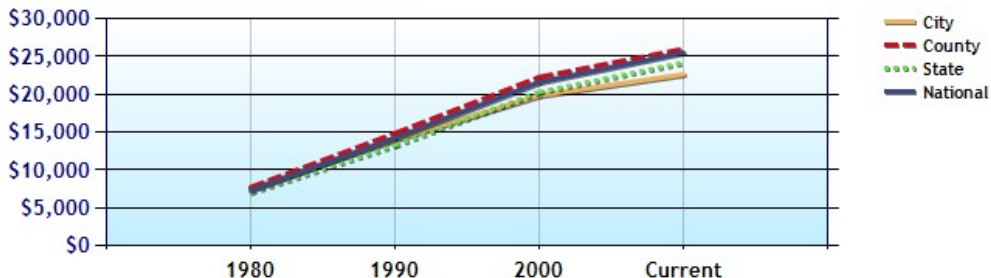

Average Rental Cost - Ten Year Chart

Percentage of Homes Rented - Thirty Year Chart

Percentage of Homes Owned - Thirty Year Chart

Home Use

Median Age of Home

	City	County	State	National
Neighborhood Type				
Population	1,544,574	4,013,210	6,607,174	306,877,652
Population Density	3,252.7	436.1	58.1	86.8
Percent Male	51.1%	50.3%	49.9%	49.3%
Percent Female	48.9%	49.7%	50.1%	50.7%
Median Age	32.3	34.3	35.2	36.8
People per Household	2.9	2.8	2.7	2.6
Median Household Income	\$47,713	\$56,378	\$50,299	\$51,660
Average Income per Capita	\$22,922	\$26,560	\$24,941	\$26,372

Population - Thirty Year Chart

Population Age vs Total Population - Thirty Year Chart

Household Income - Thirty Year Chart

Median Age - Thirty Year Chart

Median Personal Income - Thirty Year Chart

Household Breakdown - Thirty Year Chart

Male/Female Ratio for phoenix

Ethnic Breakdown for phoenix

Education near phoenix, AZ

	City	County	State	National
High School Graduates	75.9%	82.1%	80.8%	80.6%
College Degree - 2 year	6.5%	7.3%	6.9%	6.4%
College Degree - 4 year	14.9%	17.0%	15.0%	15.7%
Graduate Degree	7.4%	8.5%	8.2%	8.9%
Expenditures per Student	\$4,047	\$4,010	\$4,566	\$5,678
Students per Teacher	22.1	20.2	18.7	14.9
Students per Librarian	237	613	477	803
Students per Guidance Counselor	900	930	701	513