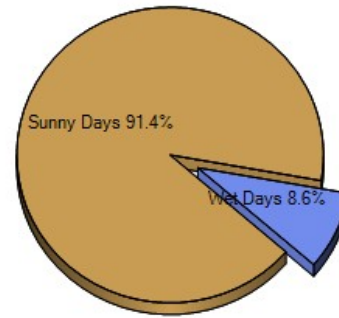

Altitude

Temperature Extremes

Precipitation Summary

Sunny and Cloudy Days per Annum for phoenix

Comfort Index (during hot weather)

	City	County	State	National
? Air Quality	14	14	41	83
? Watershed Quality	65	65	52	55
? Physicians per Capita	199.1	199.1	189.2	220.5
? Health Cost Index	100.0	100.0	97.4	100.0
? Superfund Site Index	10	10	84	71
? UV Index	6.4	6.4	6.3	4.3