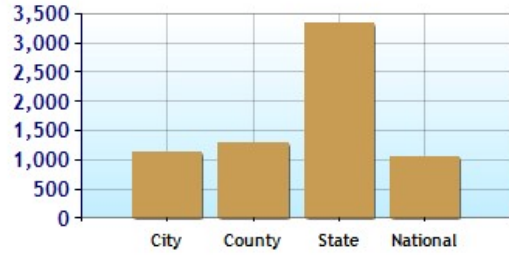

City	County	State	National
Altitude	1,122	1,295	3,347	1,060
Rainfall (inches annually)	7.3	8.4	10.8	36.5
Snowfall (inches annually)	0.0	0.0	6.6	25.0
January Avg. Low Temp	35.2	37.4	32.7	20.5
July Avg. High Temp	105.0	104.9	99.9	86.5
Days of Precipitation Annually	28	31	41	100
Days Mostly Sunny Annually	299	296	286	205
Comfort Index (during hot weather)	45	46	53	44

Altitude