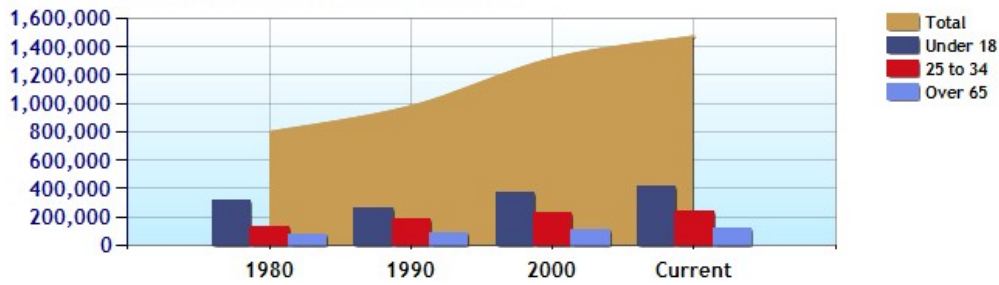

	City	County	State	National
Median Home Value	\$139,990	\$155,130	\$153,450	\$183,450
Home Appreciation	-16.6%	-18.0%	-16.1%	-5.2%

Median Home Value - Ten Year Chart

Home Appreciation - Ten Year Chart

	City	County	State	National
Median Age of Home	27.0	20.0	20.0	33.0
Homes Owned	56.9%	62.9%	60.8%	60.1%
Homes Rented	37.0%	27.5%	26.2%	29.4%
Homes Vacant	6.1%	9.6%	13.0%	10.5%

Average Rental Cost - Ten Year Chart

Percentage of Homes Rented - Thirty Year Chart

Percentage of Homes Owned - Thirty Year Chart

Home Use

Median Age of Home

	City	County	State	National
Neighborhood Type				
Population	1,544,574	4,013,210	6,607,174	306,877,652
Population Density	3,252.7	436.1	58.1	86.8
Percent Male	51.1%	50.3%	49.9%	49.3%
Percent Female	48.9%	49.7%	50.1%	50.7%
Median Age	32.3	34.3	35.2	36.8
People per Household	2.9	2.8	2.7	2.6
Median Household Income	\$47,713	\$56,378	\$50,299	\$51,660
Average Income per Capita	\$22,922	\$26,560	\$24,941	\$26,372

Population - Thirty Year Chart

Population Age vs Total Population - Thirty Year Chart

Household Income - Thirty Year Chart

Median Age - Thirty Year Chart

Median Personal Income - Thirty Year Chart

Household Breakdown - Thirty Year Chart