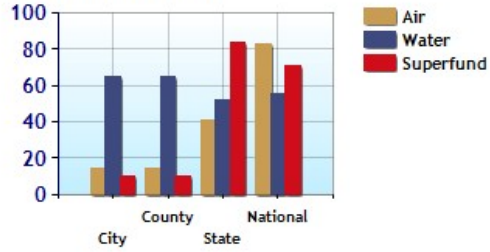

	City	County	State	National
Altitude	1,122	1,295	3,347	1,060
Rainfall (inches annually)	7.3	8.4	10.8	36.5
Snowfall (inches annually)	0.0	0.0	6.6	25.0
January Avg. Low Temp	35.2	37.4	32.7	20.5
July Avg. High Temp	105.0	104.9	99.9	86.5
Days of Precipitation Annually	28	31	41	100
Days Mostly Sunny Annually	299	296	286	205
Comfort Index (during hot weather)	45	46	53	44

Altitude

Temperature Extremes

Precipitation Summary

Sunny and Cloudy Days per Annum for phoenix

Comfort Index (during hot weather)

	City	County	State	National
? Air Quality	14	14	41	83
? Watershed Quality	65	65	52	55
? Physicians per Capita	199.1	199.1	189.2	220.5
? Health Cost Index	100.0	100.0	97.4	100.0
? Superfund Site Index	10	10	84	71
? UV Index	6.4	6.4	6.3	4.3

Environmental Quality

UV Index

Commute near phoenix, AZ

	City	County	State	National
Commuting by Bus	3.1%	1.8%	1.4%	2.7%
Commuting by Carpool	17.4%	15.1%	16.3%	12.7%
Commuting by Auto	71.5%	75.3%	70.6%	74.3%
Commute Time	28.5	29.0	26.6	27.2
Working at Home	3.3%	3.9%	4.5%	4.5%