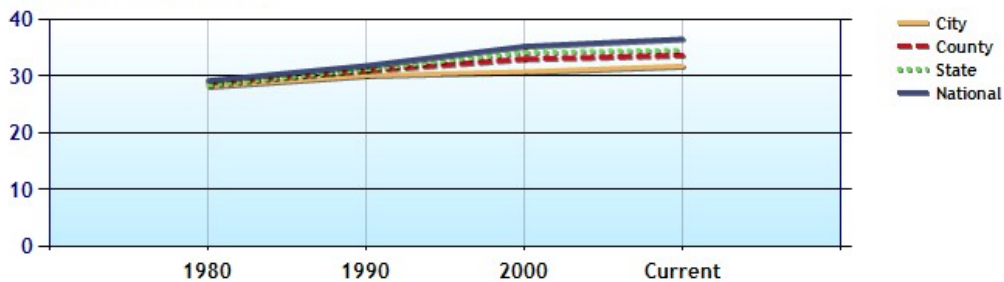

Average Rental Cost - Ten Year Chart

Percentage of Homes Rented - Thirty Year Chart

Percentage of Homes Owned - Thirty Year Chart

Home Use

Median Age of Home

	City	County	State	National
Neighborhood Type				
Population	1,544,574	4,013,210	6,607,174	306,877,652
Population Density	3,252.7	436.1	58.1	86.8
Percent Male	51.1%	50.3%	49.9%	49.3%
Percent Female	48.9%	49.7%	50.1%	50.7%
Median Age	32.3	34.3	35.2	36.8
People per Household	2.9	2.8	2.7	2.6
Median Household Income	\$47,713	\$56,378	\$50,299	\$51,660
Average Income per Capita	\$22,922	\$26,560	\$24,941	\$26,372

Population - Thirty Year Chart

Population Age vs Total Population - Thirty Year Chart

Household Income - Thirty Year Chart

Median Age - Thirty Year Chart

Median Personal Income - Thirty Year Chart

Household Breakdown - Thirty Year Chart

Male/Female Ratio for phoenix

Ethnic Breakdown for phoenix

Education near phoenix, AZ

	City	County	State	National
High School Graduates	75.9%	82.1%	80.8%	80.6%
College Degree - 2 year	6.5%	7.3%	6.9%	6.4%
College Degree - 4 year	14.9%	17.0%	15.0%	15.7%
Graduate Degree	7.4%	8.5%	8.2%	8.9%
Expenditures per Student	\$4,047	\$4,010	\$4,566	\$5,678
Students per Teacher	22.1	20.2	18.7	14.9
Students per Librarian	237	613	477	803
Students per Guidance Counselor	900	930	701	513