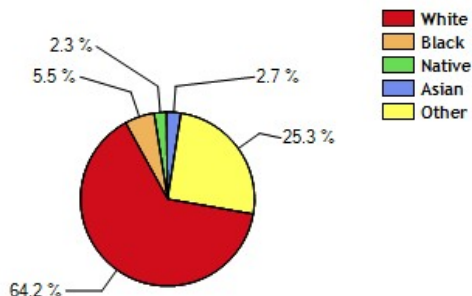

Average Rental Cost - Ten Year Chart

Percentage of Homes Rented - Thirty Year Chart

Percentage of Homes Owned - Thirty Year Chart

Home Use

Median Age of Home

	City	County	State	National
Neighborhood Type				
Population	1,544,574	4,013,210	6,607,174	306,877,652
Population Density	3,252.7	436.1	58.1	86.8
Percent Male	51.1%	50.3%	49.9%	49.3%
Percent Female	48.9%	49.7%	50.1%	50.7%
Median Age	32.3	34.3	35.2	36.8
People per Household	2.9	2.8	2.7	2.6
Median Household Income	\$47,713	\$56,378	\$50,299	\$51,660
Average Income per Capita	\$22,922	\$26,560	\$24,941	\$26,372

Population - Thirty Year Chart

Population Age vs Total Population - Thirty Year Chart

Household Income - Thirty Year Chart

Median Age - Thirty Year Chart

Median Personal Income - Thirty Year Chart

Household Breakdown - Thirty Year Chart

Male/Female Ratio for phoenix

Ethnic Breakdown for phoenix

Education near phoenix, AZ

	City	County	State	National
High School Graduates	75.9%	82.1%	80.8%	80.6%
College Degree - 2 year	6.5%	7.3%	6.9%	6.4%
College Degree - 4 year	14.9%	17.0%	15.0%	15.7%
Graduate Degree	7.4%	8.5%	8.2%	8.9%
Expenditures per Student	\$4,047	\$4,010	\$4,566	\$5,678
Students per Teacher	22.1	20.2	18.7	14.9
Students per Librarian	237	613	477	803
Students per Guidance Counselor	900	930	701	513