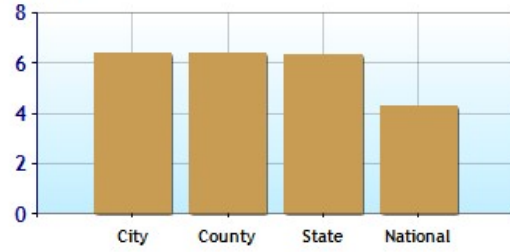

City	County	State	National
? Air Quality	14	14	41	83
? Watershed Quality	65	65	52	55
? Physicians per Capita	199.1	199.1	189.2	220.5
? Health Cost Index	100.0	100.0	97.4	100.0
? Superfund Site Index	10	10	84	71
? UV Index	6.4	6.4	6.3	4.3

UV Index