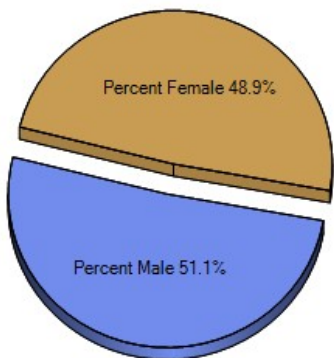

Average Rental Cost - Ten Year Chart

Percentage of Homes Rented - Thirty Year Chart

Percentage of Homes Owned - Thirty Year Chart

Home Use

Median Age of Home

	City	County	State	National
Neighborhood Type				
Population	1,544,574	4,013,210	6,607,174	306,877,652
Population Density	3,252.7	436.1	58.1	86.8
Percent Male	51.1%	50.3%	49.9%	49.3%
Percent Female	48.9%	49.7%	50.1%	50.7%
Median Age	32.3	34.3	35.2	36.8
People per Household	2.9	2.8	2.7	2.6
Median Household Income	\$47,713	\$56,378	\$50,299	\$51,660
Average Income per Capita	\$22,922	\$26,560	\$24,941	\$26,372

Population - Thirty Year Chart

Population Age vs Total Population - Thirty Year Chart

Household Income - Thirty Year Chart

Median Age - Thirty Year Chart

Median Personal Income - Thirty Year Chart

Household Breakdown - Thirty Year Chart

Male/Female Ratio for phoenix

Ethnic Breakdown for phoenix

Education near phoenix, AZ

	City	County	State	National
High School Graduates	75.9%	82.1%	80.8%	80.6%
College Degree - 2 year	6.5%	7.3%	6.9%	6.4%
College Degree - 4 year	14.9%	17.0%	15.0%	15.7%
Graduate Degree	7.4%	8.5%	8.2%	8.9%
Expenditures per Student	\$4,047	\$4,010	\$4,566	\$5,678
Students per Teacher	22.1	20.2	18.7	14.9
Students per Librarian	237	613	477	803
Students per Guidance Counselor	900	930	701	513