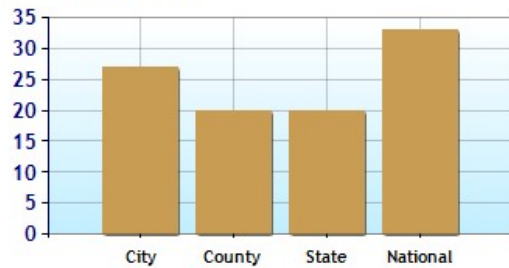

	City	County	State	National
Median Home Value	\$139,990	\$155,130	\$153,450	\$183,450
Home Appreciation	-16.6%	-18.0%	-16.1%	-5.2%

Median Home Value - Ten Year Chart

Home Appreciation - Ten Year Chart

	City	County	State	National
Median Age of Home	27.0	20.0	20.0	33.0
Homes Owned	56.9%	62.9%	60.8%	60.1%
Homes Rented	37.0%	27.5%	26.2%	29.4%
Homes Vacant	6.1%	9.6%	13.0%	10.5%

Average Rental Cost - Ten Year Chart

Percentage of Homes Rented - Thirty Year Chart

Percentage of Homes Owned - Thirty Year Chart

Home Use

Median Age of Home

	City	County	State	National
Neighborhood Type				
Population	1,544,574	4,013,210	6,607,174	306,877,652
Population Density	3,252.7	436.1	58.1	86.8
Percent Male	51.1%	50.3%	49.9%	49.3%
Percent Female	48.9%	49.7%	50.1%	50.7%
Median Age	32.3	34.3	35.2	36.8
People per Household	2.9	2.8	2.7	2.6
Median Household Income	\$47,713	\$56,378	\$50,299	\$51,660
Average Income per Capita	\$22,922	\$26,560	\$24,941	\$26,372

Population - Thirty Year Chart

Population Age vs Total Population - Thirty Year Chart

Household Income - Thirty Year Chart

Median Age - Thirty Year Chart

Median Personal Income - Thirty Year Chart

Household Breakdown - Thirty Year Chart