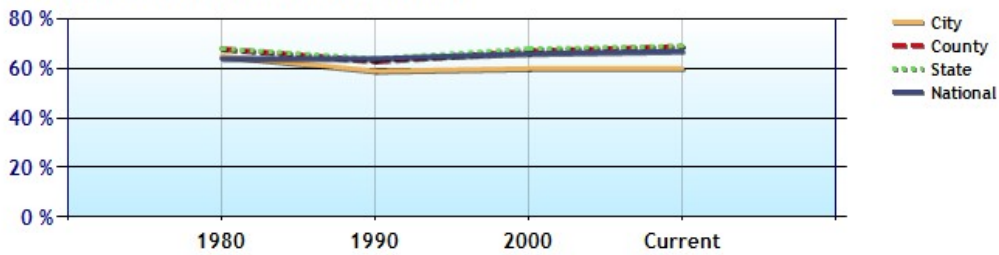

	City	County	State	National
Median Home Value	\$139,990	\$155,130	\$153,450	\$183,450
Home Appreciation	-16.6%	-18.0%	-16.1%	-5.2%

Median Home Value - Ten Year Chart

Home Appreciation - Ten Year Chart

	City	County	State	National
Median Age of Home	27.0	20.0	20.0	33.0
Homes Owned	56.9%	62.9%	60.8%	60.1%
Homes Rented	37.0%	27.5%	26.2%	29.4%
Homes Vacant	6.1%	9.6%	13.0%	10.5%

Average Rental Cost - Ten Year Chart

Percentage of Homes Rented - Thirty Year Chart

Percentage of Homes Owned - Thirty Year Chart

Home Use

Median Age of Home

	City	County	State	National
Neighborhood Type				
Population	1,544,574	4,013,210	6,607,174	306,877,652
Population Density	3,252.7	436.1	58.1	86.8
Percent Male	51.1%	50.3%	49.9%	49.3%
Percent Female	48.9%	49.7%	50.1%	50.7%
Median Age	32.3	34.3	35.2	36.8
People per Household	2.9	2.8	2.7	2.6
Median Household Income	\$47,713	\$56,378	\$50,299	\$51,660
Average Income per Capita	\$22,922	\$26,560	\$24,941	\$26,372

Population - Thirty Year Chart

Population Age vs Total Population - Thirty Year Chart

Household Income - Thirty Year Chart

Median Age - Thirty Year Chart

Median Personal Income - Thirty Year Chart

Household Breakdown - Thirty Year Chart