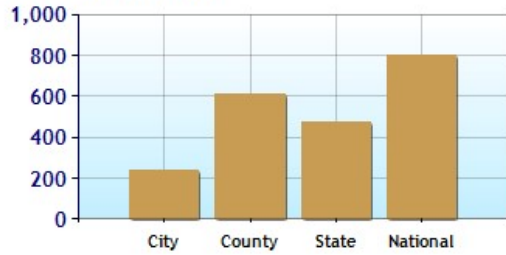

Marital Status

Family Status

	City	County	State	National
Unemployment Rate	10.0%	8.5%	9.4%	10.2%
Recent Job Growth	-4.5%	-4.5%	-3.8%	-4.1%
Future Job Growth	21.0%	22.5%	23.1%	21.7%
Sales Tax	8.3%	8.3%	6.7%	6.8%
Income Tax	4.8%	4.8%	4.8%	6.3%
Cost of Living Index	91.0	93.7	93.5	100.0

Unemployment Rate - Ten Year Chart

Job Growth - Ten Year Chart

Future Job Growth

Sales and Income Tax

Cost of Living Index

	City	County	State	National
? High School Graduates	75.9%	82.1%	80.8%	80.6%
? College Degree - 2 year	6.5%	7.3%	6.9%	6.4%
? College Degree - 4 year	14.9%	17.0%	15.0%	15.7%
? Graduate Degree	7.4%	8.5%	8.2%	8.9%
? Expenditures per Student	\$4,047	\$4,010	\$4,566	\$5,678
? Students per Teacher	22.1	20.2	18.7	14.9
? Students per Librarian	237	613	477	803
? Students per Guidance Counselor	900	930	701	513

Expenditures per Student

Students per Teacher

Students per Librarian

Students per Guidance Counselor

High Schools near phoenix, AZ

School	Grades	Students	P/T Ratio	Zipcode
Arizona School for the Arts	6 -12	372		85004
New World Educational Center	K -12	247		85004
School for Integrated Academics and Technologies	12-12	223		85004
Metropolitan Arts Institute	9 -12	197		85007
Suns-Diamondback Education Academy	10-12	155	2.64	85004
Genesis Academy	9 -12	150		85004
Arizona Academy of Science and Technology	K -12	138		85004
Career Success High School - Copper Square	9 -12	119		85003