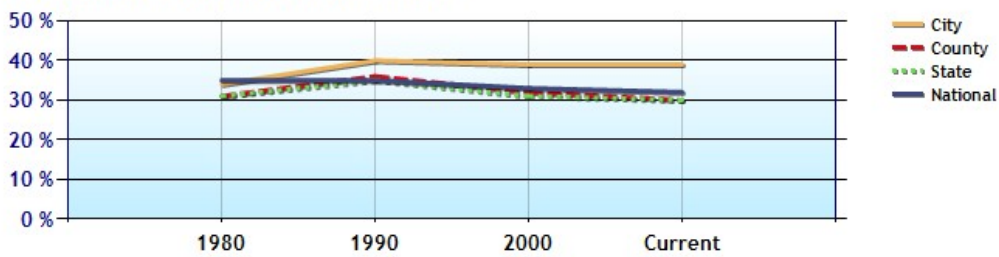

	City	County	State	National
Median Home Value	\$139,990	\$155,130	\$153,450	\$183,450
Home Appreciation	-16.6%	-18.0%	-16.1%	-5.2%

Median Home Value - Ten Year Chart

Home Appreciation - Ten Year Chart

	City	County	State	National
Median Age of Home	27.0	20.0	20.0	33.0
Homes Owned	56.9%	62.9%	60.8%	60.1%
Homes Rented	37.0%	27.5%	26.2%	29.4%
Homes Vacant	6.1%	9.6%	13.0%	10.5%

Average Rental Cost - Ten Year Chart

Percentage of Homes Rented - Thirty Year Chart

Percentage of Homes Owned - Thirty Year Chart

Home Use

Median Age of Home

	City	County	State	National
Neighborhood Type				
Population	1,544,574	4,013,210	6,607,174	306,877,652
Population Density	3,252.7	436.1	58.1	86.8
Percent Male	51.1%	50.3%	49.9%	49.3%
Percent Female	48.9%	49.7%	50.1%	50.7%
Median Age	32.3	34.3	35.2	36.8
People per Household	2.9	2.8	2.7	2.6
Median Household Income	\$47,713	\$56,378	\$50,299	\$51,660
Average Income per Capita	\$22,922	\$26,560	\$24,941	\$26,372

Population - Thirty Year Chart

Population Age vs Total Population - Thirty Year Chart

Household Income - Thirty Year Chart

Median Age - Thirty Year Chart

Median Personal Income - Thirty Year Chart

Household Breakdown - Thirty Year Chart