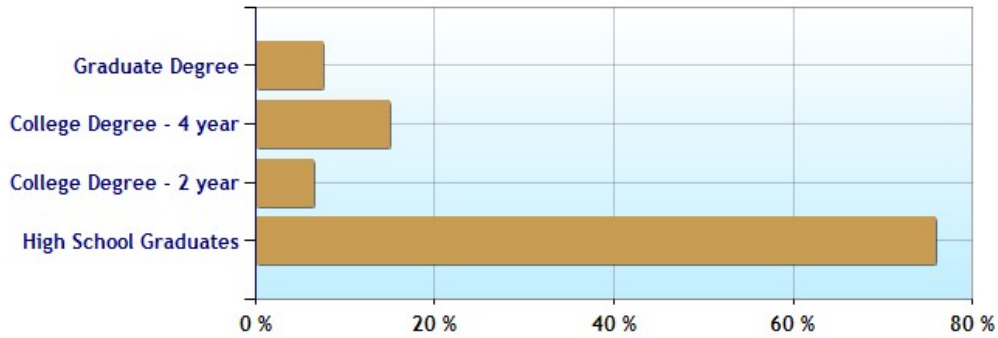

Education near phoenix, AZ

	City	County	State	National
High School Graduates	75.9%	82.1%	80.8%	80.6%
College Degree - 2 year	6.5%	7.3%	6.9%	6.4%
College Degree - 4 year	14.9%	17.0%	15.0%	15.7%
Graduate Degree	7.4%	8.5%	8.2%	8.9%
Expenditures per Student	$4,047	$4,010	$4,566	$5,678
Students per Teacher	22.1	20.2	18.7	14.9
Students per Librarian	237	613	477	803
Students per Guidance Counselor	900	930	701	513

Degree Analysis for phoenix