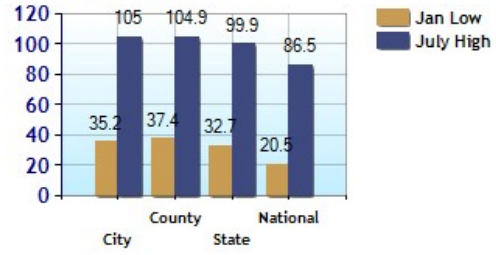

Temperature Extremes