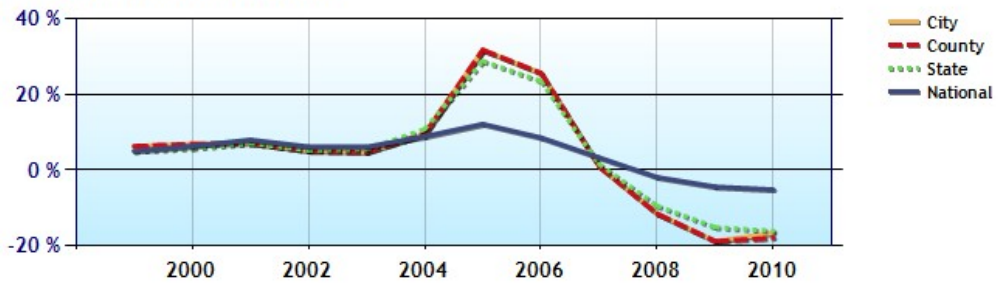

	City	County	State	National
Median Home Value	\$139,990	\$155,130	\$153,450	\$183,450
Home Appreciation	-16.6%	-18.0%	-16.1%	-5.2%

Median Home Value - Ten Year Chart

Home Appreciation - Ten Year Chart

	City	County	State	National
Median Age of Home	27.0	20.0	20.0	33.0
Homes Owned	56.9%	62.9%	60.8%	60.1%
Homes Rented	37.0%	27.5%	26.2%	29.4%
Homes Vacant	6.1%	9.6%	13.0%	10.5%

Average Rental Cost - Ten Year Chart

Percentage of Homes Rented - Thirty Year Chart

Percentage of Homes Owned - Thirty Year Chart

Home Use

Median Age of Home

	City	County	State	National
Neighborhood Type				
Population	1,544,574	4,013,210	6,607,174	306,877,652
Population Density	3,252.7	436.1	58.1	86.8
Percent Male	51.1%	50.3%	49.9%	49.3%
Percent Female	48.9%	49.7%	50.1%	50.7%
Median Age	32.3	34.3	35.2	36.8
People per Household	2.9	2.8	2.7	2.6
Median Household Income	\$47,713	\$56,378	\$50,299	\$51,660
Average Income per Capita	\$22,922	\$26,560	\$24,941	\$26,372

Population - Thirty Year Chart

Population Age vs Total Population - Thirty Year Chart

Household Income - Thirty Year Chart

Median Age - Thirty Year Chart

Median Personal Income - Thirty Year Chart

Household Breakdown - Thirty Year Chart