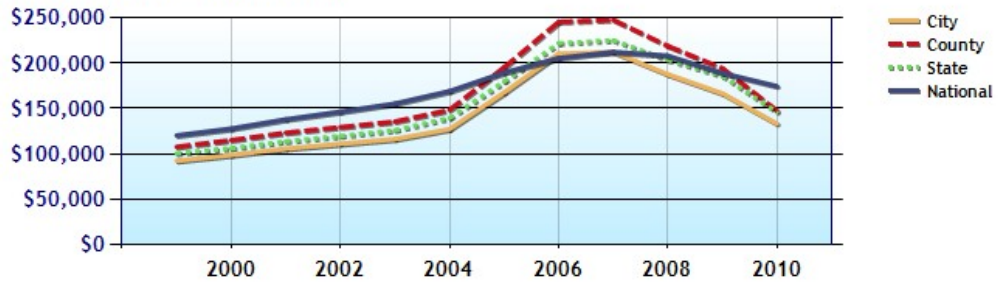

	City	County	State	National
Median Home Value	\$139,990	\$155,130	\$153,450	\$183,450
Home Appreciation	-16.6%	-18.0%	-16.1%	-5.2%

Median Home Value - Ten Year Chart

Home Appreciation - Ten Year Chart

	City	County	State	National
Median Age of Home	27.0	20.0	20.0	33.0
Homes Owned	56.9%	62.9%	60.8%	60.1%
Homes Rented	37.0%	27.5%	26.2%	29.4%
Homes Vacant	6.1%	9.6%	13.0%	10.5%

Average Rental Cost - Ten Year Chart

Percentage of Homes Rented - Thirty Year Chart

Percentage of Homes Owned - Thirty Year Chart

Home Use

Median Age of Home

	City	County	State	National
Neighborhood Type				
Population	1,544,574	4,013,210	6,607,174	306,877,652
Population Density	3,252.7	436.1	58.1	86.8
Percent Male	51.1%	50.3%	49.9%	49.3%
Percent Female	48.9%	49.7%	50.1%	50.7%
Median Age	32.3	34.3	35.2	36.8
People per Household	2.9	2.8	2.7	2.6
Median Household Income	\$47,713	\$56,378	\$50,299	\$51,660
Average Income per Capita	\$22,922	\$26,560	\$24,941	\$26,372

Population - Thirty Year Chart

Population Age vs Total Population - Thirty Year Chart

Household Income - Thirty Year Chart

Median Age - Thirty Year Chart

Median Personal Income - Thirty Year Chart

Household Breakdown - Thirty Year Chart