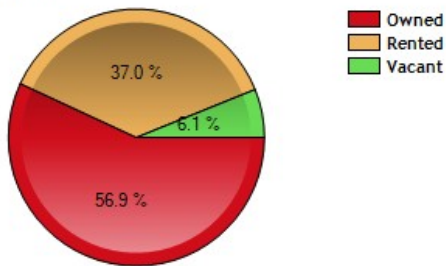

Average Rental Cost - Ten Year Chart

Percentage of Homes Rented - Thirty Year Chart

Percentage of Homes Owned - Thirty Year Chart

Home Use

Median Age of Home

	City	County	State	National
Neighborhood Type				
Population	1,544,574	4,013,210	6,607,174	306,877,652
Population Density	3,252.7	436.1	58.1	86.8
Percent Male	51.1%	50.3%	49.9%	49.3%
Percent Female	48.9%	49.7%	50.1%	50.7%
Median Age	32.3	34.3	35.2	36.8
People per Household	2.9	2.8	2.7	2.6
Median Household Income	\$47,713	\$56,378	\$50,299	\$51,660
Average Income per Capita	\$22,922	\$26,560	\$24,941	\$26,372

Population - Thirty Year Chart

Population Age vs Total Population - Thirty Year Chart

Household Income - Thirty Year Chart

Median Age - Thirty Year Chart

Median Personal Income - Thirty Year Chart

Household Breakdown - Thirty Year Chart