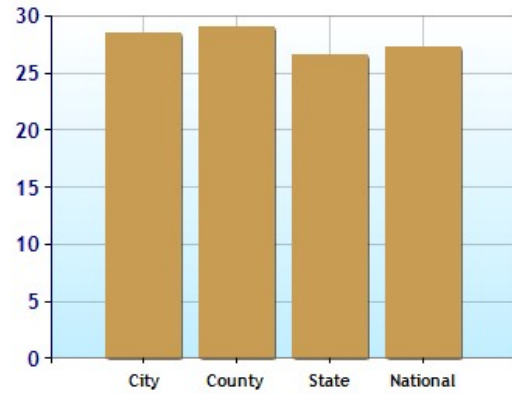

Altitude

Temperature Extremes

Precipitation Summary

Sunny and Cloudy Days per Annum for phoenix

Comfort Index (during hot weather)

	City	County	State	National
? Air Quality	14	14	41	83
? Watershed Quality	65	65	52	55
? Physicians per Capita	199.1	199.1	189.2	220.5
? Health Cost Index	100.0	100.0	97.4	100.0
? Superfund Site Index	10	10	84	71
? UV Index	6.4	6.4	6.3	4.3

Environmental Quality

UV Index

Commute near phoenix, AZ

	City	County	State	National
Commuting by Bus	3.1%	1.8%	1.4%	2.7%
Commuting by Carpool	17.4%	15.1%	16.3%	12.7%
Commuting by Auto	71.5%	75.3%	70.6%	74.3%
Commute Time	28.5	29.0	26.6	27.2
Working at Home	3.3%	3.9%	4.5%	4.5%

Commuting Methods for phoenix

Commute Time

Crime near phoenix, AZ

	City	County	State	National
Property Crime Risk Index	7.0	6.0	7.0	4.0
Violent Crime Risk Index	7.0	4.0	5.0	4.0

Property Crime Risk Index

Violent Crime Risk Index