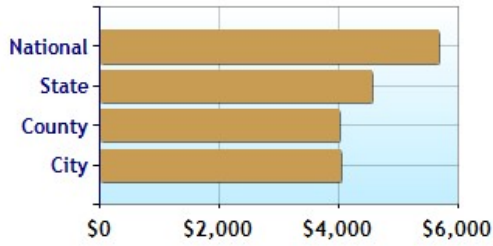

City	County	State	National
? High School Graduates	75.9%	82.1%	80.8%	80.6%
? College Degree - 2 year	6.5%	7.3%	6.9%	6.4%
? College Degree - 4 year	14.9%	17.0%	15.0%	15.7%
? Graduate Degree	7.4%	8.5%	8.2%	8.9%
? Expenditures per Student	$4,047	$4,010	$4,566	$5,678
? Students per Teacher	22.1	20.2	18.7	14.9
? Students per Librarian	237	613	477	803
? Students per Guidance Counselor	900	930	701	513

Expenditures per Student