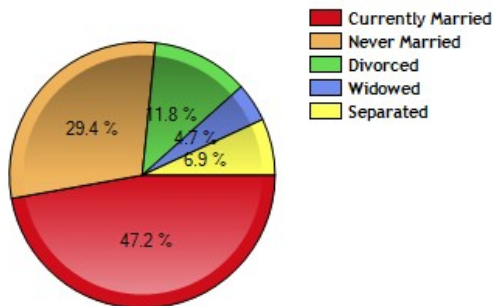

Marital Status