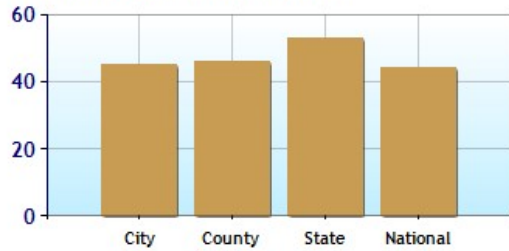

	City	County	State	National
Altitude	1,122	1,295	3,347	1,060
Rainfall (inches annually)	7.3	8.4	10.8	36.5
Snowfall (inches annually)	0.0	0.0	6.6	25.0
January Avg. Low Temp	35.2	37.4	32.7	20.5
July Avg. High Temp	105.0	104.9	99.9	86.5
Days of Precipitation Annually	28	31	41	100
Days Mostly Sunny Annually	299	296	286	205
Comfort Index (during hot weather)	45	46	53	44

Altitude

Temperature Extremes

Precipitation Summary

Sunny and Cloudy Days per Annum for phoenix

Comfort Index (during hot weather)

	City	County	State	National
? Air Quality	14	14	41	83
? Watershed Quality	65	65	52	55
? Physicians per Capita	199.1	199.1	189.2	220.5
? Health Cost Index	100.0	100.0	97.4	100.0
? Superfund Site Index	10	10	84	71
? UV Index	6.4	6.4	6.3	4.3