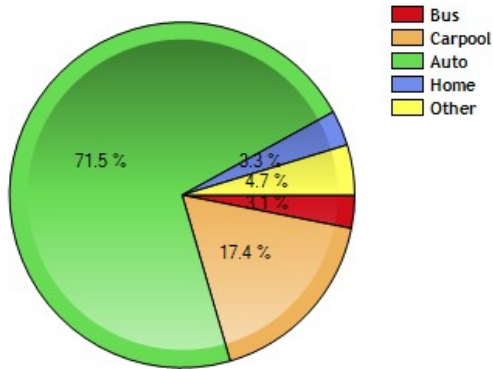

Commute near phoenix, AZ

	City	County	State	National
Commuting by Bus	3.1%	1.8%	1.4%	2.7%
Commuting by Carpool	17.4%	15.1%	16.3%	12.7%
Commuting by Auto	71.5%	75.3%	70.6%	74.3%
Commute Time	28.5	29.0	26.6	27.2
Working at Home	3.3%	3.9%	4.5%	4.5%

Commuting Methods for phoenix