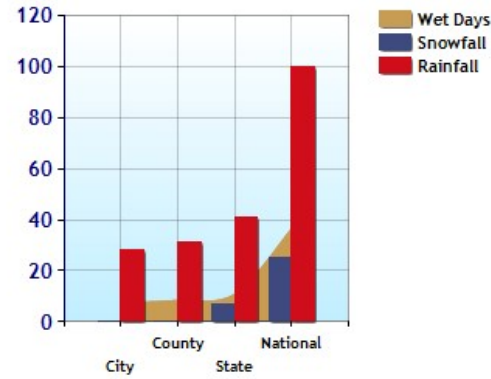

Precipitation Summary