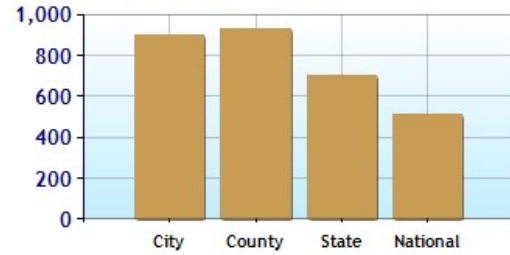

Unemployment Rate - Ten Year Chart

Job Growth - Ten Year Chart

Future Job Growth

Sales and Income Tax

Cost of Living Index

	City	County	State	National
? High School Graduates	75.9%	82.1%	80.8%	80.6%
? College Degree - 2 year	6.5%	7.3%	6.9%	6.4%
? College Degree - 4 year	14.9%	17.0%	15.0%	15.7%
? Graduate Degree	7.4%	8.5%	8.2%	8.9%
? Expenditures per Student	\$4,047	\$4,010	\$4,566	\$5,678
? Students per Teacher	22.1	20.2	18.7	14.9
? Students per Librarian	237	613	477	803
? Students per Guidance Counselor	900	930	701	513

Expenditures per Student

Students per Teacher

Students per Librarian

Students per Guidance Counselor

High Schools near phoenix, AZ

School	Grades	Students	P/T Ratio	Zipcode
Arizona School for the Arts	6 -12	372		85004
New World Educational Center	K -12	247		85004
School for Integrated Academics and Technologies	12-12	223		85004
Metropolitan Arts Institute	9 -12	197		85007
Suns-Diamondback Education Academy	10-12	155	2.64	85004
Genesis Academy	9 -12	150		85004
Arizona Academy of Science and Technology	K -12	138		85004
Career Success High School - Copper Square	9 -12	119		85003