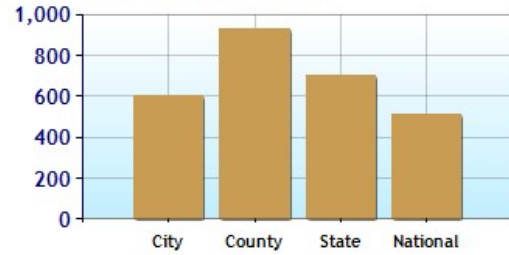

Unemployment Rate - Ten Year Chart

Job Growth - Ten Year Chart

Future Job Growth

Sales and Income Tax

Cost of Living Index

	City	County	State	National
? High School Graduates	87.6%	82.1%	80.8%	80.6%
? College Degree - 2 year	8.7%	7.3%	6.9%	6.4%
? College Degree - 4 year	22.2%	17.0%	15.0%	15.7%
? Graduate Degree	10.4%	8.5%	8.2%	8.9%
? Expenditures per Student	\$3,659	\$4,010	\$4,566	\$5,678
? Students per Teacher	19.5	20.2	18.7	14.9
? Students per Librarian	297	613	477	803
? Students per Guidance Counselor	602	930	701	513

Expenditures per Student

Students per Teacher

Students per Librarian

Students per Guidance Counselor

High Schools near Chandler, AZ

School	Grades	Students	P/T Ratio	Zipcode
El Dorado High School	9 -12	206		85224
Primavera Technical Learning Center	9 -12	8		85224