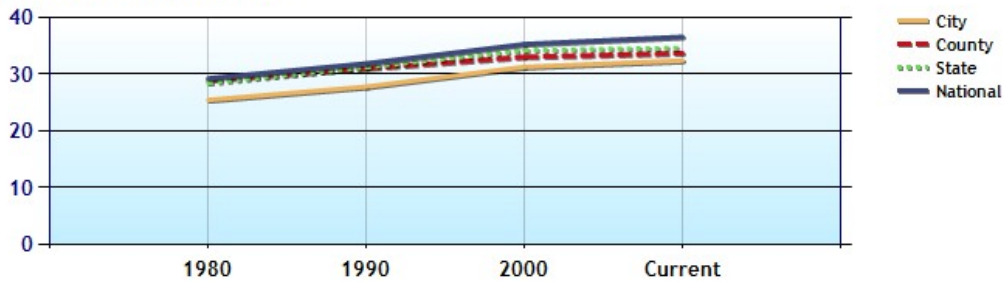

Average Rental Cost - Ten Year Chart

Percentage of Homes Rented - Thirty Year Chart

Percentage of Homes Owned - Thirty Year Chart

Home Use

Median Age of Home

	City	County	State	National
Neighborhood Type				
Population	238,122	4,013,210	6,607,174	306,877,652
Population Density	4,113.6	436.1	58.1	86.8
Percent Male	50.3%	50.3%	49.9%	49.3%
Percent Female	49.7%	49.7%	50.1%	50.7%
Median Age	32.8	34.3	35.2	36.8
People per Household	2.9	2.8	2.7	2.6
Median Household Income	\$70,934	\$56,378	\$50,299	\$51,660
Average Income per Capita	\$29,524	\$26,560	\$24,941	\$26,372

Population - Thirty Year Chart

Population Age vs Total Population - Thirty Year Chart

Household Income - Thirty Year Chart

Median Age - Thirty Year Chart

Median Personal Income - Thirty Year Chart

Household Breakdown - Thirty Year Chart