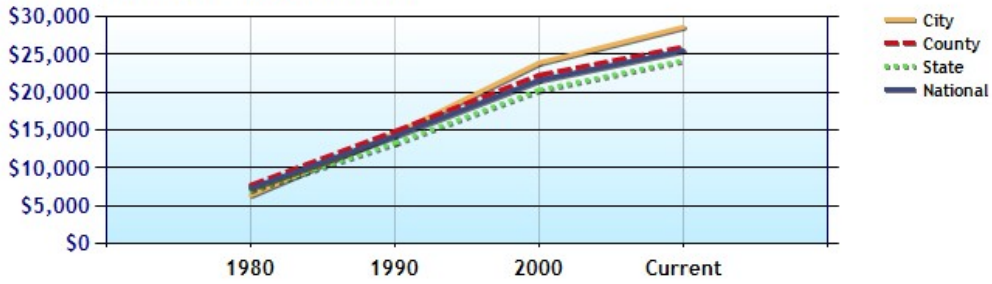

Average Rental Cost - Ten Year Chart

Percentage of Homes Rented - Thirty Year Chart

Percentage of Homes Owned - Thirty Year Chart

Home Use

Median Age of Home

	City	County	State	National
Neighborhood Type				
Population	238,122	4,013,210	6,607,174	306,877,652
Population Density	4,113.6	436.1	58.1	86.8
Percent Male	50.3%	50.3%	49.9%	49.3%
Percent Female	49.7%	49.7%	50.1%	50.7%
Median Age	32.8	34.3	35.2	36.8
People per Household	2.9	2.8	2.7	2.6
Median Household Income	\$70,934	\$56,378	\$50,299	\$51,660
Average Income per Capita	\$29,524	\$26,560	\$24,941	\$26,372

Population - Thirty Year Chart

Population Age vs Total Population - Thirty Year Chart

Household Income - Thirty Year Chart

Median Age - Thirty Year Chart

Median Personal Income - Thirty Year Chart

Household Breakdown - Thirty Year Chart

Male/Female Ratio for Chandler

Ethnic Breakdown for Chandler

Education near Chandler, AZ

	City	County	State	National
High School Graduates	87.6%	82.1%	80.8%	80.6%
College Degree - 2 year	8.7%	7.3%	6.9%	6.4%
College Degree - 4 year	22.2%	17.0%	15.0%	15.7%
Graduate Degree	10.4%	8.5%	8.2%	8.9%
Expenditures per Student	\$3,659	\$4,010	\$4,566	\$5,678
Students per Teacher	19.5	20.2	18.7	14.9
Students per Librarian	297	613	477	803
Students per Guidance Counselor	602	930	701	513