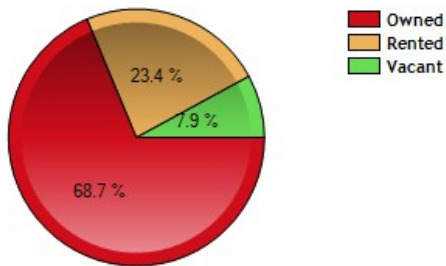

Average Rental Cost - Ten Year Chart

Percentage of Homes Rented - Thirty Year Chart

Percentage of Homes Owned - Thirty Year Chart

Home Use

Median Age of Home

	City	County	State	National
Neighborhood Type				
Population	238,122	4,013,210	6,607,174	306,877,652
Population Density	4,113.6	436.1	58.1	86.8
Percent Male	50.3%	50.3%	49.9%	49.3%
Percent Female	49.7%	49.7%	50.1%	50.7%
Median Age	32.8	34.3	35.2	36.8
People per Household	2.9	2.8	2.7	2.6
Median Household Income	\$70,934	\$56,378	\$50,299	\$51,660
Average Income per Capita	\$29,524	\$26,560	\$24,941	\$26,372

Population - Thirty Year Chart

Population Age vs Total Population - Thirty Year Chart

Household Income - Thirty Year Chart

Median Age - Thirty Year Chart

Median Personal Income - Thirty Year Chart

Household Breakdown - Thirty Year Chart