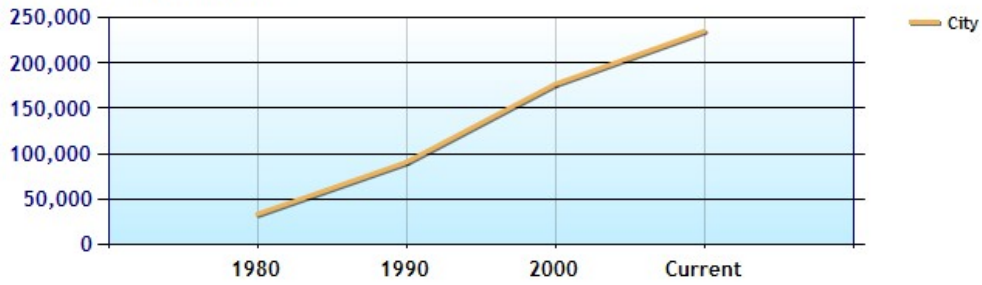

Average Rental Cost - Ten Year Chart

Percentage of Homes Rented - Thirty Year Chart

Percentage of Homes Owned - Thirty Year Chart

Home Use

Median Age of Home

	City	County	State	National
Neighborhood Type				
Population	238,122	4,013,210	6,607,174	306,877,652
Population Density	4,113.6	436.1	58.1	86.8
Percent Male	50.3%	50.3%	49.9%	49.3%
Percent Female	49.7%	49.7%	50.1%	50.7%
Median Age	32.8	34.3	35.2	36.8
People per Household	2.9	2.8	2.7	2.6
Median Household Income	\$70,934	\$56,378	\$50,299	\$51,660
Average Income per Capita	\$29,524	\$26,560	\$24,941	\$26,372

Population - Thirty Year Chart

Population Age vs Total Population - Thirty Year Chart

Household Income - Thirty Year Chart

Median Age - Thirty Year Chart

Median Personal Income - Thirty Year Chart

Household Breakdown - Thirty Year Chart