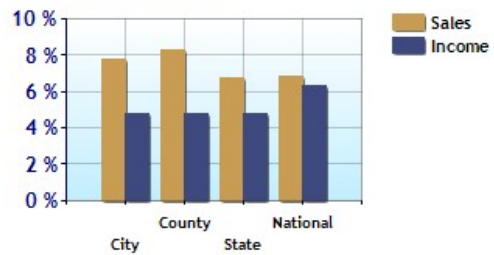

Marital Status

Family Status

	City	County	State	National
Unemployment Rate	6.6%	8.5%	9.4%	10.2%
Recent Job Growth	-4.5%	-4.5%	-3.8%	-4.1%
Future Job Growth	24.4%	22.5%	23.1%	21.7%
Sales Tax	7.8%	8.3%	6.7%	6.8%
Income Tax	4.8%	4.8%	4.8%	6.3%
Cost of Living Index	100.5	93.7	93.5	100.0

Unemployment Rate - Ten Year Chart

Job Growth - Ten Year Chart

Future Job Growth

Sales and Income Tax

Cost of Living Index

	City	County	State	National
? High School Graduates	87.6%	82.1%	80.8%	80.6%
? College Degree - 2 year	8.7%	7.3%	6.9%	6.4%
? College Degree - 4 year	22.2%	17.0%	15.0%	15.7%
? Graduate Degree	10.4%	8.5%	8.2%	8.9%
? Expenditures per Student	\$3,659	\$4,010	\$4,566	\$5,678
? Students per Teacher	19.5	20.2	18.7	14.9
? Students per Librarian	297	613	477	803
? Students per Guidance Counselor	602	930	701	513