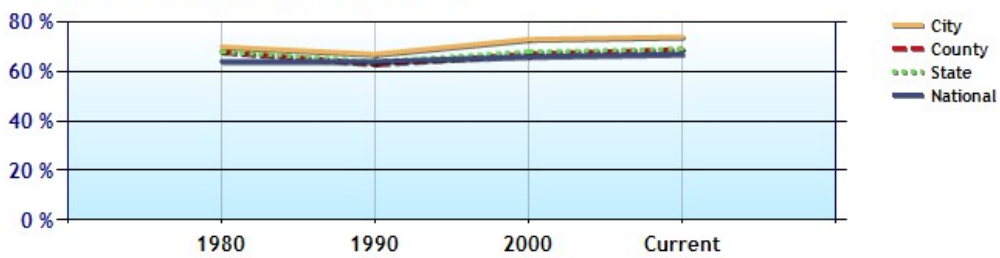

	City	County	State	National
Median Home Value	\$193,640	\$155,130	\$153,450	\$183,450
Home Appreciation	-17.6%	-18.0%	-16.1%	-5.2%

Median Home Value - Ten Year Chart

Home Appreciation - Ten Year Chart

	City	County	State	National
Median Age of Home	13.0	20.0	20.0	33.0
Homes Owned	68.7%	62.9%	60.8%	60.1%
Homes Rented	23.4%	27.5%	26.2%	29.4%
Homes Vacant	7.9%	9.6%	13.0%	10.5%

Average Rental Cost - Ten Year Chart

Percentage of Homes Rented - Thirty Year Chart

Percentage of Homes Owned - Thirty Year Chart

Home Use

Median Age of Home

	City	County	State	National
Neighborhood Type				
Population	238,122	4,013,210	6,607,174	306,877,652
Population Density	4,113.6	436.1	58.1	86.8
Percent Male	50.3%	50.3%	49.9%	49.3%
Percent Female	49.7%	49.7%	50.1%	50.7%
Median Age	32.8	34.3	35.2	36.8
People per Household	2.9	2.8	2.7	2.6
Median Household Income	\$70,934	\$56,378	\$50,299	\$51,660
Average Income per Capita	\$29,524	\$26,560	\$24,941	\$26,372

Population - Thirty Year Chart

Population Age vs Total Population - Thirty Year Chart

Household Income - Thirty Year Chart

Median Age - Thirty Year Chart

Median Personal Income - Thirty Year Chart

Household Breakdown - Thirty Year Chart