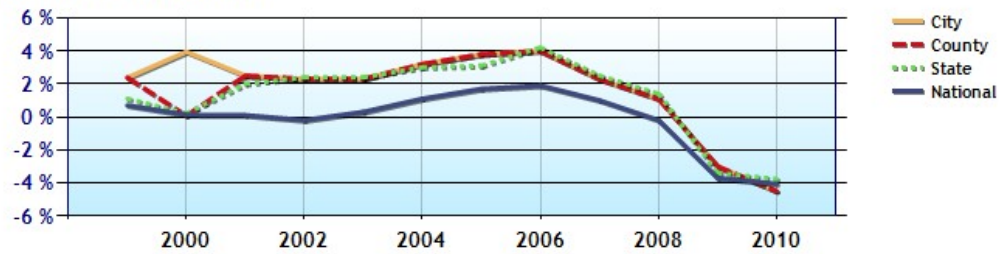

Marital Status

Family Status

	City	County	State	National
Unemployment Rate	6.6%	8.5%	9.4%	10.2%
Recent Job Growth	-4.5%	-4.5%	-3.8%	-4.1%
Future Job Growth	24.4%	22.5%	23.1%	21.7%
Sales Tax	7.8%	8.3%	6.7%	6.8%
Income Tax	4.8%	4.8%	4.8%	6.3%
Cost of Living Index	100.5	93.7	93.5	100.0

Unemployment Rate - Ten Year Chart

Job Growth - Ten Year Chart

Future Job Growth

Sales and Income Tax

Cost of Living Index

	City	County	State	National
? High School Graduates	87.6%	82.1%	80.8%	80.6%
? College Degree - 2 year	8.7%	7.3%	6.9%	6.4%
? College Degree - 4 year	22.2%	17.0%	15.0%	15.7%
? Graduate Degree	10.4%	8.5%	8.2%	8.9%
? Expenditures per Student	\$3,659	\$4,010	\$4,566	\$5,678
? Students per Teacher	19.5	20.2	18.7	14.9
? Students per Librarian	297	613	477	803
? Students per Guidance Counselor	602	930	701	513