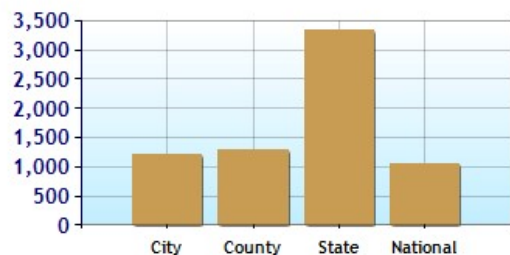

City	County	State	National
Altitude	1,216	1,295	3,347	1,060
Rainfall (inches annually)	6.8	8.4	10.8	36.5
Snowfall (inches annually)	0.0	0.0	6.6	25.0
January Avg. Low Temp	33.8	37.4	32.7	20.5
July Avg. High Temp	104.0	104.9	99.9	86.5
Days of Precipitation Annually	26	31	41	100
Days Mostly Sunny Annually	297	296	286	205
Comfort Index (during hot weather)	45	46	53	44

Altitude