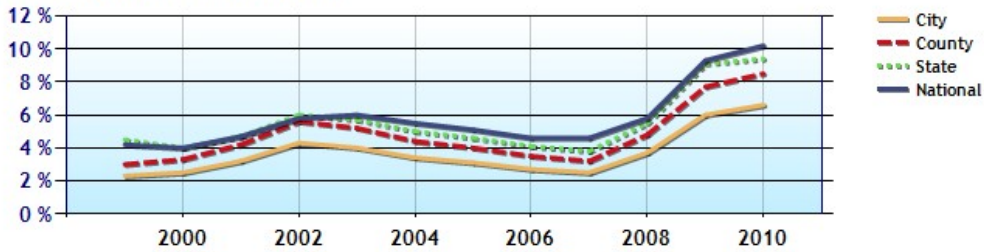

Marital Status

Family Status

	City	County	State	National
Unemployment Rate	6.6%	8.5%	9.4%	10.2%
Recent Job Growth	-4.5%	-4.5%	-3.8%	-4.1%
Future Job Growth	24.4%	22.5%	23.1%	21.7%
Sales Tax	7.8%	8.3%	6.7%	6.8%
Income Tax	4.8%	4.8%	4.8%	6.3%
Cost of Living Index	100.5	93.7	93.5	100.0

Unemployment Rate - Ten Year Chart

Job Growth - Ten Year Chart

Future Job Growth

Sales and Income Tax

Cost of Living Index

	City	County	State	National
? High School Graduates	87.6%	82.1%	80.8%	80.6%
? College Degree - 2 year	8.7%	7.3%	6.9%	6.4%
? College Degree - 4 year	22.2%	17.0%	15.0%	15.7%
? Graduate Degree	10.4%	8.5%	8.2%	8.9%
? Expenditures per Student	\$3,659	\$4,010	\$4,566	\$5,678
? Students per Teacher	19.5	20.2	18.7	14.9
? Students per Librarian	297	613	477	803
? Students per Guidance Counselor	602	930	701	513