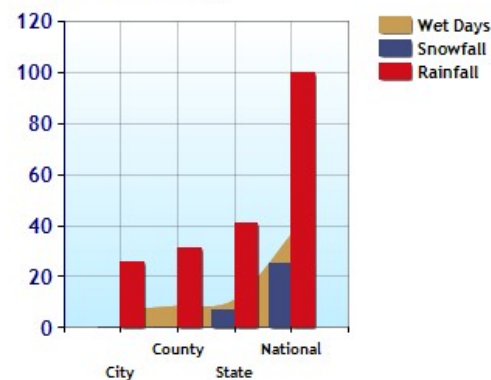

Precipitation Summary