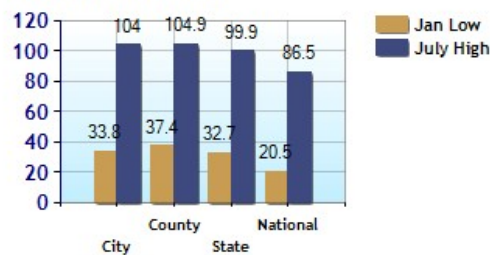

Temperature Extremes