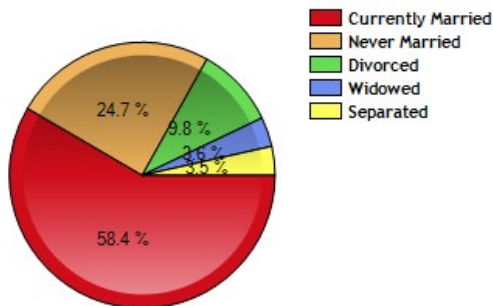

Marital Status