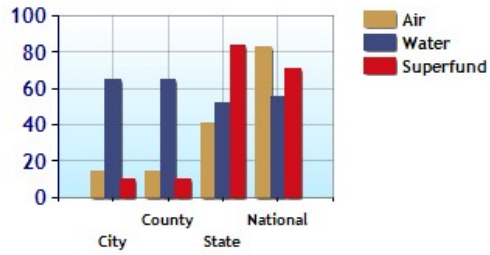

	City	County	State	National
Altitude	1,216	1,295	3,347	1,060
Rainfall (inches annually)	6.8	8.4	10.8	36.5
Snowfall (inches annually)	0.0	0.0	6.6	25.0
January Avg. Low Temp	33.8	37.4	32.7	20.5
July Avg. High Temp	104.0	104.9	99.9	86.5
Days of Precipitation Annually	26	31	41	100
Days Mostly Sunny Annually	297	296	286	205
Comfort Index (during hot weather)	45	46	53	44

Altitude

Temperature Extremes

Precipitation Summary

Sunny and Cloudy Days per Annum for Chandler

Comfort Index (during hot weather)

	City	County	State	National
? Air Quality	14	14	41	83
? Watershed Quality	65	65	52	55
? Physicians per Capita	199.1	199.1	189.2	220.5
? Health Cost Index	100.0	100.0	97.4	100.0
? Superfund Site Index	10	10	84	71
? UV Index	6.4	6.4	6.3	4.3

Environmental Quality

UV Index

Commute near Chandler, AZ

	City	County	State	National
Commuting by Bus	0.6%	1.8%	1.4%	2.7%
Commuting by Carpool	14.0%	15.1%	16.3%	12.7%
Commuting by Auto	78.4%	75.3%	70.6%	74.3%
Commuter Time	28.5	29.0	26.6	27.2
Working at Home	3.0%	3.9%	4.5%	4.5%