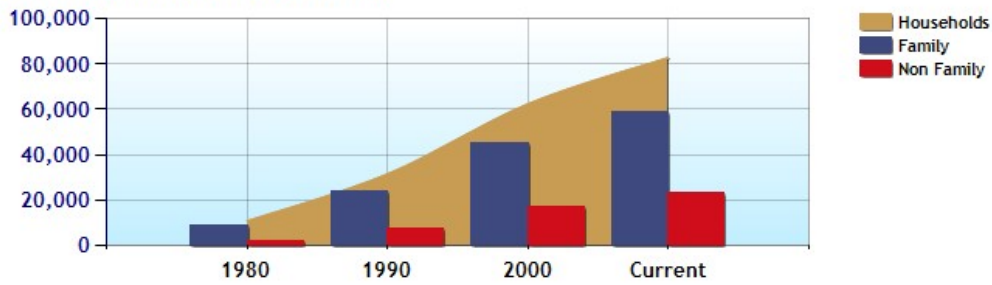

Average Rental Cost - Ten Year Chart

Percentage of Homes Rented - Thirty Year Chart

Percentage of Homes Owned - Thirty Year Chart

Home Use

Median Age of Home

	City	County	State	National
Neighborhood Type				
Population	238,122	4,013,210	6,607,174	306,877,652
Population Density	4,113.6	436.1	58.1	86.8
Percent Male	50.3%	50.3%	49.9%	49.3%
Percent Female	49.7%	49.7%	50.1%	50.7%
Median Age	32.8	34.3	35.2	36.8
People per Household	2.9	2.8	2.7	2.6
Median Household Income	\$70,934	\$56,378	\$50,299	\$51,660
Average Income per Capita	\$29,524	\$26,560	\$24,941	\$26,372

Population - Thirty Year Chart

Population Age vs Total Population - Thirty Year Chart

Household Income - Thirty Year Chart

Median Age - Thirty Year Chart

Median Personal Income - Thirty Year Chart

Household Breakdown - Thirty Year Chart

Male/Female Ratio for Chandler

Ethnic Breakdown for Chandler

Education near Chandler, AZ

	City	County	State	National
High School Graduates	87.6%	82.1%	80.8%	80.6%
College Degree - 2 year	8.7%	7.3%	6.9%	6.4%
College Degree - 4 year	22.2%	17.0%	15.0%	15.7%
Graduate Degree	10.4%	8.5%	8.2%	8.9%
Expenditures per Student	\$3,659	\$4,010	\$4,566	\$5,678
Students per Teacher	19.5	20.2	18.7	14.9
Students per Librarian	297	613	477	803
Students per Guidance Counselor	602	930	701	513