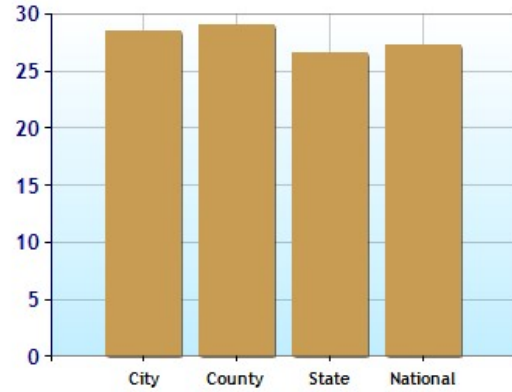

Altitude

Temperature Extremes

Precipitation Summary

Sunny and Cloudy Days per Annum for Chandler

Comfort Index (during hot weather)

	City	County	State	National
? Air Quality	14	14	41	83
? Watershed Quality	65	65	52	55
? Physicians per Capita	199.1	199.1	189.2	220.5
? Health Cost Index	100.0	100.0	97.4	100.0
? Superfund Site Index	10	10	84	71
? UV Index	6.4	6.4	6.3	4.3

Environmental Quality

UV Index

Commute near Chandler, AZ

	City	County	State	National
Commuting by Bus	0.6%	1.8%	1.4%	2.7%
Commuting by Carpool	14.0%	15.1%	16.3%	12.7%
Commuting by Auto	78.4%	75.3%	70.6%	74.3%
Commuter Time	28.5	29.0	26.6	27.2
Working at Home	3.0%	3.9%	4.5%	4.5%

Commuting Methods for Chandler

Commute Time

Crime near Chandler, AZ

	City	County	State	National
Property Crime Risk Index	5.0	6.0	7.0	4.0
Violent Crime Risk Index	4.0	4.0	5.0	4.0

Property Crime Risk Index