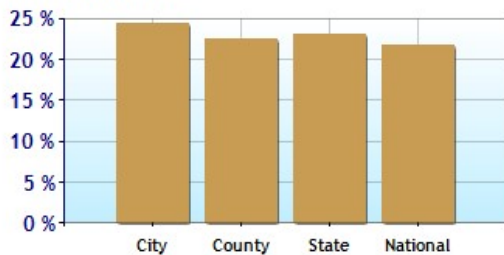

Marital Status

Family Status

	City	County	State	National
Unemployment Rate	6.6%	8.5%	9.4%	10.2%
Recent Job Growth	-4.5%	-4.5%	-3.8%	-4.1%
Future Job Growth	24.4%	22.5%	23.1%	21.7%
Sales Tax	7.8%	8.3%	6.7%	6.8%
Income Tax	4.8%	4.8%	4.8%	6.3%
Cost of Living Index	100.5	93.7	93.5	100.0

Unemployment Rate - Ten Year Chart

Job Growth - Ten Year Chart

Future Job Growth

Sales and Income Tax

Cost of Living Index

	City	County	State	National
? High School Graduates	87.6%	82.1%	80.8%	80.6%
? College Degree - 2 year	8.7%	7.3%	6.9%	6.4%
? College Degree - 4 year	22.2%	17.0%	15.0%	15.7%
? Graduate Degree	10.4%	8.5%	8.2%	8.9%
? Expenditures per Student	\$3,659	\$4,010	\$4,566	\$5,678
? Students per Teacher	19.5	20.2	18.7	14.9
? Students per Librarian	297	613	477	803
? Students per Guidance Counselor	602	930	701	513