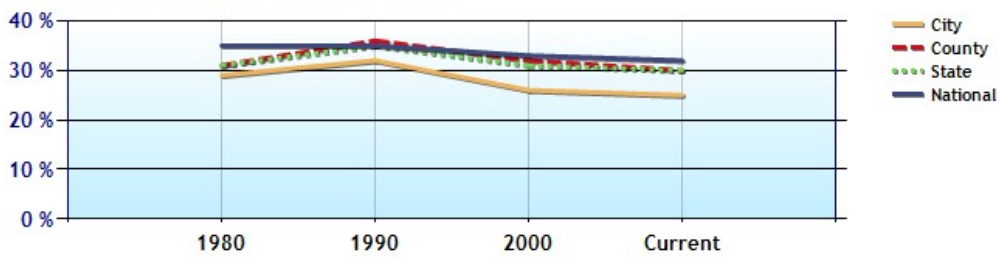

	City	County	State	National
Median Home Value	\$193,640	\$155,130	\$153,450	\$183,450
Home Appreciation	-17.6%	-18.0%	-16.1%	-5.2%

Median Home Value - Ten Year Chart

Home Appreciation - Ten Year Chart

	City	County	State	National
Median Age of Home	13.0	20.0	20.0	33.0
Homes Owned	68.7%	62.9%	60.8%	60.1%
Homes Rented	23.4%	27.5%	26.2%	29.4%
Homes Vacant	7.9%	9.6%	13.0%	10.5%

Average Rental Cost - Ten Year Chart

Percentage of Homes Rented - Thirty Year Chart

Percentage of Homes Owned - Thirty Year Chart

Home Use

Median Age of Home

	City	County	State	National
Neighborhood Type				
Population	238,122	4,013,210	6,607,174	306,877,652
Population Density	4,113.6	436.1	58.1	86.8
Percent Male	50.3%	50.3%	49.9%	49.3%
Percent Female	49.7%	49.7%	50.1%	50.7%
Median Age	32.8	34.3	35.2	36.8
People per Household	2.9	2.8	2.7	2.6
Median Household Income	\$70,934	\$56,378	\$50,299	\$51,660
Average Income per Capita	\$29,524	\$26,560	\$24,941	\$26,372

Population - Thirty Year Chart

Population Age vs Total Population - Thirty Year Chart

Household Income - Thirty Year Chart

Median Age - Thirty Year Chart

Median Personal Income - Thirty Year Chart

Household Breakdown - Thirty Year Chart