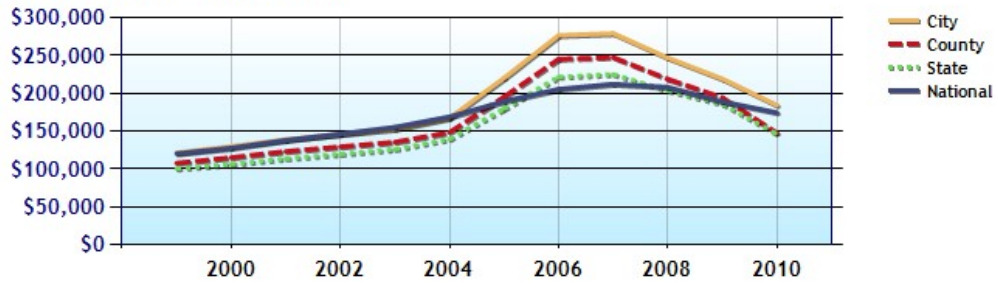

	City	County	State	National
Median Home Value	\$193,640	\$155,130	\$153,450	\$183,450
Home Appreciation	-17.6%	-18.0%	-16.1%	-5.2%

Median Home Value - Ten Year Chart

Home Appreciation - Ten Year Chart

	City	County	State	National
Median Age of Home	13.0	20.0	20.0	33.0
Homes Owned	68.7%	62.9%	60.8%	60.1%
Homes Rented	23.4%	27.5%	26.2%	29.4%
Homes Vacant	7.9%	9.6%	13.0%	10.5%

Average Rental Cost - Ten Year Chart

Percentage of Homes Rented - Thirty Year Chart

Percentage of Homes Owned - Thirty Year Chart

Home Use

Median Age of Home

	City	County	State	National
Neighborhood Type				
Population	238,122	4,013,210	6,607,174	306,877,652
Population Density	4,113.6	436.1	58.1	86.8
Percent Male	50.3%	50.3%	49.9%	49.3%
Percent Female	49.7%	49.7%	50.1%	50.7%
Median Age	32.8	34.3	35.2	36.8
People per Household	2.9	2.8	2.7	2.6
Median Household Income	\$70,934	\$56,378	\$50,299	\$51,660
Average Income per Capita	\$29,524	\$26,560	\$24,941	\$26,372

Population - Thirty Year Chart

Population Age vs Total Population - Thirty Year Chart

Household Income - Thirty Year Chart

Median Age - Thirty Year Chart

Median Personal Income - Thirty Year Chart

Household Breakdown - Thirty Year Chart