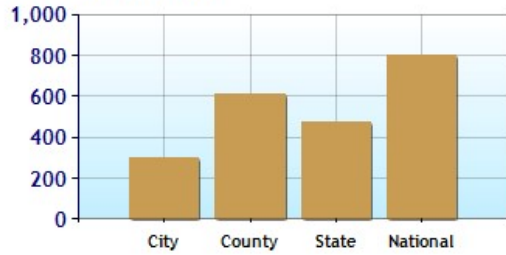

Students per Librarian