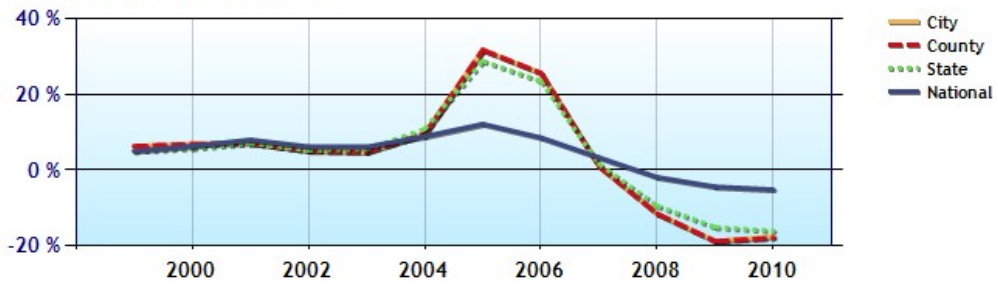

	City	County	State	National
Median Home Value	\$193,640	\$155,130	\$153,450	\$183,450
Home Appreciation	-17.6%	-18.0%	-16.1%	-5.2%

Median Home Value - Ten Year Chart

Home Appreciation - Ten Year Chart

	City	County	State	National
Median Age of Home	13.0	20.0	20.0	33.0
Homes Owned	68.7%	62.9%	60.8%	60.1%
Homes Rented	23.4%	27.5%	26.2%	29.4%
Homes Vacant	7.9%	9.6%	13.0%	10.5%

Average Rental Cost - Ten Year Chart

Percentage of Homes Rented - Thirty Year Chart

Percentage of Homes Owned - Thirty Year Chart

Home Use

Median Age of Home

	City	County	State	National
Neighborhood Type				
Population	238,122	4,013,210	6,607,174	306,877,652
Population Density	4,113.6	436.1	58.1	86.8
Percent Male	50.3%	50.3%	49.9%	49.3%
Percent Female	49.7%	49.7%	50.1%	50.7%
Median Age	32.8	34.3	35.2	36.8
People per Household	2.9	2.8	2.7	2.6
Median Household Income	\$70,934	\$56,378	\$50,299	\$51,660
Average Income per Capita	\$29,524	\$26,560	\$24,941	\$26,372

Population - Thirty Year Chart

Population Age vs Total Population - Thirty Year Chart

Household Income - Thirty Year Chart

Median Age - Thirty Year Chart

Median Personal Income - Thirty Year Chart

Household Breakdown - Thirty Year Chart