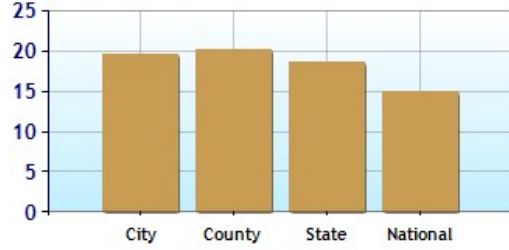

Students per Teacher