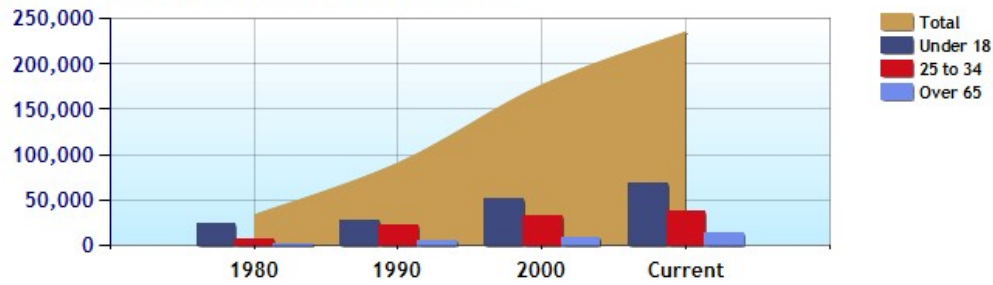

	City	County	State	National
Median Home Value	\$193,640	\$155,130	\$153,450	\$183,450
Home Appreciation	-17.6%	-18.0%	-16.1%	-5.2%

Median Home Value - Ten Year Chart

Home Appreciation - Ten Year Chart

	City	County	State	National
Median Age of Home	13.0	20.0	20.0	33.0
Homes Owned	68.7%	62.9%	60.8%	60.1%
Homes Rented	23.4%	27.5%	26.2%	29.4%
Homes Vacant	7.9%	9.6%	13.0%	10.5%

Average Rental Cost - Ten Year Chart

Percentage of Homes Rented - Thirty Year Chart

Percentage of Homes Owned - Thirty Year Chart

Home Use

Median Age of Home

	City	County	State	National
Neighborhood Type				
Population	238,122	4,013,210	6,607,174	306,877,652
Population Density	4,113.6	436.1	58.1	86.8
Percent Male	50.3%	50.3%	49.9%	49.3%
Percent Female	49.7%	49.7%	50.1%	50.7%
Median Age	32.8	34.3	35.2	36.8
People per Household	2.9	2.8	2.7	2.6
Median Household Income	\$70,934	\$56,378	\$50,299	\$51,660
Average Income per Capita	\$29,524	\$26,560	\$24,941	\$26,372

Population - Thirty Year Chart

Population Age vs Total Population - Thirty Year Chart

Household Income - Thirty Year Chart

Median Age - Thirty Year Chart

Median Personal Income - Thirty Year Chart

Household Breakdown - Thirty Year Chart