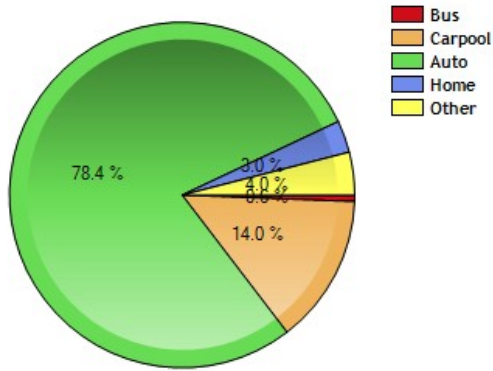

Commute near Chandler, AZ

	City	County	State	National
Commuting by Bus	0.6%	1.8%	1.4%	2.7%
Commuting by Carpool	14.0%	15.1%	16.3%	12.7%
Commuting by Auto	78.4%	75.3%	70.6%	74.3%
Commuter Time	28.5	29.0	26.6	27.2
Working at Home	3.0%	3.9%	4.5%	4.5%

Commuting Methods for Chandler