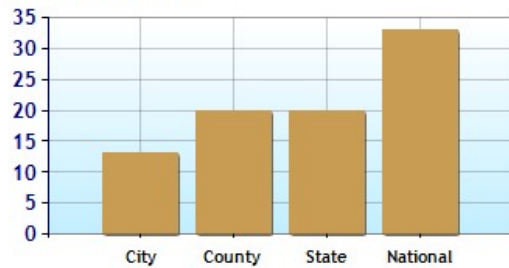

	City	County	State	National
Median Home Value	\$193,640	\$155,130	\$153,450	\$183,450
Home Appreciation	-17.6%	-18.0%	-16.1%	-5.2%

Median Home Value - Ten Year Chart

Home Appreciation - Ten Year Chart

	City	County	State	National
Median Age of Home	13.0	20.0	20.0	33.0
Homes Owned	68.7%	62.9%	60.8%	60.1%
Homes Rented	23.4%	27.5%	26.2%	29.4%
Homes Vacant	7.9%	9.6%	13.0%	10.5%

Average Rental Cost - Ten Year Chart

Percentage of Homes Rented - Thirty Year Chart

Percentage of Homes Owned - Thirty Year Chart

Home Use

Median Age of Home

	City	County	State	National
Neighborhood Type				
Population	238,122	4,013,210	6,607,174	306,877,652
Population Density	4,113.6	436.1	58.1	86.8
Percent Male	50.3%	50.3%	49.9%	49.3%
Percent Female	49.7%	49.7%	50.1%	50.7%
Median Age	32.8	34.3	35.2	36.8
People per Household	2.9	2.8	2.7	2.6
Median Household Income	\$70,934	\$56,378	\$50,299	\$51,660
Average Income per Capita	\$29,524	\$26,560	\$24,941	\$26,372

Population - Thirty Year Chart

Population Age vs Total Population - Thirty Year Chart

Household Income - Thirty Year Chart

Median Age - Thirty Year Chart

Median Personal Income - Thirty Year Chart

Household Breakdown - Thirty Year Chart