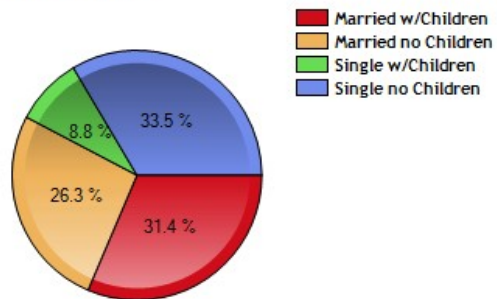

Family Status