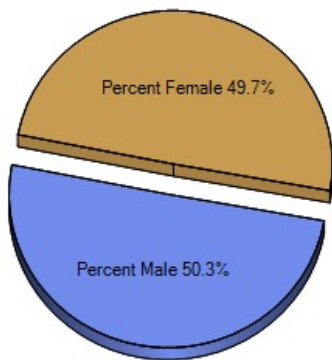

Average Rental Cost - Ten Year Chart

Percentage of Homes Rented - Thirty Year Chart

Percentage of Homes Owned - Thirty Year Chart

Home Use

Median Age of Home

	City	County	State	National
Neighborhood Type				
Population	238,122	4,013,210	6,607,174	306,877,652
Population Density	4,113.6	436.1	58.1	86.8
Percent Male	50.3%	50.3%	49.9%	49.3%
Percent Female	49.7%	49.7%	50.1%	50.7%
Median Age	32.8	34.3	35.2	36.8
People per Household	2.9	2.8	2.7	2.6
Median Household Income	\$70,934	\$56,378	\$50,299	\$51,660
Average Income per Capita	\$29,524	\$26,560	\$24,941	\$26,372

Population - Thirty Year Chart

Population Age vs Total Population - Thirty Year Chart

Household Income - Thirty Year Chart

Median Age - Thirty Year Chart

Median Personal Income - Thirty Year Chart

Household Breakdown - Thirty Year Chart

Male/Female Ratio for Chandler

Ethnic Breakdown for Chandler

Education near Chandler, AZ

	City	County	State	National
High School Graduates	87.6%	82.1%	80.8%	80.6%
College Degree - 2 year	8.7%	7.3%	6.9%	6.4%
College Degree - 4 year	22.2%	17.0%	15.0%	15.7%
Graduate Degree	10.4%	8.5%	8.2%	8.9%
Expenditures per Student	\$3,659	\$4,010	\$4,566	\$5,678
Students per Teacher	19.5	20.2	18.7	14.9
Students per Librarian	297	613	477	803
Students per Guidance Counselor	602	930	701	513