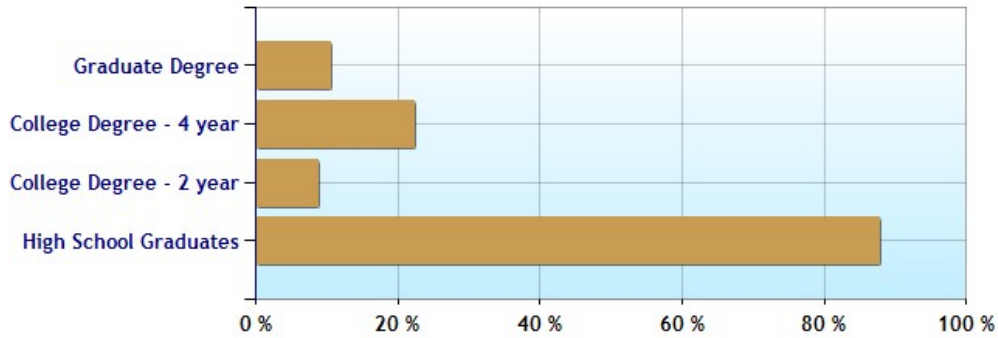

Education near Chandler, AZ

	City	County	State	National
High School Graduates	87.6%	82.1%	80.8%	80.6%
College Degree - 2 year	8.7%	7.3%	6.9%	6.4%
College Degree - 4 year	22.2%	17.0%	15.0%	15.7%
Graduate Degree	10.4%	8.5%	8.2%	8.9%
Expenditures per Student	$3,659	$4,010	$4,566	$5,678
Students per Teacher	19.5	20.2	18.7	14.9
Students per Librarian	297	613	477	803
Students per Guidance Counselor	602	930	701	513

Degree Analysis for Chandler