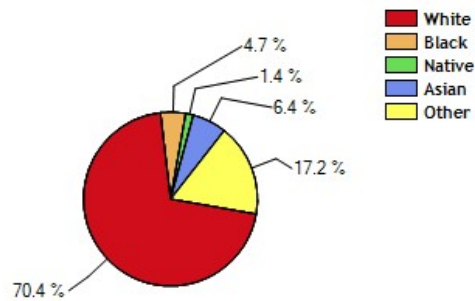

Average Rental Cost - Ten Year Chart

Percentage of Homes Rented - Thirty Year Chart

Percentage of Homes Owned - Thirty Year Chart

Home Use

Median Age of Home

	City	County	State	National
Neighborhood Type				
Population	238,122	4,013,210	6,607,174	306,877,652
Population Density	4,113.6	436.1	58.1	86.8
Percent Male	50.3%	50.3%	49.9%	49.3%
Percent Female	49.7%	49.7%	50.1%	50.7%
Median Age	32.8	34.3	35.2	36.8
People per Household	2.9	2.8	2.7	2.6
Median Household Income	\$70,934	\$56,378	\$50,299	\$51,660
Average Income per Capita	\$29,524	\$26,560	\$24,941	\$26,372

Population - Thirty Year Chart

Population Age vs Total Population - Thirty Year Chart

Household Income - Thirty Year Chart

Median Age - Thirty Year Chart

Median Personal Income - Thirty Year Chart

Household Breakdown - Thirty Year Chart

Male/Female Ratio for Chandler

Ethnic Breakdown for Chandler

Education near Chandler, AZ

	City	County	State	National
High School Graduates	87.6%	82.1%	80.8%	80.6%
College Degree - 2 year	8.7%	7.3%	6.9%	6.4%
College Degree - 4 year	22.2%	17.0%	15.0%	15.7%
Graduate Degree	10.4%	8.5%	8.2%	8.9%
Expenditures per Student	\$3,659	\$4,010	\$4,566	\$5,678
Students per Teacher	19.5	20.2	18.7	14.9
Students per Librarian	297	613	477	803
Students per Guidance Counselor	602	930	701	513