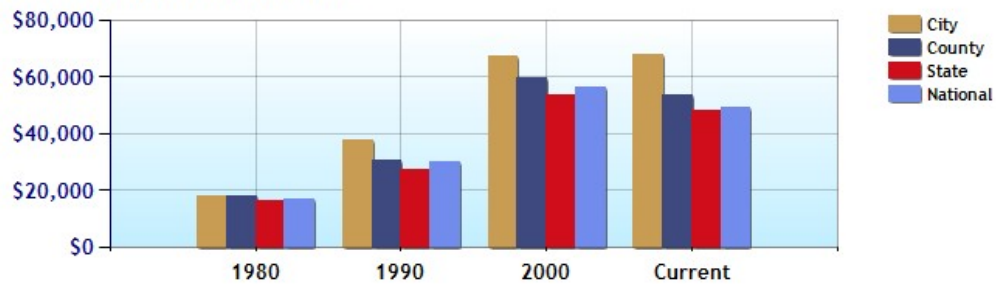

	City	County	State	National
Median Home Value	\$193,640	\$155,130	\$153,450	\$183,450
Home Appreciation	-17.6%	-18.0%	-16.1%	-5.2%

Median Home Value - Ten Year Chart

Home Appreciation - Ten Year Chart

	City	County	State	National
Median Age of Home	13.0	20.0	20.0	33.0
Homes Owned	68.7%	62.9%	60.8%	60.1%
Homes Rented	23.4%	27.5%	26.2%	29.4%
Homes Vacant	7.9%	9.6%	13.0%	10.5%

Average Rental Cost - Ten Year Chart

Percentage of Homes Rented - Thirty Year Chart

Percentage of Homes Owned - Thirty Year Chart

Home Use

Median Age of Home

	City	County	State	National
Neighborhood Type				
Population	238,122	4,013,210	6,607,174	306,877,652
Population Density	4,113.6	436.1	58.1	86.8
Percent Male	50.3%	50.3%	49.9%	49.3%
Percent Female	49.7%	49.7%	50.1%	50.7%
Median Age	32.8	34.3	35.2	36.8
People per Household	2.9	2.8	2.7	2.6
Median Household Income	\$70,934	\$56,378	\$50,299	\$51,660
Average Income per Capita	\$29,524	\$26,560	\$24,941	\$26,372

Population - Thirty Year Chart

Population Age vs Total Population - Thirty Year Chart

Household Income - Thirty Year Chart

Median Age - Thirty Year Chart

Median Personal Income - Thirty Year Chart

Household Breakdown - Thirty Year Chart