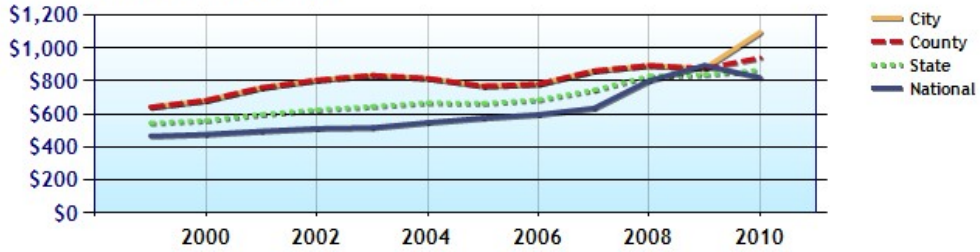

	City	County	State	National
Median Home Value	\$193,640	\$155,130	\$153,450	\$183,450
Home Appreciation	-17.6%	-18.0%	-16.1%	-5.2%

Median Home Value - Ten Year Chart

Home Appreciation - Ten Year Chart

	City	County	State	National
Median Age of Home	13.0	20.0	20.0	33.0
Homes Owned	68.7%	62.9%	60.8%	60.1%
Homes Rented	23.4%	27.5%	26.2%	29.4%
Homes Vacant	7.9%	9.6%	13.0%	10.5%

Average Rental Cost - Ten Year Chart

Percentage of Homes Rented - Thirty Year Chart

Percentage of Homes Owned - Thirty Year Chart

Home Use

Median Age of Home

	City	County	State	National
Neighborhood Type				
Population	238,122	4,013,210	6,607,174	306,877,652
Population Density	4,113.6	436.1	58.1	86.8
Percent Male	50.3%	50.3%	49.9%	49.3%
Percent Female	49.7%	49.7%	50.1%	50.7%
Median Age	32.8	34.3	35.2	36.8
People per Household	2.9	2.8	2.7	2.6
Median Household Income	\$70,934	\$56,378	\$50,299	\$51,660
Average Income per Capita	\$29,524	\$26,560	\$24,941	\$26,372

Population - Thirty Year Chart

Population Age vs Total Population - Thirty Year Chart

Household Income - Thirty Year Chart

Median Age - Thirty Year Chart

Median Personal Income - Thirty Year Chart

Household Breakdown - Thirty Year Chart