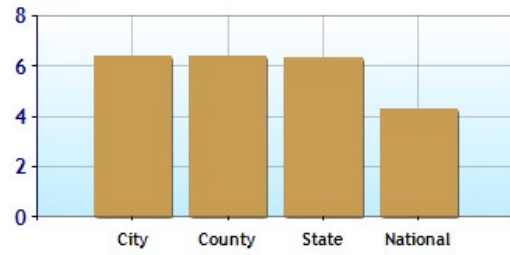

City	County	State	National
? Air Quality	14	14	41	83
? Watershed Quality	65	65	52	55
? Physicians per Capita	199.1	199.1	189.2	220.5
? Health Cost Index	100.0	100.0	97.4	100.0
? Superfund Site Index	10	10	84	71
? UV Index	6.4	6.4	6.3	4.3

UV Index