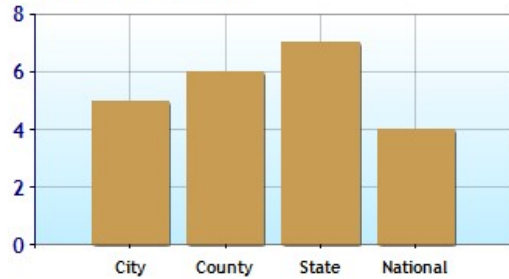

Commuting Methods for Chandler

Commute Time

Crime near Chandler, AZ

	City	County	State	National
Property Crime Risk Index	5.0	6.0	7.0	4.0
Violent Crime Risk Index	4.0	4.0	5.0	4.0

Property Crime Risk Index

Violent Crime Risk Index