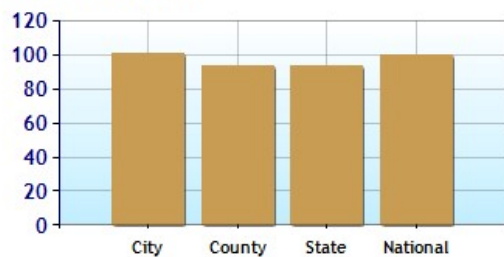

Marital Status

Family Status

	City	County	State	National
Unemployment Rate	6.6%	8.5%	9.4%	10.2%
Recent Job Growth	-4.5%	-4.5%	-3.8%	-4.1%
Future Job Growth	24.4%	22.5%	23.1%	21.7%
Sales Tax	7.8%	8.3%	6.7%	6.8%
Income Tax	4.8%	4.8%	4.8%	6.3%
Cost of Living Index	100.5	93.7	93.5	100.0

Unemployment Rate - Ten Year Chart

Job Growth - Ten Year Chart

Future Job Growth

Sales and Income Tax

Cost of Living Index

	City	County	State	National
? High School Graduates	87.6%	82.1%	80.8%	80.6%
? College Degree - 2 year	8.7%	7.3%	6.9%	6.4%
? College Degree - 4 year	22.2%	17.0%	15.0%	15.7%
? Graduate Degree	10.4%	8.5%	8.2%	8.9%
? Expenditures per Student	\$3,659	\$4,010	\$4,566	\$5,678
? Students per Teacher	19.5	20.2	18.7	14.9
? Students per Librarian	297	613	477	803
? Students per Guidance Counselor	602	930	701	513