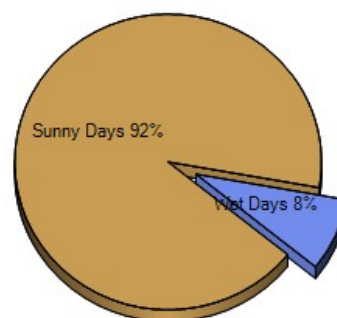

Altitude

Temperature Extremes

Precipitation Summary

Sunny and Cloudy Days per Annum for Chandler

Comfort Index (during hot weather)

	City	County	State	National
? Air Quality	14	14	41	83
? Watershed Quality	65	65	52	55
? Physicians per Capita	199.1	199.1	189.2	220.5
? Health Cost Index	100.0	100.0	97.4	100.0
? Superfund Site Index	10	10	84	71
? UV Index	6.4	6.4	6.3	4.3