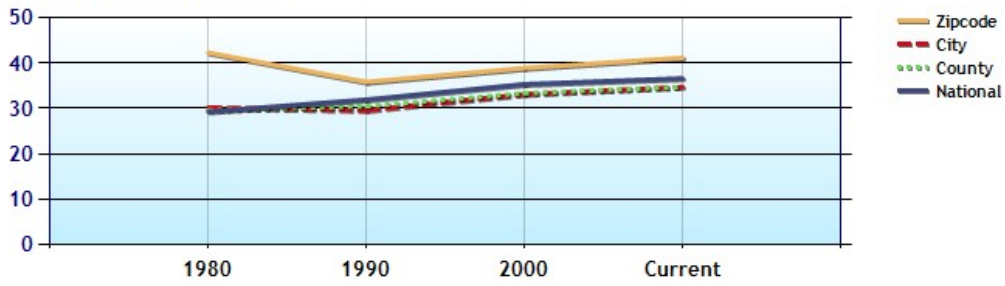

Percentage of Homes Rented - Thirty Year Chart

Percentage of Homes Owned - Thirty Year Chart

Home Use

Median Age of Home

	Neighborhood	City	County	National
Neighborhood Type	Suburban			
Population	1,128	228,446	1,121,420	307,829,557
Population Density	3,008.0	2,435.3	1,231.3	86.8
Percent Male	50.2%	49.3%	49.8%	49.3%
Percent Female	49.8%	50.7%	50.2%	50.7%
Median Age	39.8	36.2	35.7	36.6
People per Household	2.4	2.3	2.6	2.6
Median Household Income	\$69,620	\$43,787	\$52,117	\$52,954
Average Income per Capita	\$35,002	\$25,203	\$25,819	\$27,067

Population - Thirty Year Chart

Population Age vs Total Population - Thirty Year Chart

Household Income - Thirty Year Chart

Median Age - Thirty Year Chart

Median Personal Income - Thirty Year Chart

Household Breakdown - Thirty Year Chart

Male/Female Ratio for Zipcode 32804

Ethnic Breakdown for Zipcode 32804

Education near 1406 W Smith St, Orlando, FL 32804

	Neighborhood	City	County	National
High School Graduates	94.7%	86.3%	86.9%	84.7%
College Degree - 2 year	8.5%	10.1%	10.0%	7.5%
College Degree - 4 year	25.0%	20.7%	20.2%	17.4%
Graduate Degree	15.8%	9.5%	9.5%	10.1%
Expenditures per Student	\$4,291	\$4,291	\$4,298	\$5,678
Students per Teacher	20.9	16.9	16.9	14.9
Students per Librarian	937	937	922	803
Students per Guidance Counselor	499	499	502	513