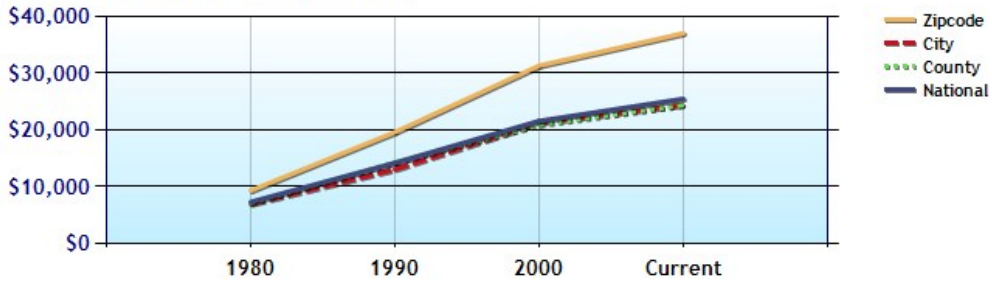

Percentage of Homes Rented - Thirty Year Chart

Percentage of Homes Owned - Thirty Year Chart

Home Use

Median Age of Home

	Neighborhood	City	County	National
Neighborhood Type	Suburban			
Population	1,128	228,446	1,121,420	307,829,557
Population Density	3,008.0	2,435.3	1,231.3	86.8
Percent Male	50.2%	49.3%	49.8%	49.3%
Percent Female	49.8%	50.7%	50.2%	50.7%
Median Age	39.8	36.2	35.7	36.6
People per Household	2.4	2.3	2.6	2.6
Median Household Income	\$69,620	\$43,787	\$52,117	\$52,954
Average Income per Capita	\$35,002	\$25,203	\$25,819	\$27,067

Population - Thirty Year Chart

Population Age vs Total Population - Thirty Year Chart

Household Income - Thirty Year Chart

Median Age - Thirty Year Chart

Median Personal Income - Thirty Year Chart

Household Breakdown - Thirty Year Chart

Male/Female Ratio for Zipcode 32804

Ethnic Breakdown for Zipcode 32804

Education near 1406 W Smith St, Orlando, FL 32804

	Neighborhood	City	County	National
High School Graduates	94.7%	86.3%	86.9%	84.7%
College Degree - 2 year	8.5%	10.1%	10.0%	7.5%
College Degree - 4 year	25.0%	20.7%	20.2%	17.4%
Graduate Degree	15.8%	9.5%	9.5%	10.1%
Expenditures per Student	\$4,291	\$4,291	\$4,298	\$5,678
Students per Teacher	20.9	16.9	16.9	14.9
Students per Librarian	937	937	922	803
Students per Guidance Counselor	499	499	502	513