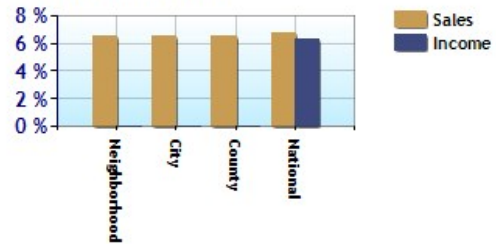

Unemployment Rate - Ten Year Chart

Job Growth - Ten Year Chart

Future Job Growth

Sales and Income Tax

Cost of Living Index

	Neighborhood	City	County	National
? High School Graduates	94.7%	86.3%	86.9%	84.7%
? College Degree - 2 year	8.5%	10.1%	10.0%	7.5%
? College Degree - 4 year	25.0%	20.7%	20.2%	17.4%
? Graduate Degree	15.8%	9.5%	9.5%	10.1%
? Expenditures per Student	\$4,291	\$4,291	\$4,298	\$5,678
? Students per Teacher	20.9	16.9	16.9	14.9
? Students per Librarian	937	937	922	803
? Students per Guidance Counselor	499	499	502	513