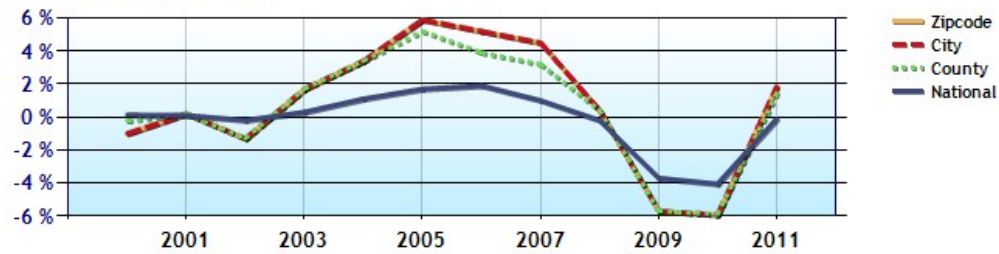

Job Growth - Ten Year Chart