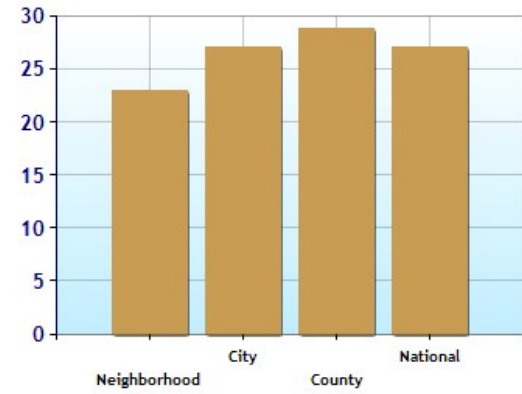

Altitude

Temperature Extremes

Precipitation Summary

Sunny and Cloudy Days per Annum for 32804

Comfort Index (during hot weather)

	Neighborhood	City	County	National
? Air Quality	46	46	46	83
? Watershed Quality	59	60	60	55
? Physicians per Capita	225.4	225.4	225.4	220.5
? Health Cost Index	101.2	97.6	97.9	100.0
? Superfund Site Index	21	20	20	71
? UV Index	6.1	6.1	6.1	4.3

Environmental Quality

UV Index

Commute near 1406 W Smith St, Orlando, FL 32804

	Neighborhood	City	County	National
Commuting by Bus	0.0%	4.7%	2.7%	2.9%
Commuting by Carpool	9.8%	9.5%	9.9%	11.4%
Commuting by Auto	77.8%	78.0%	79.9%	74.2%
Commute Time	22.9	27.1	28.8	27.1
Working at Home	10.3%	3.8%	4.4%	5.2%

Commuting Methods for Zipcode 32804

Commute Time

Crime near 1406 W Smith St, Orlando, FL 32804

	Neighborhood	City	County	National
Property Crime Risk Index	9.0	10.0	6.0	4.0
Violent Crime Risk Index	9.0	10.0	7.0	4.0

Property Crime Risk Index

Violent Crime Risk Index

	Neighborhood	City	County	National
⊕ Air Quality	46	46	46	83
⊕ Watershed Quality	59	60	60	55
⊕ Physicians per Capita	225.4	225.4	225.4	220.5
⊕ Health Cost Index	101.2	97.6	97.9	100.0
⊕ Superfund Site Index	21	20	20	71
⊕ UV Index	6.1	6.1	6.1	4.3