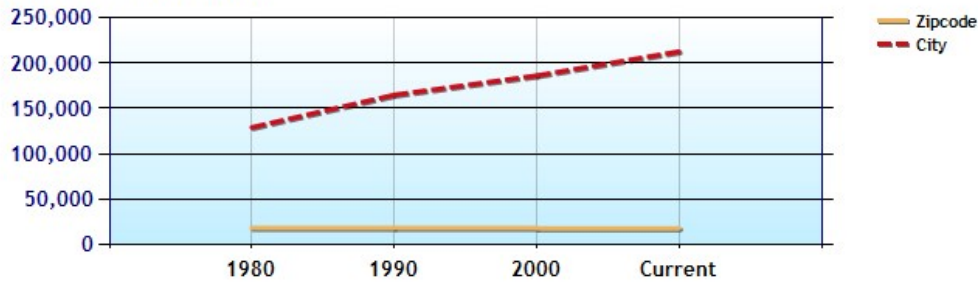

Percentage of Homes Rented - Thirty Year Chart

Percentage of Homes Owned - Thirty Year Chart

Home Use

Median Age of Home

	Neighborhood	City	County	National
Neighborhood Type	Suburban			
Population	1,128	228,446	1,121,420	307,829,557
Population Density	3,008.0	2,435.3	1,231.3	86.8
Percent Male	50.2%	49.3%	49.8%	49.3%
Percent Female	49.8%	50.7%	50.2%	50.7%
Median Age	39.8	36.2	35.7	36.6
People per Household	2.4	2.3	2.6	2.6
Median Household Income	\$69,620	\$43,787	\$52,117	\$52,954
Average Income per Capita	\$35,002	\$25,203	\$25,819	\$27,067

Population - Thirty Year Chart

Population Age vs Total Population - Thirty Year Chart

Household Income - Thirty Year Chart

Median Age - Thirty Year Chart

Median Personal Income - Thirty Year Chart

Household Breakdown - Thirty Year Chart