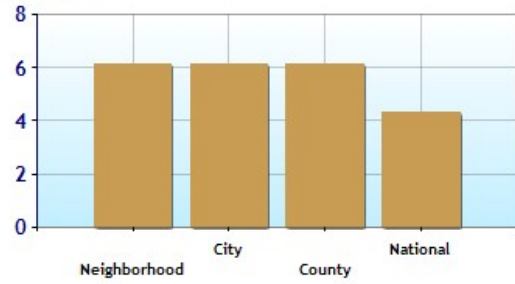

Property Crime Risk Index

Violent Crime Risk Index

	Neighborhood	City	County	National
⊕ Air Quality	46	46	46	83
⊕ Watershed Quality	59	60	60	55
⊕ Physicians per Capita	225.4	225.4	225.4	220.5
⊕ Health Cost Index	101.2	97.6	97.9	100.0
⊕ Superfund Site Index	21	20	20	71
⊕ UV Index	6.1	6.1	6.1	4.3

Environmental Quality

UV Index

Health Cost Index

Physicians per Capita