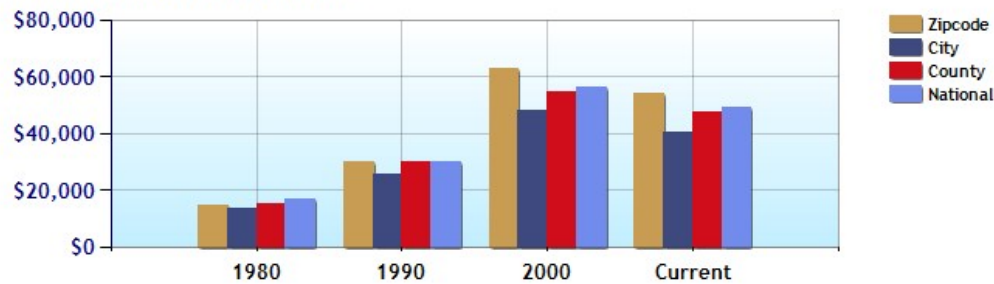

	Neighborhood	City	County	National
Median Age of Home	57.0	25.8	21.8	35.1
Homes Owned	72.9%	35.8%	55.4%	59.9%
Homes Rented	18.4%	52.9%	34.8%	29.7%
Homes Vacant	8.8%	11.3%	9.7%	10.4%

Average Rental Cost - Ten Year Chart

Percentage of Homes Rented - Thirty Year Chart

Percentage of Homes Owned - Thirty Year Chart

Home Use

Median Age of Home

	Neighborhood	City	County	National
Neighborhood Type	Suburban			
Population	1,128	228,446	1,121,420	307,829,557
Population Density	3,008.0	2,435.3	1,231.3	86.8
Percent Male	50.2%	49.3%	49.8%	49.3%
Percent Female	49.8%	50.7%	50.2%	50.7%
Median Age	39.8	36.2	35.7	36.6
People per Household	2.4	2.3	2.6	2.6
Median Household Income	\$69,620	\$43,787	\$52,117	\$52,954
Average Income per Capita	\$35,002	\$25,203	\$25,819	\$27,067

Population - Thirty Year Chart

Population Age vs Total Population - Thirty Year Chart

Household Income - Thirty Year Chart

Median Age - Thirty Year Chart

Median Personal Income - Thirty Year Chart

Household Breakdown - Thirty Year Chart