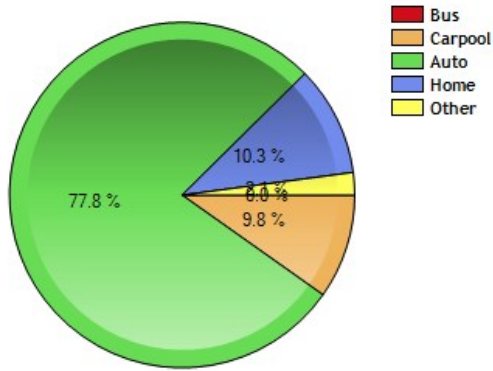

Commute near 1406 W Smith St, Orlando, FL 32804

	Neighborhood	City	County	National
Commuting by Bus	0.0%	4.7%	2.7%	2.9%
Commuting by Carpool	9.8%	9.5%	9.9%	11.4%
Commuting by Auto	77.8%	78.0%	79.9%	74.2%
Commute Time	22.9	27.1	28.8	27.1
Working at Home	10.3%	3.8%	4.4%	5.2%

Commuting Methods for Zipcode 32804