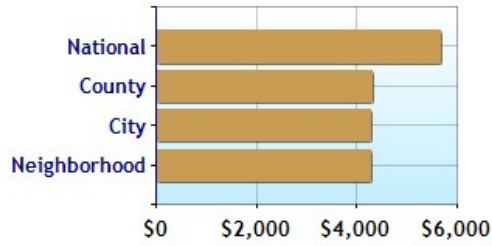

Neighborhood	City	County	National
? High School Graduates	94.7%	86.3%	86.9%	84.7%
? College Degree - 2 year	8.5%	10.1%	10.0%	7.5%
? College Degree - 4 year	25.0%	20.7%	20.2%	17.4%
? Graduate Degree	15.8%	9.5%	9.5%	10.1%
? Expenditures per Student	$4,291	$4,291	$4,298	$5,678
? Students per Teacher	20.9	16.9	16.9	14.9
? Students per Librarian	937	937	922	803
? Students per Guidance Counselor	499	499	502	513

Expenditures per Student