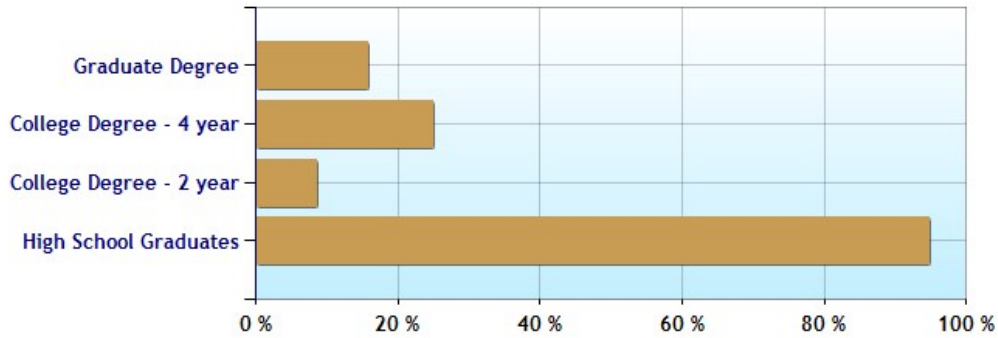

Education near 1406 W Smith St, Orlando, FL 32804

	Neighborhood	City	County	National
High School Graduates	94.7%	86.3%	86.9%	84.7%
College Degree - 2 year	8.5%	10.1%	10.0%	7.5%
College Degree - 4 year	25.0%	20.7%	20.2%	17.4%
Graduate Degree	15.8%	9.5%	9.5%	10.1%
Expenditures per Student	$4,291	$4,291	$4,298	$5,678
Students per Teacher	20.9	16.9	16.9	14.9
Students per Librarian	937	937	922	803
Students per Guidance Counselor	499	499	502	513

Degree Analysis for Zipcode 32804