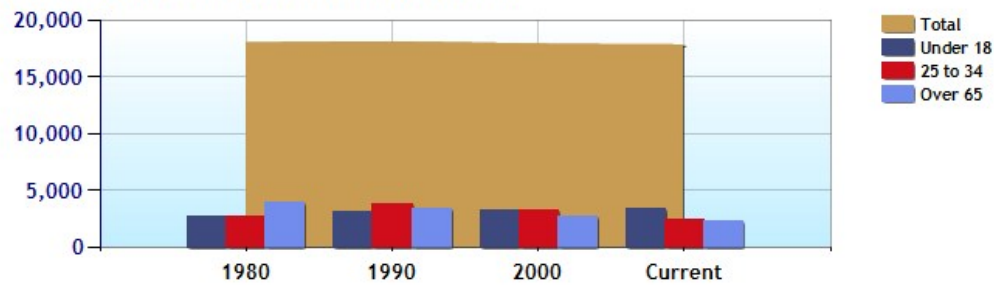

	Neighborhood	City	County	National
Median Age of Home	57.0	25.8	21.8	35.1
Homes Owned	72.9%	35.8%	55.4%	59.9%
Homes Rented	18.4%	52.9%	34.8%	29.7%
Homes Vacant	8.8%	11.3%	9.7%	10.4%

Average Rental Cost - Ten Year Chart

Percentage of Homes Rented - Thirty Year Chart

Percentage of Homes Owned - Thirty Year Chart

Home Use

Median Age of Home

	Neighborhood	City	County	National
Neighborhood Type	Suburban			
Population	1,128	228,446	1,121,420	307,829,557
Population Density	3,008.0	2,435.3	1,231.3	86.8
Percent Male	50.2%	49.3%	49.8%	49.3%
Percent Female	49.8%	50.7%	50.2%	50.7%
Median Age	39.8	36.2	35.7	36.6
People per Household	2.4	2.3	2.6	2.6
Median Household Income	\$69,620	\$43,787	\$52,117	\$52,954
Average Income per Capita	\$35,002	\$25,203	\$25,819	\$27,067

Population - Thirty Year Chart

Population Age vs Total Population - Thirty Year Chart

Household Income - Thirty Year Chart

Median Age - Thirty Year Chart

Median Personal Income - Thirty Year Chart

Household Breakdown - Thirty Year Chart