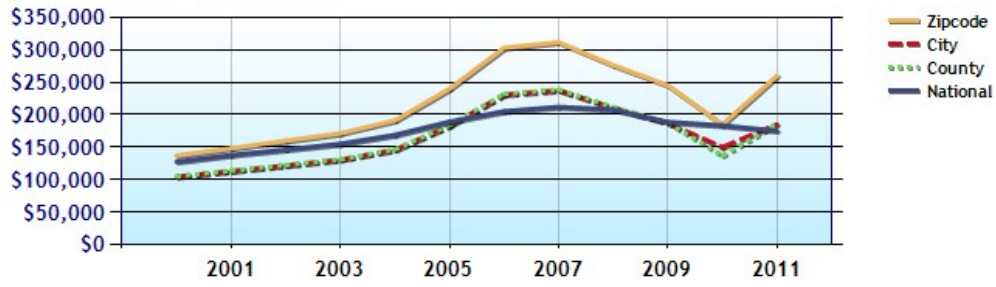

	Neighborhood	City	County	National
? Median Home Value	\$262,500	\$185,100	\$186,000	\$175,100
? Home Appreciation	-8.2%	-7.6%	-8.0%	-3.2%

Median Home Value - Ten Year Chart

Home Appreciation - Ten Year Chart

	Neighborhood	City	County	National
Median Age of Home	57.0	25.8	21.8	35.1
Homes Owned	72.9%	35.8%	55.4%	59.9%
Homes Rented	18.4%	52.9%	34.8%	29.7%
Homes Vacant	8.8%	11.3%	9.7%	10.4%

Average Rental Cost - Ten Year Chart

Percentage of Homes Rented - Thirty Year Chart

Percentage of Homes Owned - Thirty Year Chart

Home Use

Median Age of Home

	Neighborhood	City	County	National
Neighborhood Type	Suburban			
Population	1,128	228,446	1,121,420	307,829,557
Population Density	3,008.0	2,435.3	1,231.3	86.8
Percent Male	50.2%	49.3%	49.8%	49.3%
Percent Female	49.8%	50.7%	50.2%	50.7%
Median Age	39.8	36.2	35.7	36.6
People per Household	2.4	2.3	2.6	2.6
Median Household Income	\$69,620	\$43,787	\$52,117	\$52,954
Average Income per Capita	\$35,002	\$25,203	\$25,819	\$27,067