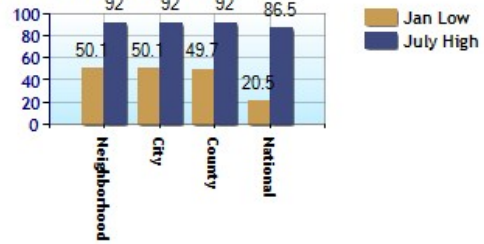

Temperature Extremes