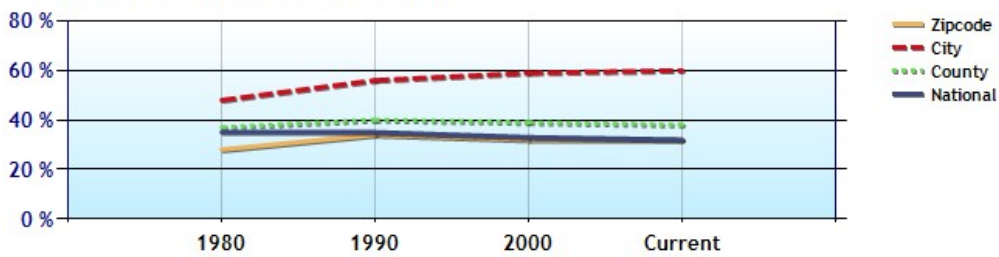

	Neighborhood	City	County	National
? Median Home Value	\$262,500	\$185,100	\$186,000	\$175,100
? Home Appreciation	-8.2%	-7.6%	-8.0%	-3.2%

Median Home Value - Ten Year Chart

Home Appreciation - Ten Year Chart

	Neighborhood	City	County	National
Median Age of Home	57.0	25.8	21.8	35.1
Homes Owned	72.9%	35.8%	55.4%	59.9%
Homes Rented	18.4%	52.9%	34.8%	29.7%
Homes Vacant	8.8%	11.3%	9.7%	10.4%

Average Rental Cost - Ten Year Chart

Percentage of Homes Rented - Thirty Year Chart

Percentage of Homes Owned - Thirty Year Chart

Home Use

Median Age of Home

	Neighborhood	City	County	National
Neighborhood Type	Suburban			
Population	1,128	228,446	1,121,420	307,829,557
Population Density	3,008.0	2,435.3	1,231.3	86.8
Percent Male	50.2%	49.3%	49.8%	49.3%
Percent Female	49.8%	50.7%	50.2%	50.7%
Median Age	39.8	36.2	35.7	36.6
People per Household	2.4	2.3	2.6	2.6
Median Household Income	\$69,620	\$43,787	\$52,117	\$52,954
Average Income per Capita	\$35,002	\$25,203	\$25,819	\$27,067