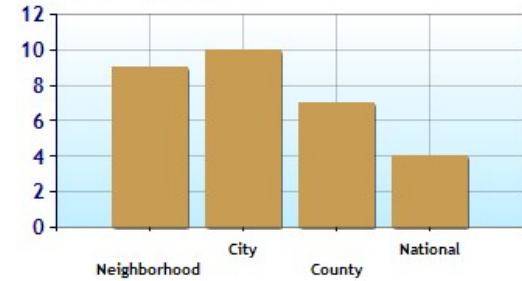

Environmental Quality

UV Index

Commute near 1406 W Smith St, Orlando, FL 32804

	Neighborhood	City	County	National
Commuting by Bus	0.0%	4.7%	2.7%	2.9%
Commuting by Carpool	9.8%	9.5%	9.9%	11.4%
Commuting by Auto	77.8%	78.0%	79.9%	74.2%
Commute Time	22.9	27.1	28.8	27.1
Working at Home	10.3%	3.8%	4.4%	5.2%

Commuting Methods for Zipcode 32804

Commute Time

Crime near 1406 W Smith St, Orlando, FL 32804

	Neighborhood	City	County	National
Property Crime Risk Index	9.0	10.0	6.0	4.0
Violent Crime Risk Index	9.0	10.0	7.0	4.0

Property Crime Risk Index

Violent Crime Risk Index

	Neighborhood	City	County	National
⊕ Air Quality	46	46	46	83
⊕ Watershed Quality	59	60	60	55
⊕ Physicians per Capita	225.4	225.4	225.4	220.5
⊕ Health Cost Index	101.2	97.6	97.9	100.0
⊕ Superfund Site Index	21	20	20	71
⊕ UV Index	6.1	6.1	6.1	4.3