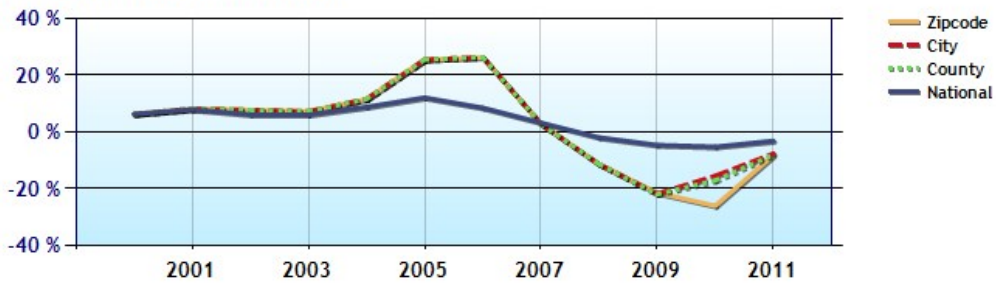

	Neighborhood	City	County	National
? Median Home Value	\$262,500	\$185,100	\$186,000	\$175,100
? Home Appreciation	-8.2%	-7.6%	-8.0%	-3.2%

Median Home Value - Ten Year Chart

Home Appreciation - Ten Year Chart