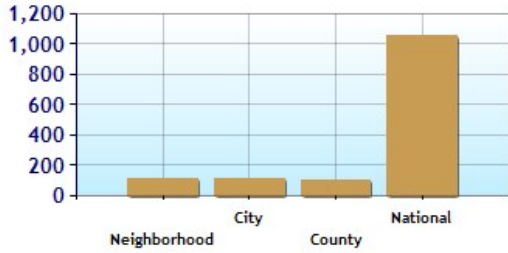

Neighborhood	City	County	National
Altitude	112	112	105	1,060
Rainfall (inches annually)	50.8	50.8	51.0	36.5
Snowfall (inches annually)	0.0	0.0	0.0	25.0
January Avg. Low Temp	50.1	50.1	49.7	20.5
July Avg. High Temp	92.0	92.0	92.0	86.5
Days of Precipitation Annually	113	113	104	100
Days Mostly Sunny Annually	236	233	236	205
Comfort Index (during hot weather)	27	27	27	44

Altitude