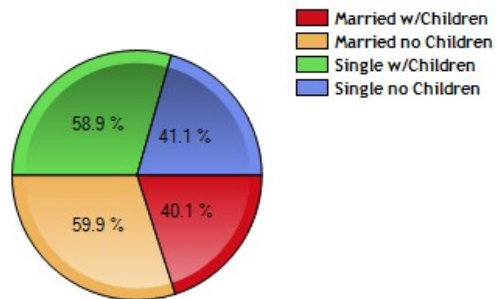

Family Status