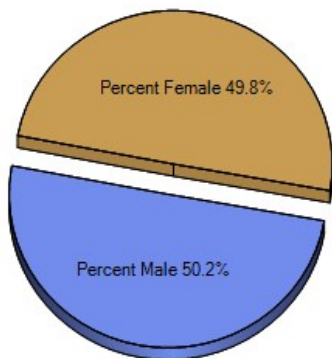

Percentage of Homes Rented - Thirty Year Chart

Percentage of Homes Owned - Thirty Year Chart

Home Use

Median Age of Home

	Neighborhood	City	County	National
Neighborhood Type	Suburban			
Population	1,128	228,446	1,121,420	307,829,557
Population Density	3,008.0	2,435.3	1,231.3	86.8
Percent Male	50.2%	49.3%	49.8%	49.3%
Percent Female	49.8%	50.7%	50.2%	50.7%
Median Age	39.8	36.2	35.7	36.6
People per Household	2.4	2.3	2.6	2.6
Median Household Income	\$69,620	\$43,787	\$52,117	\$52,954
Average Income per Capita	\$35,002	\$25,203	\$25,819	\$27,067

Population - Thirty Year Chart

Population Age vs Total Population - Thirty Year Chart

Household Income - Thirty Year Chart

Median Age - Thirty Year Chart

Median Personal Income - Thirty Year Chart

Household Breakdown - Thirty Year Chart

Male/Female Ratio for Zipcode 32804

Ethnic Breakdown for Zipcode 32804

Education near 1406 W Smith St, Orlando, FL 32804

	Neighborhood	City	County	National
High School Graduates	94.7%	86.3%	86.9%	84.7%
College Degree - 2 year	8.5%	10.1%	10.0%	7.5%
College Degree - 4 year	25.0%	20.7%	20.2%	17.4%
Graduate Degree	15.8%	9.5%	9.5%	10.1%
Expenditures per Student	\$4,291	\$4,291	\$4,298	\$5,678
Students per Teacher	20.9	16.9	16.9	14.9
Students per Librarian	937	937	922	803
Students per Guidance Counselor	499	499	502	513