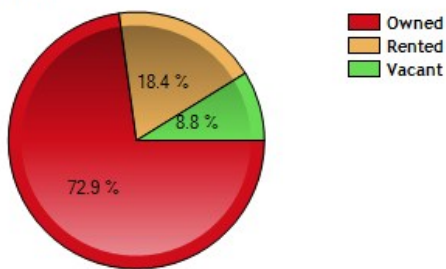

	Neighborhood	City	County	National
Median Age of Home	57.0	25.8	21.8	35.1
Homes Owned	72.9%	35.8%	55.4%	59.9%
Homes Rented	18.4%	52.9%	34.8%	29.7%
Homes Vacant	8.8%	11.3%	9.7%	10.4%

Average Rental Cost - Ten Year Chart

Percentage of Homes Rented - Thirty Year Chart

Percentage of Homes Owned - Thirty Year Chart

Home Use

Median Age of Home

	Neighborhood	City	County	National
Neighborhood Type	Suburban			
Population	1,128	228,446	1,121,420	307,829,557
Population Density	3,008.0	2,435.3	1,231.3	86.8
Percent Male	50.2%	49.3%	49.8%	49.3%
Percent Female	49.8%	50.7%	50.2%	50.7%
Median Age	39.8	36.2	35.7	36.6
People per Household	2.4	2.3	2.6	2.6
Median Household Income	\$69,620	\$43,787	\$52,117	\$52,954
Average Income per Capita	\$35,002	\$25,203	\$25,819	\$27,067

Population - Thirty Year Chart

Population Age vs Total Population - Thirty Year Chart

Household Income - Thirty Year Chart

Median Age - Thirty Year Chart

Median Personal Income - Thirty Year Chart

Household Breakdown - Thirty Year Chart