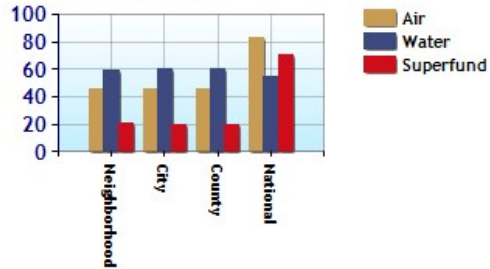

Property Crime Risk Index

Violent Crime Risk Index

	Neighborhood	City	County	National
⊕ Air Quality	46	46	46	83
⊕ Watershed Quality	59	60	60	55
⊕ Physicians per Capita	225.4	225.4	225.4	220.5
⊕ Health Cost Index	101.2	97.6	97.9	100.0
⊕ Superfund Site Index	21	20	20	71
⊕ UV Index	6.1	6.1	6.1	4.3

Environmental Quality

UV Index

Health Cost Index

Physicians per Capita