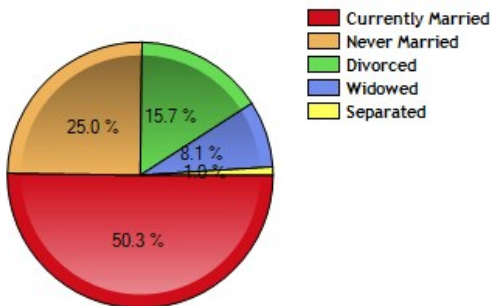

Marital Status