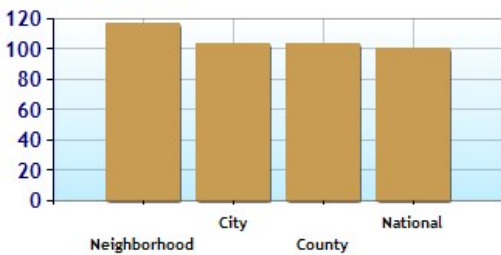

Marital Status

Family Status

	Neighborhood	City	County	National
? Unemployment Rate	10.2%	10.2%	10.3%	9.1%
? Recent Job Growth	1.8%	1.8%	1.4%	-0.1%
? Future Job Growth	33.5%	33.5%	32.6%	31.3%
? Sales Tax	6.5%	6.5%	6.5%	6.8%
? Income Tax	0.0%	0.0%	0.0%	6.3%
? Cost of Living Index	117.3	103.3	103.4	100.0

Unemployment Rate - Ten Year Chart

Job Growth - Ten Year Chart

Future Job Growth

Sales and Income Tax

Cost of Living Index

	Neighborhood	City	County	National
? High School Graduates	94.7%	86.3%	86.9%	84.7%
? College Degree - 2 year	8.5%	10.1%	10.0%	7.5%
? College Degree - 4 year	25.0%	20.7%	20.2%	17.4%
? Graduate Degree	15.8%	9.5%	9.5%	10.1%
? Expenditures per Student	\$4,291	\$4,291	\$4,298	\$5,678
? Students per Teacher	20.9	16.9	16.9	14.9
? Students per Librarian	937	937	922	803
? Students per Guidance Counselor	499	499	502	513