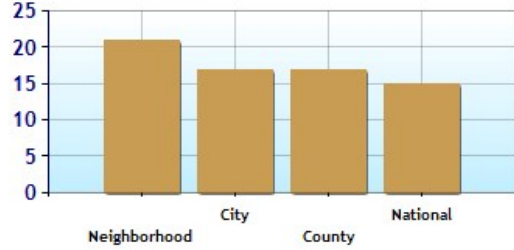

Students per Teacher