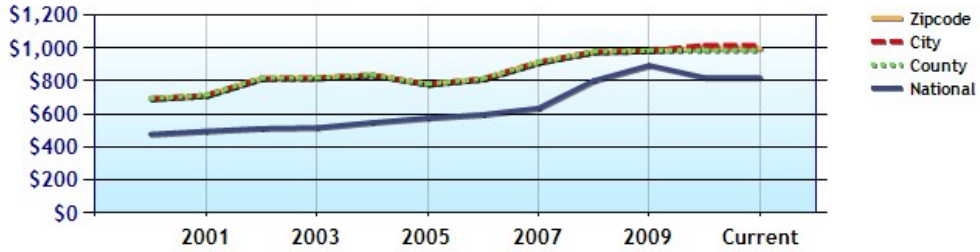

	Neighborhood	City	County	National
? Median Home Value	\$262,500	\$185,100	\$186,000	\$175,100
? Home Appreciation	-8.2%	-7.6%	-8.0%	-3.2%

Median Home Value - Ten Year Chart

Home Appreciation - Ten Year Chart

	Neighborhood	City	County	National
Median Age of Home	57.0	25.8	21.8	35.1
Homes Owned	72.9%	35.8%	55.4%	59.9%
Homes Rented	18.4%	52.9%	34.8%	29.7%
Homes Vacant	8.8%	11.3%	9.7%	10.4%

Average Rental Cost - Ten Year Chart

Percentage of Homes Rented - Thirty Year Chart

Percentage of Homes Owned - Thirty Year Chart

Home Use

Median Age of Home

	Neighborhood	City	County	National
Neighborhood Type	Suburban			
Population	1,128	228,446	1,121,420	307,829,557
Population Density	3,008.0	2,435.3	1,231.3	86.8
Percent Male	50.2%	49.3%	49.8%	49.3%
Percent Female	49.8%	50.7%	50.2%	50.7%
Median Age	39.8	36.2	35.7	36.6
People per Household	2.4	2.3	2.6	2.6
Median Household Income	\$69,620	\$43,787	\$52,117	\$52,954
Average Income per Capita	\$35,002	\$25,203	\$25,819	\$27,067