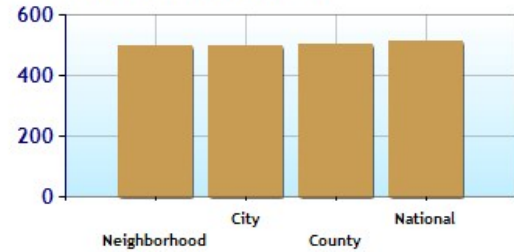

Unemployment Rate - Ten Year Chart

Job Growth - Ten Year Chart

Future Job Growth

Sales and Income Tax

Cost of Living Index

	Neighborhood	City	County	National
? High School Graduates	94.7%	86.3%	86.9%	84.7%
? College Degree - 2 year	8.5%	10.1%	10.0%	7.5%
? College Degree - 4 year	25.0%	20.7%	20.2%	17.4%
? Graduate Degree	15.8%	9.5%	9.5%	10.1%
? Expenditures per Student	\$4,291	\$4,291	\$4,298	\$5,678
? Students per Teacher	20.9	16.9	16.9	14.9
? Students per Librarian	937	937	922	803
? Students per Guidance Counselor	499	499	502	513

Expenditures per Student

Students per Teacher

Students per Librarian

Students per Guidance Counselor

High Schools near 1406 W Smith St, Orlando, FL 32804

School	Grades	Students	P/T Ratio	Zipcode
<u>Edgewater High School</u>	09-12	1943	20.2	32804
<u>Workforce Advantage Academy</u>	09-12	193	32.2	32803
<u>Timber Creek High School</u>	09-12	4332	20.4	32828
<u>Colonial High School</u>	09-12	3814	22.2	32807
<u>Dr. Phillips High School</u>	09-12	3551	20.6	32819
<u>University High School</u>	09-12	3454	20.8	32817
<u>Cypress Creek Senior High School</u>	09-12	3380	19.2	32824
<u>Winter Park High School</u>	09-12	3177	18.3	32792
<u>Boone High School</u>	09-12	3083	19.9	32806
<u>Olympia High School</u>	09-12	3043	21.1	32835
<u>Freedom High School</u>	09-12	2808	22.5	32837
<u>West Orange High School</u>	09-12	2788	22.9	34787