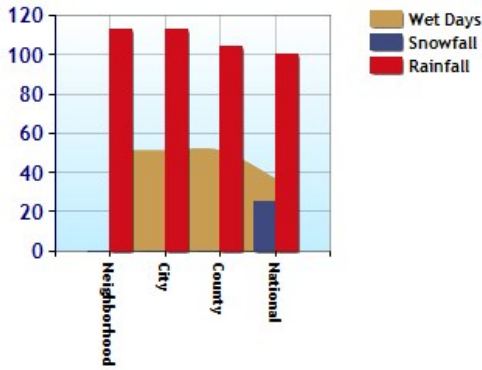

	Neighborhood	City	County	National
Altitude	112	112	105	1,060
Rainfall (inches annually)	50.8	50.8	51.0	36.5
Snowfall (inches annually)	0.0	0.0	0.0	25.0
January Avg. Low Temp	50.1	50.1	49.7	20.5
July Avg. High Temp	92.0	92.0	92.0	86.5
Days of Precipitation Annually	113	113	104	100
Days Mostly Sunny Annually	236	233	236	205
Comfort Index (during hot weather)	27	27	27	44

Altitude

Temperature Extremes

Precipitation Summary

Sunny and Cloudy Days per Annum for 32804

Comfort Index (during hot weather)

	Neighborhood	City	County	National
? Air Quality	46	46	46	83
? Watershed Quality	59	60	60	55
? Physicians per Capita	225.4	225.4	225.4	220.5
? Health Cost Index	101.2	97.6	97.9	100.0
? Superfund Site Index	21	20	20	71
? UV Index	6.1	6.1	6.1	4.3