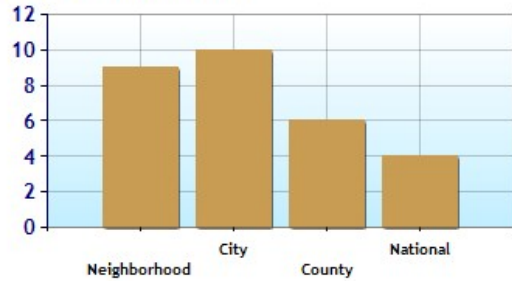

Environmental Quality

UV Index

Commute near 1406 W Smith St, Orlando, FL 32804

	Neighborhood	City	County	National
Commuting by Bus	0.0%	4.7%	2.7%	2.9%
Commuting by Carpool	9.8%	9.5%	9.9%	11.4%
Commuting by Auto	77.8%	78.0%	79.9%	74.2%
Commute Time	22.9	27.1	28.8	27.1
Working at Home	10.3%	3.8%	4.4%	5.2%

Commuting Methods for Zipcode 32804

Commute Time

Crime near 1406 W Smith St, Orlando, FL 32804

	Neighborhood	City	County	National
Property Crime Risk Index	9.0	10.0	6.0	4.0
Violent Crime Risk Index	9.0	10.0	7.0	4.0

Property Crime Risk Index

Violent Crime Risk Index

	Neighborhood	City	County	National
⊕ Air Quality	46	46	46	83
⊕ Watershed Quality	59	60	60	55
⊕ Physicians per Capita	225.4	225.4	225.4	220.5
⊕ Health Cost Index	101.2	97.6	97.9	100.0
⊕ Superfund Site Index	21	20	20	71
⊕ UV Index	6.1	6.1	6.1	4.3