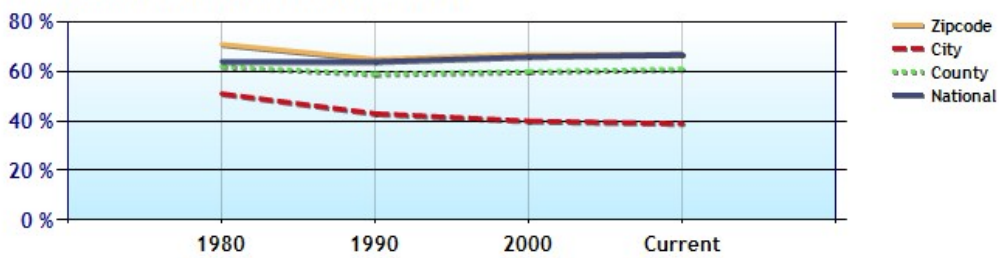

	Neighborhood	City	County	National
Median Age of Home	57.0	25.8	21.8	35.1
Homes Owned	72.9%	35.8%	55.4%	59.9%
Homes Rented	18.4%	52.9%	34.8%	29.7%
Homes Vacant	8.8%	11.3%	9.7%	10.4%

Average Rental Cost - Ten Year Chart

Percentage of Homes Rented - Thirty Year Chart

Percentage of Homes Owned - Thirty Year Chart

Home Use

Median Age of Home

	Neighborhood	City	County	National
Neighborhood Type	Suburban			
Population	1,128	228,446	1,121,420	307,829,557
Population Density	3,008.0	2,435.3	1,231.3	86.8
Percent Male	50.2%	49.3%	49.8%	49.3%
Percent Female	49.8%	50.7%	50.2%	50.7%
Median Age	39.8	36.2	35.7	36.6
People per Household	2.4	2.3	2.6	2.6
Median Household Income	\$69,620	\$43,787	\$52,117	\$52,954
Average Income per Capita	\$35,002	\$25,203	\$25,819	\$27,067

Population - Thirty Year Chart

Population Age vs Total Population - Thirty Year Chart

Household Income - Thirty Year Chart

Median Age - Thirty Year Chart

Median Personal Income - Thirty Year Chart

Household Breakdown - Thirty Year Chart