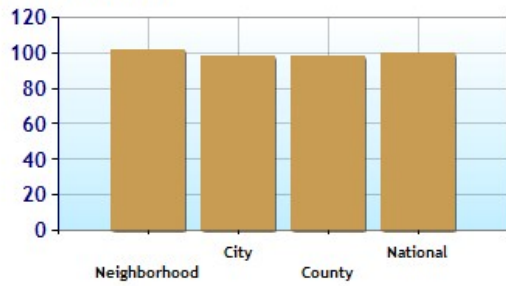

Property Crime Risk Index

Violent Crime Risk Index

	Neighborhood	City	County	National
⊕ Air Quality	46	46	46	83
⊕ Watershed Quality	59	60	60	55
⊕ Physicians per Capita	225.4	225.4	225.4	220.5
⊕ Health Cost Index	101.2	97.6	97.9	100.0
⊕ Superfund Site Index	21	20	20	71
⊕ UV Index	6.1	6.1	6.1	4.3

Environmental Quality

UV Index

Health Cost Index

Physicians per Capita