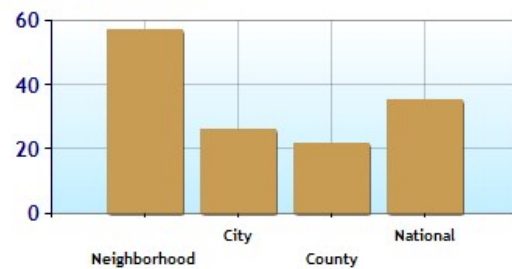

	Neighborhood	City	County	National
Median Age of Home	57.0	25.8	21.8	35.1
Homes Owned	72.9%	35.8%	55.4%	59.9%
Homes Rented	18.4%	52.9%	34.8%	29.7%
Homes Vacant	8.8%	11.3%	9.7%	10.4%

Average Rental Cost - Ten Year Chart

Percentage of Homes Rented - Thirty Year Chart

Percentage of Homes Owned - Thirty Year Chart

Home Use

Median Age of Home

	Neighborhood	City	County	National
Neighborhood Type	Suburban			
Population	1,128	228,446	1,121,420	307,829,557
Population Density	3,008.0	2,435.3	1,231.3	86.8
Percent Male	50.2%	49.3%	49.8%	49.3%
Percent Female	49.8%	50.7%	50.2%	50.7%
Median Age	39.8	36.2	35.7	36.6
People per Household	2.4	2.3	2.6	2.6
Median Household Income	\$69,620	\$43,787	\$52,117	\$52,954
Average Income per Capita	\$35,002	\$25,203	\$25,819	\$27,067

Population - Thirty Year Chart

Population Age vs Total Population - Thirty Year Chart

Household Income - Thirty Year Chart

Median Age - Thirty Year Chart

Median Personal Income - Thirty Year Chart

Household Breakdown - Thirty Year Chart