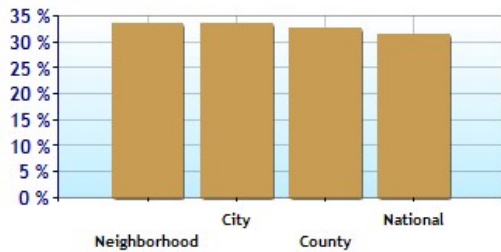

Marital Status

Family Status

	Neighborhood	City	County	National
? Unemployment Rate	10.2%	10.2%	10.3%	9.1%
? Recent Job Growth	1.8%	1.8%	1.4%	-0.1%
? Future Job Growth	33.5%	33.5%	32.6%	31.3%
? Sales Tax	6.5%	6.5%	6.5%	6.8%
? Income Tax	0.0%	0.0%	0.0%	6.3%
? Cost of Living Index	117.3	103.3	103.4	100.0

Unemployment Rate - Ten Year Chart

Job Growth - Ten Year Chart

Future Job Growth

Sales and Income Tax

Cost of Living Index

	Neighborhood	City	County	National
? High School Graduates	94.7%	86.3%	86.9%	84.7%
? College Degree - 2 year	8.5%	10.1%	10.0%	7.5%
? College Degree - 4 year	25.0%	20.7%	20.2%	17.4%
? Graduate Degree	15.8%	9.5%	9.5%	10.1%
? Expenditures per Student	\$4,291	\$4,291	\$4,298	\$5,678
? Students per Teacher	20.9	16.9	16.9	14.9
? Students per Librarian	937	937	922	803
? Students per Guidance Counselor	499	499	502	513