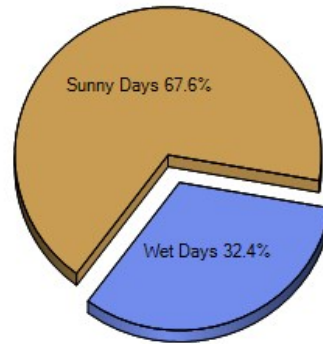

	Neighborhood	City	County	National
Altitude	112	112	105	1,060
Rainfall (inches annually)	50.8	50.8	51.0	36.5
Snowfall (inches annually)	0.0	0.0	0.0	25.0
January Avg. Low Temp	50.1	50.1	49.7	20.5
July Avg. High Temp	92.0	92.0	92.0	86.5
Days of Precipitation Annually	113	113	104	100
Days Mostly Sunny Annually	236	233	236	205
Comfort Index (during hot weather)	27	27	27	44

Altitude

Temperature Extremes

Precipitation Summary

Sunny and Cloudy Days per Annum for 32804

Comfort Index (during hot weather)

	Neighborhood	City	County	National
? Air Quality	46	46	46	83
? Watershed Quality	59	60	60	55
? Physicians per Capita	225.4	225.4	225.4	220.5
? Health Cost Index	101.2	97.6	97.9	100.0
? Superfund Site Index	21	20	20	71
? UV Index	6.1	6.1	6.1	4.3