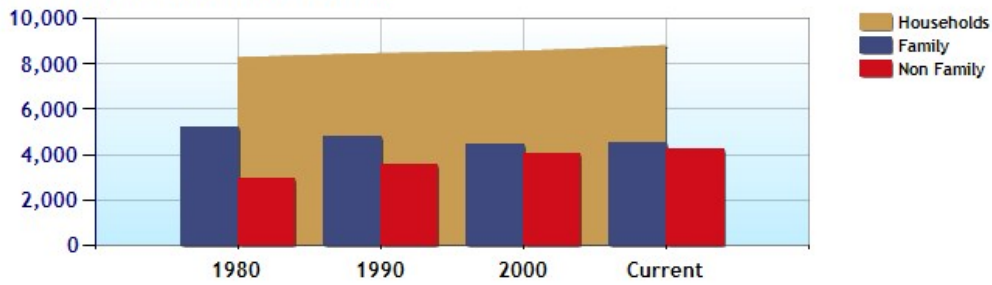

	Neighborhood	City	County	National
Median Age of Home	57.0	25.8	21.8	35.1
Homes Owned	72.9%	35.8%	55.4%	59.9%
Homes Rented	18.4%	52.9%	34.8%	29.7%
Homes Vacant	8.8%	11.3%	9.7%	10.4%

Average Rental Cost - Ten Year Chart

Percentage of Homes Rented - Thirty Year Chart

Percentage of Homes Owned - Thirty Year Chart

Home Use

Median Age of Home

	Neighborhood	City	County	National
Neighborhood Type	Suburban			
Population	1,128	228,446	1,121,420	307,829,557
Population Density	3,008.0	2,435.3	1,231.3	86.8
Percent Male	50.2%	49.3%	49.8%	49.3%
Percent Female	49.8%	50.7%	50.2%	50.7%
Median Age	39.8	36.2	35.7	36.6
People per Household	2.4	2.3	2.6	2.6
Median Household Income	\$69,620	\$43,787	\$52,117	\$52,954
Average Income per Capita	\$35,002	\$25,203	\$25,819	\$27,067

Population - Thirty Year Chart

Population Age vs Total Population - Thirty Year Chart

Household Income - Thirty Year Chart

Median Age - Thirty Year Chart

Median Personal Income - Thirty Year Chart

Household Breakdown - Thirty Year Chart

Male/Female Ratio for Zipcode 32804

Ethnic Breakdown for Zipcode 32804

Education near 1406 W Smith St, Orlando, FL 32804

	Neighborhood	City	County	National
High School Graduates	94.7%	86.3%	86.9%	84.7%
College Degree - 2 year	8.5%	10.1%	10.0%	7.5%
College Degree - 4 year	25.0%	20.7%	20.2%	17.4%
Graduate Degree	15.8%	9.5%	9.5%	10.1%
Expenditures per Student	\$4,291	\$4,291	\$4,298	\$5,678
Students per Teacher	20.9	16.9	16.9	14.9
Students per Librarian	937	937	922	803
Students per Guidance Counselor	499	499	502	513