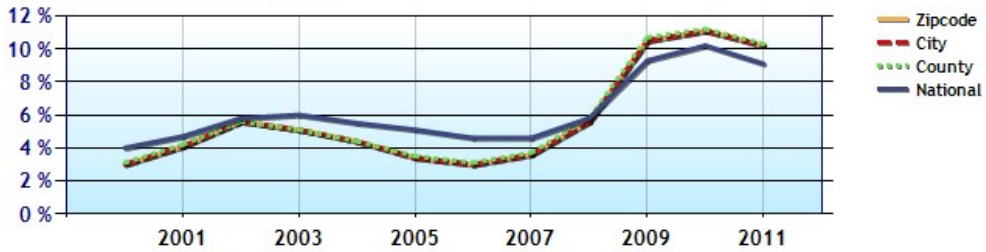

Neighborhood	City	County	National
? Unemployment Rate	10.2%	10.2%	10.3%	9.1%
? Recent Job Growth	1.8%	1.8%	1.4%	-0.1%
? Future Job Growth	33.5%	33.5%	32.6%	31.3%
? Sales Tax	6.5%	6.5%	6.5%	6.8%
? Income Tax	0.0%	0.0%	0.0%	6.3%
? Cost of Living Index	117.3	103.3	103.4	100.0

Unemployment Rate - Ten Year Chart