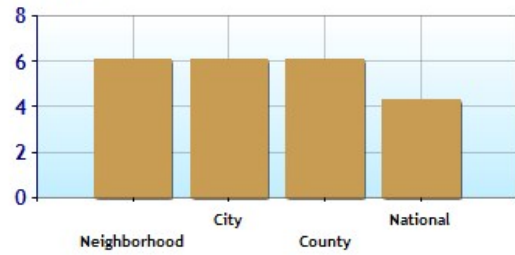

	Neighborhood	City	County	National
Altitude	112	112	105	1,060
Rainfall (inches annually)	50.8	50.8	51.0	36.5
Snowfall (inches annually)	0.0	0.0	0.0	25.0
January Avg. Low Temp	50.1	50.1	49.7	20.5
July Avg. High Temp	92.0	92.0	92.0	86.5
Days of Precipitation Annually	113	113	104	100
Days Mostly Sunny Annually	236	233	236	205
Comfort Index (during hot weather)	27	27	27	44

Altitude

Temperature Extremes

Precipitation Summary

Sunny and Cloudy Days per Annum for 32804

Comfort Index (during hot weather)

	Neighborhood	City	County	National
? Air Quality	46	46	46	83
? Watershed Quality	59	60	60	55
? Physicians per Capita	225.4	225.4	225.4	220.5
? Health Cost Index	101.2	97.6	97.9	100.0
? Superfund Site Index	21	20	20	71
? UV Index	6.1	6.1	6.1	4.3

Environmental Quality

UV Index

Commute near 1406 W Smith St, Orlando, FL 32804

	Neighborhood	City	County	National
Commuting by Bus	0.0%	4.7%	2.7%	2.9%
Commuting by Carpool	9.8%	9.5%	9.9%	11.4%
Commuting by Auto	77.8%	78.0%	79.9%	74.2%
Commute Time	22.9	27.1	28.8	27.1
Working at Home	10.3%	3.8%	4.4%	5.2%