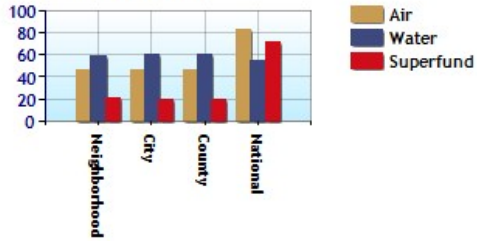

	Neighborhood	City	County	National
Altitude	112	112	105	1,060
Rainfall (inches annually)	50.8	50.8	51.0	36.5
Snowfall (inches annually)	0.0	0.0	0.0	25.0
January Avg. Low Temp	50.1	50.1	49.7	20.5
July Avg. High Temp	92.0	92.0	92.0	86.5
Days of Precipitation Annually	113	113	104	100
Days Mostly Sunny Annually	236	233	236	205
Comfort Index (during hot weather)	27	27	27	44

Altitude

Temperature Extremes

Precipitation Summary

Sunny and Cloudy Days per Annum for 32804

Comfort Index (during hot weather)

	Neighborhood	City	County	National
? Air Quality	46	46	46	83
? Watershed Quality	59	60	60	55
? Physicians per Capita	225.4	225.4	225.4	220.5
? Health Cost Index	101.2	97.6	97.9	100.0
? Superfund Site Index	21	20	20	71
? UV Index	6.1	6.1	6.1	4.3

Environmental Quality

UV Index

Commute near 1406 W Smith St, Orlando, FL 32804

	Neighborhood	City	County	National
Commuting by Bus	0.0%	4.7%	2.7%	2.9%
Commuting by Carpool	9.8%	9.5%	9.9%	11.4%
Commuting by Auto	77.8%	78.0%	79.9%	74.2%
Commute Time	22.9	27.1	28.8	27.1
Working at Home	10.3%	3.8%	4.4%	5.2%