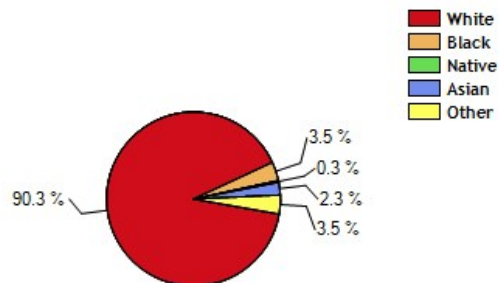

Percentage of Homes Rented - Thirty Year Chart

Percentage of Homes Owned - Thirty Year Chart

Home Use

Median Age of Home

	Neighborhood	City	County	National
Neighborhood Type	Suburban			
Population	1,128	228,446	1,121,420	307,829,557
Population Density	3,008.0	2,435.3	1,231.3	86.8
Percent Male	50.2%	49.3%	49.8%	49.3%
Percent Female	49.8%	50.7%	50.2%	50.7%
Median Age	39.8	36.2	35.7	36.6
People per Household	2.4	2.3	2.6	2.6
Median Household Income	\$69,620	\$43,787	\$52,117	\$52,954
Average Income per Capita	\$35,002	\$25,203	\$25,819	\$27,067

Population - Thirty Year Chart

Population Age vs Total Population - Thirty Year Chart

Household Income - Thirty Year Chart

Median Age - Thirty Year Chart

Median Personal Income - Thirty Year Chart

Household Breakdown - Thirty Year Chart

Male/Female Ratio for Zipcode 32804

Ethnic Breakdown for Zipcode 32804

Education near 1406 W Smith St, Orlando, FL 32804

	Neighborhood	City	County	National
High School Graduates	94.7%	86.3%	86.9%	84.7%
College Degree - 2 year	8.5%	10.1%	10.0%	7.5%
College Degree - 4 year	25.0%	20.7%	20.2%	17.4%
Graduate Degree	15.8%	9.5%	9.5%	10.1%
Expenditures per Student	\$4,291	\$4,291	\$4,298	\$5,678
Students per Teacher	20.9	16.9	16.9	14.9
Students per Librarian	937	937	922	803
Students per Guidance Counselor	499	499	502	513