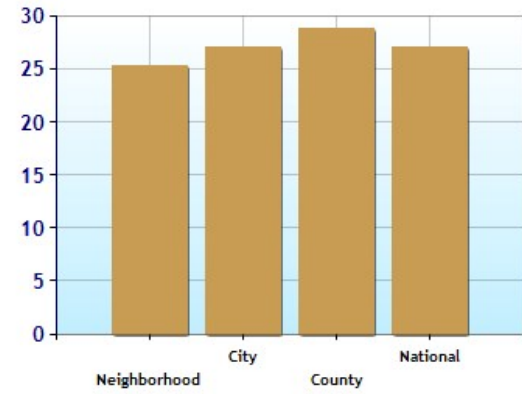

Altitude

Temperature Extremes

Precipitation Summary

Sunny and Cloudy Days per Annum for 32819

Comfort Index (during hot weather)

	Neighborhood	City	County	National
? Air Quality	46	46	46	83
? Watershed Quality	60	60	60	55
? Physicians per Capita	225.4	225.4	225.4	220.5
? Health Cost Index	102.0	97.6	97.9	100.0
? Superfund Site Index	20	20	20	71
? UV Index	6.1	6.1	6.1	4.3

Environmental Quality

UV Index

Commute near 5758 Masters Blvd, Orlando, FL 32819

	Neighborhood	City	County	National
Commuting by Bus	1.5%	4.7%	2.7%	2.9%
Commuting by Carpool	8.6%	9.5%	9.9%	11.4%
Commuting by Auto	85.1%	78.0%	79.9%	74.2%
Commute Time	25.3	27.1	28.8	27.1
Working at Home	1.2%	3.8%	4.4%	5.2%

Commuting Methods for Zipcode 32819

Commute Time

Crime near 5758 Masters Blvd, Orlando, FL 32819

	Neighborhood	City	County	National
Property Crime Risk Index	4.0	10.0	6.0	4.0
Violent Crime Risk Index	4.0	10.0	7.0	4.0

Property Crime Risk Index

Violent Crime Risk Index

	Neighborhood	City	County	National
⊙ Air Quality	46	46	46	83
⊙ Watershed Quality	60	60	60	55
⊙ Physicians per Capita	225.4	225.4	225.4	220.5
⊙ Health Cost Index	102.0	97.6	97.9	100.0
⊙ Superfund Site Index	20	20	20	71
⊙ UV Index	6.1	6.1	6.1	4.3