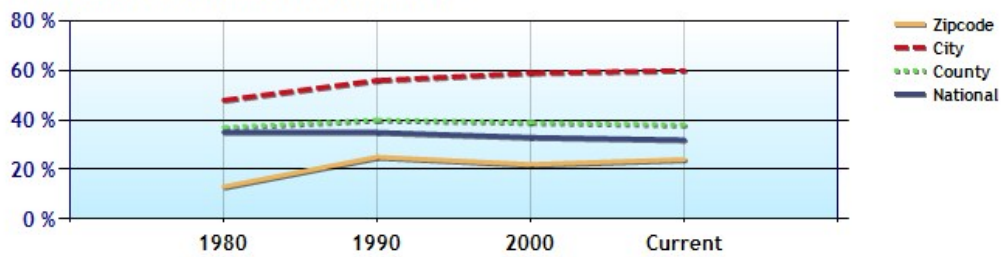

	Neighborhood	City	County	National
Median Home Value	\$223,800	\$185,100	\$186,000	\$175,100
Home Appreciation	-8.3%	-7.6%	-8.0%	-3.2%

Median Home Value - Ten Year Chart

Home Appreciation - Ten Year Chart

	Neighborhood	City	County	National
Median Age of Home	22.0	25.8	21.8	35.1
Homes Owned	35.6%	35.8%	55.4%	59.9%
Homes Rented	53.1%	52.9%	34.8%	29.7%
Homes Vacant	11.3%	11.3%	9.7%	10.4%

Average Rental Cost - Ten Year Chart

Percentage of Homes Rented - Thirty Year Chart

Percentage of Homes Owned - Thirty Year Chart

Home Use

Median Age of Home

	Neighborhood	City	County	National
Neighborhood Type	Suburban			
Population	3,872	228,446	1,121,420	307,829,557
Population Density	1,643.5	2,435.3	1,231.3	86.8
Percent Male	50.8%	49.3%	49.8%	49.3%
Percent Female	49.2%	50.7%	50.2%	50.7%
Median Age	35.6	36.2	35.7	36.6
People per Household	2.1	2.3	2.6	2.6
Median Household Income	\$40,753	\$43,787	\$52,117	\$52,954
Average Income per Capita	\$24,170	\$25,203	\$25,819	\$27,067