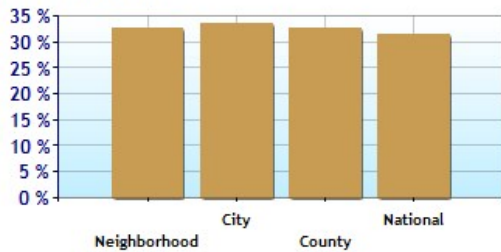

Degree Analysis for Zipcode 32819

Family Facts near 5758 Masters Blvd, Orlando, FL 32819

	Neighborhood	City	County	National
Currently Married	35.4%	38.6%	43.4%	47.2%
Never Married	38.9%	35.0%	33.3%	31.0%
Divorced	15.6%	13.3%	12.3%	10.6%
Widowed	2.3%	6.8%	4.8%	6.3%
Separated	7.8%	6.4%	6.3%	5.0%
Married w/Children	42.2%	38.2%	43.6%	43.0%
Married no Children	57.8%	61.9%	56.4%	57.0%
Single w/Children	59.5%	53.3%	56.2%	56.4%
Single no Children	40.5%	46.7%	43.9%	43.6%

Marital Status

Family Status

John Hipp
 407-253-1377
 855-429-2495
 John.Hipp@realliving.com
<http://www.realliving.com/John-Hipp-Real-Estate-Agent>

	Neighborhood	City	County	National
Unemployment Rate	10.3%	10.2%	10.3%	9.1%
Recent Job Growth	1.4%	1.8%	1.4%	-0.1%
Future Job Growth	32.6%	33.5%	32.6%	31.3%
Sales Tax	6.5%	6.5%	6.5%	6.8%
Income Tax	0.0%	0.0%	0.0%	6.3%
Cost of Living Index	125.5	103.3	103.4	100.0

Unemployment Rate - Ten Year Chart

Job Growth - Ten Year Chart

Future Job Growth

Sales and Income Tax

Cost of Living Index

	Neighborhood	City	County	National
? High School Graduates	93.9%	86.3%	86.9%	84.7%
? College Degree - 2 year	15.2%	10.1%	10.0%	7.5%
? College Degree - 4 year	24.1%	20.7%	20.2%	17.4%
? Graduate Degree	14.7%	9.5%	9.5%	10.1%
? Expenditures per Student	\$4,291	\$4,291	\$4,298	\$5,678
? Students per Teacher	16.6	16.9	16.9	14.9
? Students per Librarian	937	937	922	803
? Students per Guidance Counselor	499	499	502	513