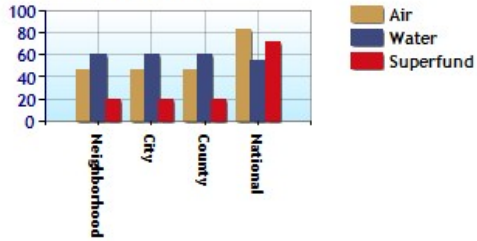

	Neighborhood	City	County	National
Altitude	118	112	105	1,060
Rainfall (inches annually)	51.7	50.8	51.0	36.5
Snowfall (inches annually)	0.0	0.0	0.0	25.0
January Avg. Low Temp	48.5	50.1	49.7	20.5
July Avg. High Temp	92.0	92.0	92.0	86.5
Days of Precipitation Annually	98	113	104	100
Days Mostly Sunny Annually	236	233	236	205
Comfort Index (during hot weather)	27	27	27	44

Altitude

Temperature Extremes

Precipitation Summary

Sunny and Cloudy Days per Annum for 32819

Comfort Index (during hot weather)

	Neighborhood	City	County	National
? Air Quality	46	46	46	83
? Watershed Quality	60	60	60	55
? Physicians per Capita	225.4	225.4	225.4	220.5
? Health Cost Index	102.0	97.6	97.9	100.0
? Superfund Site Index	20	20	20	71
? UV Index	6.1	6.1	6.1	4.3

Environmental Quality

UV Index

Commute near 5758 Masters Blvd, Orlando, FL 32819

	Neighborhood	City	County	National
Commuting by Bus	1.5%	4.7%	2.7%	2.9%
Commuting by Carpool	8.6%	9.5%	9.9%	11.4%
Commuting by Auto	85.1%	78.0%	79.9%	74.2%
Commute Time	25.3	27.1	28.8	27.1
Working at Home	1.2%	3.8%	4.4%	5.2%