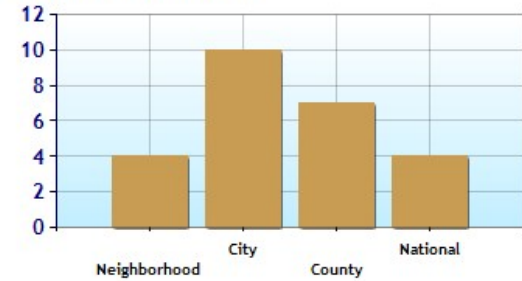

Environmental Quality

UV Index

Commute near 5758 Masters Blvd, Orlando, FL 32819

	Neighborhood	City	County	National
Commuting by Bus	1.5%	4.7%	2.7%	2.9%
Commuting by Carpool	8.6%	9.5%	9.9%	11.4%
Commuting by Auto	85.1%	78.0%	79.9%	74.2%
Commute Time	25.3	27.1	28.8	27.1
Working at Home	1.2%	3.8%	4.4%	5.2%

Commuting Methods for Zipcode 32819

Commute Time

Crime near 5758 Masters Blvd, Orlando, FL 32819

	Neighborhood	City	County	National
Property Crime Risk Index	4.0	10.0	6.0	4.0
Violent Crime Risk Index	4.0	10.0	7.0	4.0

Property Crime Risk Index

Violent Crime Risk Index

	Neighborhood	City	County	National
⊙ Air Quality	46	46	46	83
⊙ Watershed Quality	60	60	60	55
⊙ Physicians per Capita	225.4	225.4	225.4	220.5
⊙ Health Cost Index	102.0	97.6	97.9	100.0
⊙ Superfund Site Index	20	20	20	71
⊙ UV Index	6.1	6.1	6.1	4.3