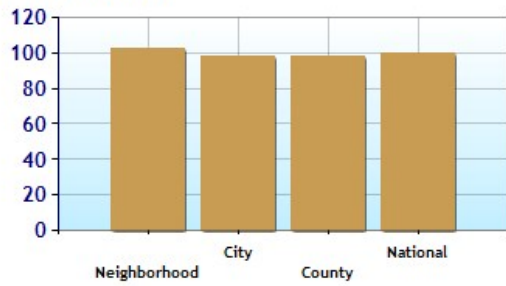

Commuting Methods for Zipcode 32819

Commute Time

Crime near 5758 Masters Blvd, Orlando, FL 32819

	Neighborhood	City	County	National
Property Crime Risk Index	4.0	10.0	6.0	4.0
Violent Crime Risk Index	4.0	10.0	7.0	4.0

Property Crime Risk Index

Violent Crime Risk Index

	Neighborhood	City	County	National
⊙ Air Quality	46	46	46	83
⊙ Watershed Quality	60	60	60	55
⊙ Physicians per Capita	225.4	225.4	225.4	220.5
⊙ Health Cost Index	102.0	97.6	97.9	100.0
⊙ Superfund Site Index	20	20	20	71
⊙ UV Index	6.1	6.1	6.1	4.3

Environmental Quality

UV Index

Health Cost Index

Physicians per Capita