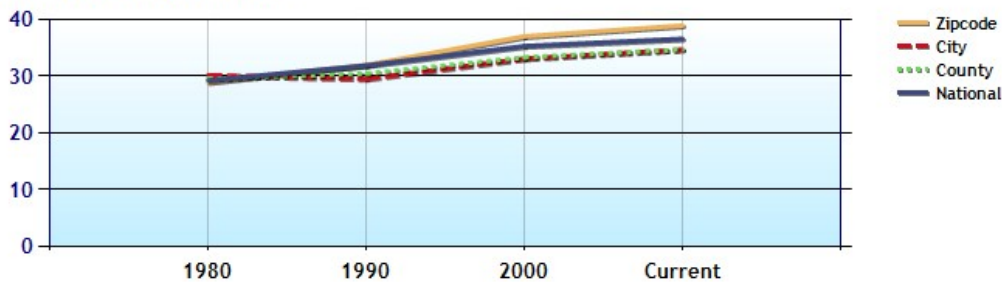

Percentage of Homes Rented - Thirty Year Chart

Percentage of Homes Owned - Thirty Year Chart

Home Use

Median Age of Home

	Neighborhood	City	County	National
Neighborhood Type	Suburban			
Population	3,872	228,446	1,121,420	307,829,557
Population Density	1,643.5	2,435.3	1,231.3	86.8
Percent Male	50.8%	49.3%	49.8%	49.3%
Percent Female	49.2%	50.7%	50.2%	50.7%
Median Age	35.6	36.2	35.7	36.6
People per Household	2.1	2.3	2.6	2.6
Median Household Income	\$40,753	\$43,787	\$52,117	\$52,954
Average Income per Capita	\$24,170	\$25,203	\$25,819	\$27,067

Population - Thirty Year Chart

Population Age vs Total Population - Thirty Year Chart

Household Income - Thirty Year Chart

Median Age - Thirty Year Chart

Median Personal Income - Thirty Year Chart

Household Breakdown - Thirty Year Chart

Male/Female Ratio for Zipcode 32819

Ethnic Breakdown for Zipcode 32819

Education near 5758 Masters Blvd, Orlando, FL 32819

	Neighborhood	City	County	National
High School Graduates	93.9%	86.3%	86.9%	84.7%
College Degree - 2 year	15.2%	10.1%	10.0%	7.5%
College Degree - 4 year	24.1%	20.7%	20.2%	17.4%
Graduate Degree	14.7%	9.5%	9.5%	10.1%
Expenditures per Student	\$4,291	\$4,291	\$4,298	\$5,678
Students per Teacher	16.6	16.9	16.9	14.9
Students per Librarian	937	937	922	803
Students per Guidance Counselor	499	499	502	513