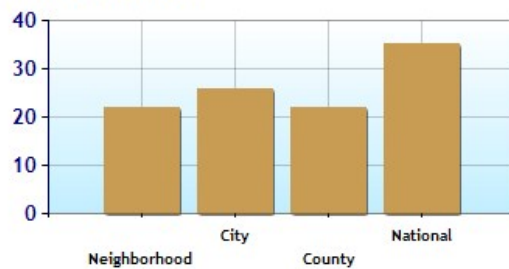

	Neighborhood	City	County	National
Median Age of Home	22.0	25.8	21.8	35.1
Homes Owned	35.6%	35.8%	55.4%	59.9%
Homes Rented	53.1%	52.9%	34.8%	29.7%
Homes Vacant	11.3%	11.3%	9.7%	10.4%

Average Rental Cost - Ten Year Chart

Percentage of Homes Rented - Thirty Year Chart

Percentage of Homes Owned - Thirty Year Chart

Home Use

Median Age of Home

	Neighborhood	City	County	National
Neighborhood Type	Suburban			
Population	3,872	228,446	1,121,420	307,829,557
Population Density	1,643.5	2,435.3	1,231.3	86.8
Percent Male	50.8%	49.3%	49.8%	49.3%
Percent Female	49.2%	50.7%	50.2%	50.7%
Median Age	35.6	36.2	35.7	36.6
People per Household	2.1	2.3	2.6	2.6
Median Household Income	\$40,753	\$43,787	\$52,117	\$52,954
Average Income per Capita	\$24,170	\$25,203	\$25,819	\$27,067

Population - Thirty Year Chart

Population Age vs Total Population - Thirty Year Chart

Household Income - Thirty Year Chart

Median Age - Thirty Year Chart

Median Personal Income - Thirty Year Chart

Household Breakdown - Thirty Year Chart

Male/Female Ratio for Zipcode 32819

Ethnic Breakdown for Zipcode 32819

Education near 5758 Masters Blvd, Orlando, FL 32819

	Neighborhood	City	County	National
High School Graduates	93.9%	86.3%	86.9%	84.7%
College Degree - 2 year	15.2%	10.1%	10.0%	7.5%
College Degree - 4 year	24.1%	20.7%	20.2%	17.4%
Graduate Degree	14.7%	9.5%	9.5%	10.1%
Expenditures per Student	\$4,291	\$4,291	\$4,298	\$5,678
Students per Teacher	16.6	16.9	16.9	14.9
Students per Librarian	937	937	922	803
Students per Guidance Counselor	499	499	502	513