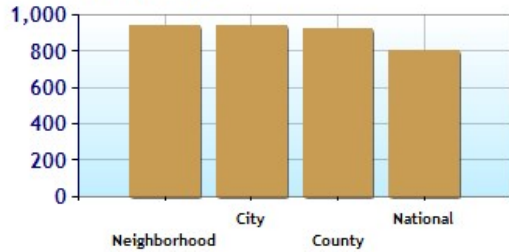

Students per Librarian