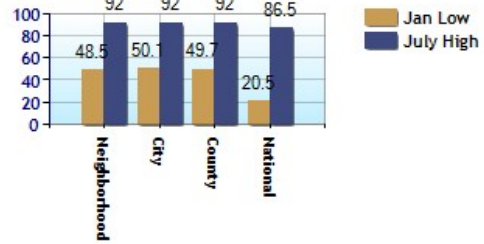

Temperature Extremes