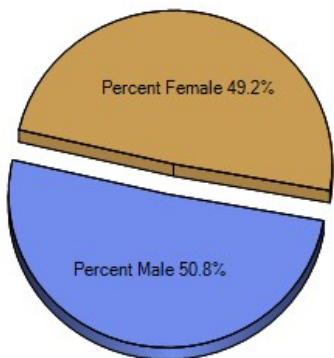

Percentage of Homes Rented - Thirty Year Chart

Percentage of Homes Owned - Thirty Year Chart

Home Use

Median Age of Home

	Neighborhood	City	County	National
Neighborhood Type	Suburban			
Population	3,872	228,446	1,121,420	307,829,557
Population Density	1,643.5	2,435.3	1,231.3	86.8
Percent Male	50.8%	49.3%	49.8%	49.3%
Percent Female	49.2%	50.7%	50.2%	50.7%
Median Age	35.6	36.2	35.7	36.6
People per Household	2.1	2.3	2.6	2.6
Median Household Income	\$40,753	\$43,787	\$52,117	\$52,954
Average Income per Capita	\$24,170	\$25,203	\$25,819	\$27,067

Population - Thirty Year Chart

Population Age vs Total Population - Thirty Year Chart

Household Income - Thirty Year Chart

Median Age - Thirty Year Chart

Median Personal Income - Thirty Year Chart

Household Breakdown - Thirty Year Chart

Male/Female Ratio for Zipcode 32819

Ethnic Breakdown for Zipcode 32819

Education near 5758 Masters Blvd, Orlando, FL 32819

	Neighborhood	City	County	National
High School Graduates	93.9%	86.3%	86.9%	84.7%
College Degree - 2 year	15.2%	10.1%	10.0%	7.5%
College Degree - 4 year	24.1%	20.7%	20.2%	17.4%
Graduate Degree	14.7%	9.5%	9.5%	10.1%
Expenditures per Student	\$4,291	\$4,291	\$4,298	\$5,678
Students per Teacher	16.6	16.9	16.9	14.9
Students per Librarian	937	937	922	803
Students per Guidance Counselor	499	499	502	513