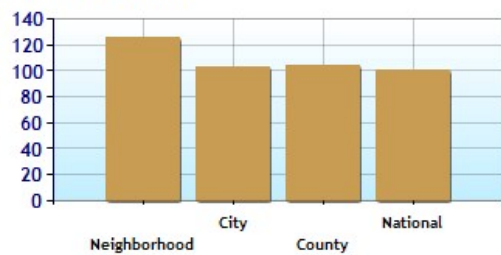

Marital Status

Family Status

John Hipp
 407-253-1377
 855-429-2495
 John.Hipp@realliving.com
<http://www.realliving.com/John-Hipp-Real-Estate-Agent>

	Neighborhood	City	County	National
Unemployment Rate	10.3%	10.2%	10.3%	9.1%
Recent Job Growth	1.4%	1.8%	1.4%	-0.1%
Future Job Growth	32.6%	33.5%	32.6%	31.3%
Sales Tax	6.5%	6.5%	6.5%	6.8%
Income Tax	0.0%	0.0%	0.0%	6.3%
Cost of Living Index	125.5	103.3	103.4	100.0

Unemployment Rate - Ten Year Chart

Job Growth - Ten Year Chart

Future Job Growth

Sales and Income Tax

Cost of Living Index

	Neighborhood	City	County	National
? High School Graduates	93.9%	86.3%	86.9%	84.7%
? College Degree - 2 year	15.2%	10.1%	10.0%	7.5%
? College Degree - 4 year	24.1%	20.7%	20.2%	17.4%
? Graduate Degree	14.7%	9.5%	9.5%	10.1%
? Expenditures per Student	\$4,291	\$4,291	\$4,298	\$5,678
? Students per Teacher	16.6	16.9	16.9	14.9
? Students per Librarian	937	937	922	803
? Students per Guidance Counselor	499	499	502	513