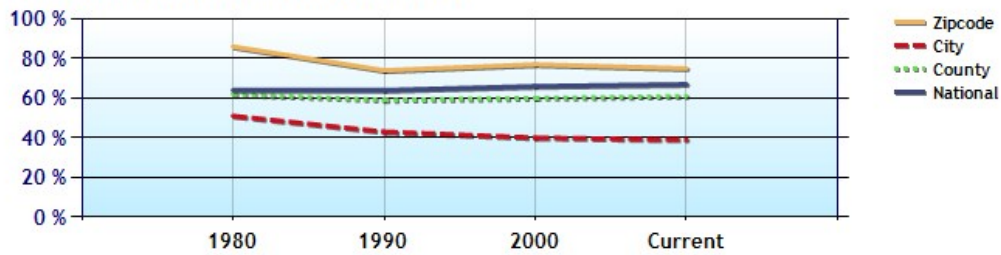

	Neighborhood	City	County	National
Median Age of Home	22.0	25.8	21.8	35.1
Homes Owned	35.6%	35.8%	55.4%	59.9%
Homes Rented	53.1%	52.9%	34.8%	29.7%
Homes Vacant	11.3%	11.3%	9.7%	10.4%

Average Rental Cost - Ten Year Chart

Percentage of Homes Rented - Thirty Year Chart

Percentage of Homes Owned - Thirty Year Chart

Home Use

Median Age of Home

	Neighborhood	City	County	National
Neighborhood Type	Suburban			
Population	3,872	228,446	1,121,420	307,829,557
Population Density	1,643.5	2,435.3	1,231.3	86.8
Percent Male	50.8%	49.3%	49.8%	49.3%
Percent Female	49.2%	50.7%	50.2%	50.7%
Median Age	35.6	36.2	35.7	36.6
People per Household	2.1	2.3	2.6	2.6
Median Household Income	\$40,753	\$43,787	\$52,117	\$52,954
Average Income per Capita	\$24,170	\$25,203	\$25,819	\$27,067

Population - Thirty Year Chart

Population Age vs Total Population - Thirty Year Chart

Household Income - Thirty Year Chart

Median Age - Thirty Year Chart

Median Personal Income - Thirty Year Chart

Household Breakdown - Thirty Year Chart