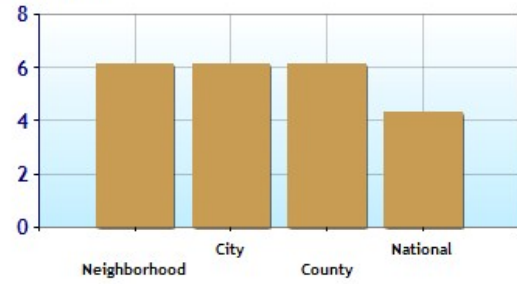

Property Crime Risk Index

Violent Crime Risk Index

	Neighborhood	City	County	National
⊙ Air Quality	46	46	46	83
⊙ Watershed Quality	60	60	60	55
⊙ Physicians per Capita	225.4	225.4	225.4	220.5
⊙ Health Cost Index	102.0	97.6	97.9	100.0
⊙ Superfund Site Index	20	20	20	71
⊙ UV Index	6.1	6.1	6.1	4.3

Environmental Quality

UV Index

Health Cost Index

Physicians per Capita