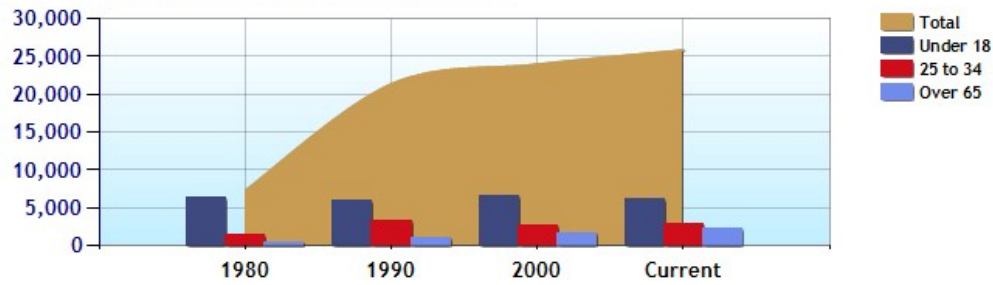

	Neighborhood	City	County	National
Median Age of Home	22.0	25.8	21.8	35.1
Homes Owned	35.6%	35.8%	55.4%	59.9%
Homes Rented	53.1%	52.9%	34.8%	29.7%
Homes Vacant	11.3%	11.3%	9.7%	10.4%

Average Rental Cost - Ten Year Chart

Percentage of Homes Rented - Thirty Year Chart

Percentage of Homes Owned - Thirty Year Chart

Home Use

Median Age of Home

	Neighborhood	City	County	National
Neighborhood Type	Suburban			
Population	3,872	228,446	1,121,420	307,829,557
Population Density	1,643.5	2,435.3	1,231.3	86.8
Percent Male	50.8%	49.3%	49.8%	49.3%
Percent Female	49.2%	50.7%	50.2%	50.7%
Median Age	35.6	36.2	35.7	36.6
People per Household	2.1	2.3	2.6	2.6
Median Household Income	\$40,753	\$43,787	\$52,117	\$52,954
Average Income per Capita	\$24,170	\$25,203	\$25,819	\$27,067

Population - Thirty Year Chart

Population Age vs Total Population - Thirty Year Chart

Household Income - Thirty Year Chart

Median Age - Thirty Year Chart

Median Personal Income - Thirty Year Chart

Household Breakdown - Thirty Year Chart