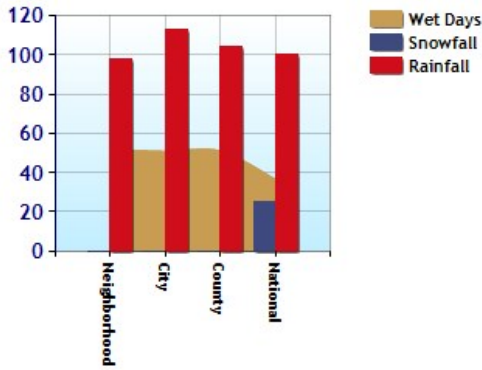

	Neighborhood	City	County	National
Altitude	118	112	105	1,060
Rainfall (inches annually)	51.7	50.8	51.0	36.5
Snowfall (inches annually)	0.0	0.0	0.0	25.0
January Avg. Low Temp	48.5	50.1	49.7	20.5
July Avg. High Temp	92.0	92.0	92.0	86.5
Days of Precipitation Annually	98	113	104	100
Days Mostly Sunny Annually	236	233	236	205
Comfort Index (during hot weather)	27	27	27	44

Altitude

Temperature Extremes

Precipitation Summary

Sunny and Cloudy Days per Annum for 32819

Comfort Index (during hot weather)

	Neighborhood	City	County	National
? Air Quality	46	46	46	83
? Watershed Quality	60	60	60	55
? Physicians per Capita	225.4	225.4	225.4	220.5
? Health Cost Index	102.0	97.6	97.9	100.0
? Superfund Site Index	20	20	20	71
? UV Index	6.1	6.1	6.1	4.3