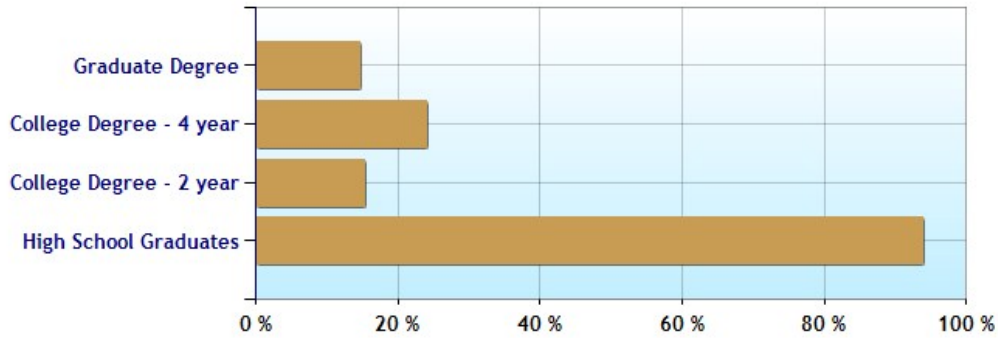

Education near 5758 Masters Blvd, Orlando, FL 32819

	Neighborhood	City	County	National
High School Graduates	93.9%	86.3%	86.9%	84.7%
College Degree - 2 year	15.2%	10.1%	10.0%	7.5%
College Degree - 4 year	24.1%	20.7%	20.2%	17.4%
Graduate Degree	14.7%	9.5%	9.5%	10.1%
Expenditures per Student	$4,291	$4,291	$4,298	$5,678
Students per Teacher	16.6	16.9	16.9	14.9
Students per Librarian	937	937	922	803
Students per Guidance Counselor	499	499	502	513

Degree Analysis for Zipcode 32819

Family Facts near 5758 Masters Blvd, Orlando, FL 32819

	Neighborhood	City	County	National
Currently Married	35.4%	38.6%	43.4%	47.2%
Never Married	38.9%	35.0%	33.3%	31.0%
Divorced	15.6%	13.3%	12.3%	10.6%
Widowed	2.3%	6.8%	4.8%	6.3%
Separated	7.8%	6.4%	6.3%	5.0%
Married w/Children	42.2%	38.2%	43.6%	43.0%
Married no Children	57.8%	61.9%	56.4%	57.0%
Single w/Children	59.5%	53.3%	56.2%	56.4%
Single no Children	40.5%	46.7%	43.9%	43.6%