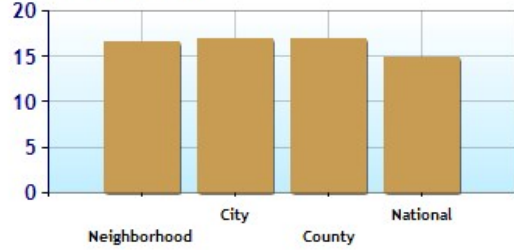

Students per Teacher