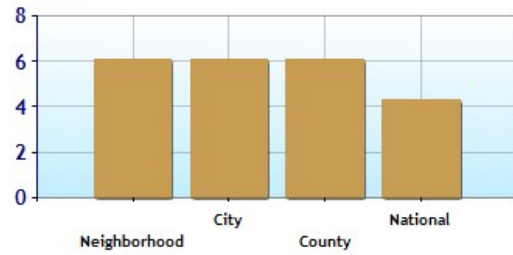

	Neighborhood	City	County	National
Altitude	118	112	105	1,060
Rainfall (inches annually)	51.7	50.8	51.0	36.5
Snowfall (inches annually)	0.0	0.0	0.0	25.0
January Avg. Low Temp	48.5	50.1	49.7	20.5
July Avg. High Temp	92.0	92.0	92.0	86.5
Days of Precipitation Annually	98	113	104	100
Days Mostly Sunny Annually	236	233	236	205
Comfort Index (during hot weather)	27	27	27	44

Altitude

Temperature Extremes

Precipitation Summary

Sunny and Cloudy Days per Annum for 32819

Comfort Index (during hot weather)

	Neighborhood	City	County	National
? Air Quality	46	46	46	83
? Watershed Quality	60	60	60	55
? Physicians per Capita	225.4	225.4	225.4	220.5
? Health Cost Index	102.0	97.6	97.9	100.0
? Superfund Site Index	20	20	20	71
? UV Index	6.1	6.1	6.1	4.3

Environmental Quality

UV Index

Commute near 5758 Masters Blvd, Orlando, FL 32819

	Neighborhood	City	County	National
Commuting by Bus	1.5%	4.7%	2.7%	2.9%
Commuting by Carpool	8.6%	9.5%	9.9%	11.4%
Commuting by Auto	85.1%	78.0%	79.9%	74.2%
Commute Time	25.3	27.1	28.8	27.1
Working at Home	1.2%	3.8%	4.4%	5.2%