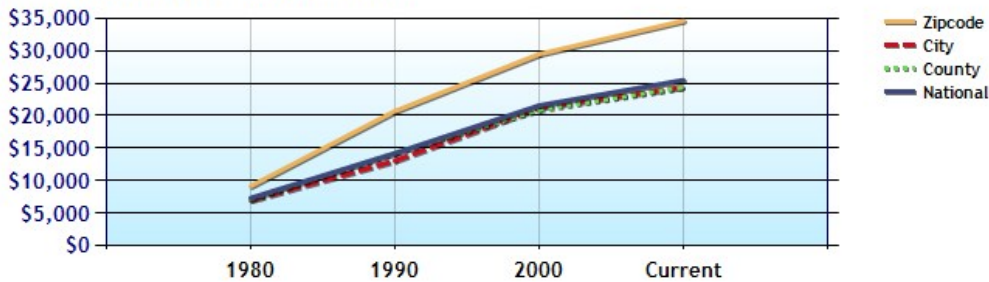

Percentage of Homes Rented - Thirty Year Chart

Percentage of Homes Owned - Thirty Year Chart

Home Use

Median Age of Home

	Neighborhood	City	County	National
Neighborhood Type	Suburban			
Population	3,872	228,446	1,121,420	307,829,557
Population Density	1,643.5	2,435.3	1,231.3	86.8
Percent Male	50.8%	49.3%	49.8%	49.3%
Percent Female	49.2%	50.7%	50.2%	50.7%
Median Age	35.6	36.2	35.7	36.6
People per Household	2.1	2.3	2.6	2.6
Median Household Income	\$40,753	\$43,787	\$52,117	\$52,954
Average Income per Capita	\$24,170	\$25,203	\$25,819	\$27,067

Population - Thirty Year Chart

Population Age vs Total Population - Thirty Year Chart

Household Income - Thirty Year Chart

Median Age - Thirty Year Chart

Median Personal Income - Thirty Year Chart

Household Breakdown - Thirty Year Chart

Male/Female Ratio for Zipcode 32819

Ethnic Breakdown for Zipcode 32819

Education near 5758 Masters Blvd, Orlando, FL 32819

	Neighborhood	City	County	National
High School Graduates	93.9%	86.3%	86.9%	84.7%
College Degree - 2 year	15.2%	10.1%	10.0%	7.5%
College Degree - 4 year	24.1%	20.7%	20.2%	17.4%
Graduate Degree	14.7%	9.5%	9.5%	10.1%
Expenditures per Student	\$4,291	\$4,291	\$4,298	\$5,678
Students per Teacher	16.6	16.9	16.9	14.9
Students per Librarian	937	937	922	803
Students per Guidance Counselor	499	499	502	513