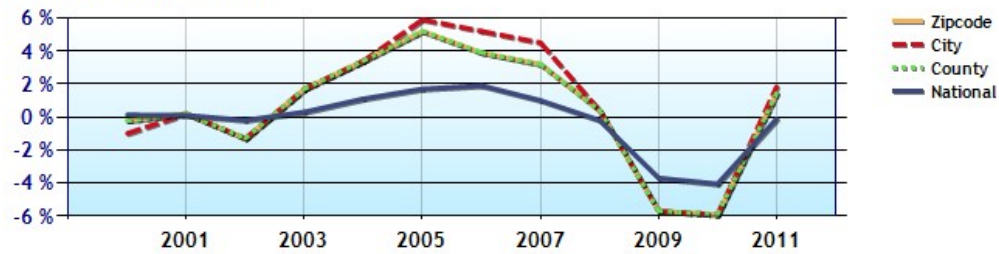

Job Growth - Ten Year Chart