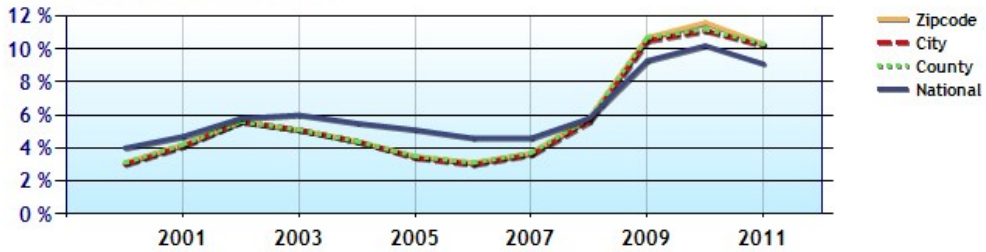

Neighborhood	City	County	National
Unemployment Rate	10.3%	10.2%	10.3%	9.1%
Recent Job Growth	1.4%	1.8%	1.4%	-0.1%
Future Job Growth	32.6%	33.5%	32.6%	31.3%
Sales Tax	6.5%	6.5%	6.5%	6.8%
Income Tax	0.0%	0.0%	0.0%	6.3%
Cost of Living Index	125.5	103.3	103.4	100.0

Unemployment Rate - Ten Year Chart