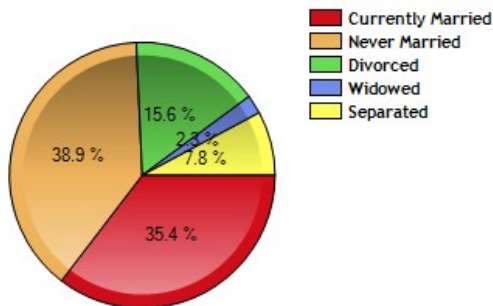

Marital Status