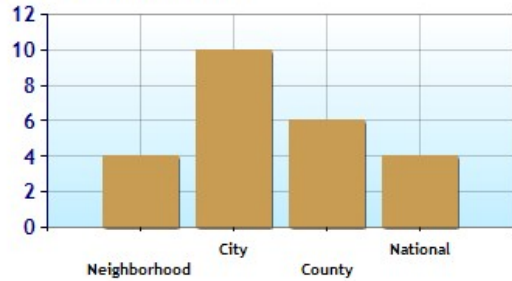

Environmental Quality

UV Index

Commute near 5758 Masters Blvd, Orlando, FL 32819

	Neighborhood	City	County	National
Commuting by Bus	1.5%	4.7%	2.7%	2.9%
Commuting by Carpool	8.6%	9.5%	9.9%	11.4%
Commuting by Auto	85.1%	78.0%	79.9%	74.2%
Commute Time	25.3	27.1	28.8	27.1
Working at Home	1.2%	3.8%	4.4%	5.2%

Commuting Methods for Zipcode 32819

Commute Time

Crime near 5758 Masters Blvd, Orlando, FL 32819

	Neighborhood	City	County	National
Property Crime Risk Index	4.0	10.0	6.0	4.0
Violent Crime Risk Index	4.0	10.0	7.0	4.0

Property Crime Risk Index

Violent Crime Risk Index

	Neighborhood	City	County	National
⊙ Air Quality	46	46	46	83
⊙ Watershed Quality	60	60	60	55
⊙ Physicians per Capita	225.4	225.4	225.4	220.5
⊙ Health Cost Index	102.0	97.6	97.9	100.0
⊙ Superfund Site Index	20	20	20	71
⊙ UV Index	6.1	6.1	6.1	4.3