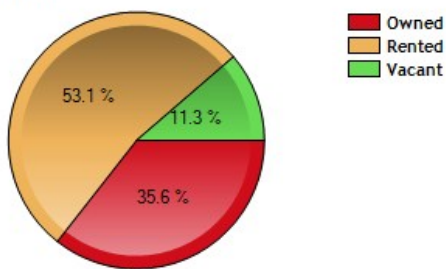

	Neighborhood	City	County	National
Median Age of Home	22.0	25.8	21.8	35.1
Homes Owned	35.6%	35.8%	55.4%	59.9%
Homes Rented	53.1%	52.9%	34.8%	29.7%
Homes Vacant	11.3%	11.3%	9.7%	10.4%

Average Rental Cost - Ten Year Chart

Percentage of Homes Rented - Thirty Year Chart

Percentage of Homes Owned - Thirty Year Chart

Home Use

Median Age of Home

	Neighborhood	City	County	National
Neighborhood Type	Suburban			
Population	3,872	228,446	1,121,420	307,829,557
Population Density	1,643.5	2,435.3	1,231.3	86.8
Percent Male	50.8%	49.3%	49.8%	49.3%
Percent Female	49.2%	50.7%	50.2%	50.7%
Median Age	35.6	36.2	35.7	36.6
People per Household	2.1	2.3	2.6	2.6
Median Household Income	\$40,753	\$43,787	\$52,117	\$52,954
Average Income per Capita	\$24,170	\$25,203	\$25,819	\$27,067

Population - Thirty Year Chart

Population Age vs Total Population - Thirty Year Chart

Household Income - Thirty Year Chart

Median Age - Thirty Year Chart

Median Personal Income - Thirty Year Chart

Household Breakdown - Thirty Year Chart