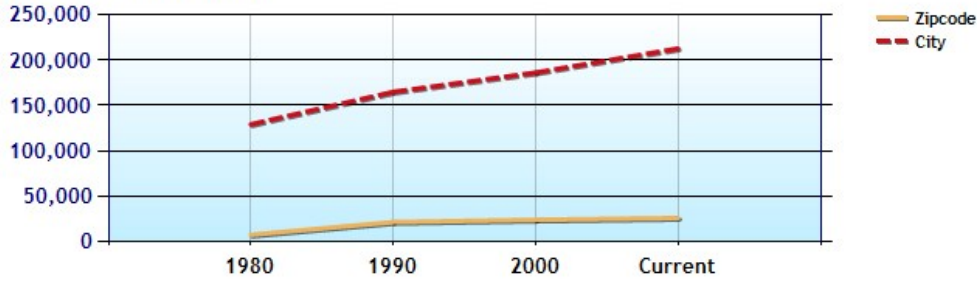

Percentage of Homes Rented - Thirty Year Chart

Percentage of Homes Owned - Thirty Year Chart

Home Use

Median Age of Home

	Neighborhood	City	County	National
Neighborhood Type	Suburban			
Population	3,872	228,446	1,121,420	307,829,557
Population Density	1,643.5	2,435.3	1,231.3	86.8
Percent Male	50.8%	49.3%	49.8%	49.3%
Percent Female	49.2%	50.7%	50.2%	50.7%
Median Age	35.6	36.2	35.7	36.6
People per Household	2.1	2.3	2.6	2.6
Median Household Income	\$40,753	\$43,787	\$52,117	\$52,954
Average Income per Capita	\$24,170	\$25,203	\$25,819	\$27,067

Population - Thirty Year Chart

Population Age vs Total Population - Thirty Year Chart

Household Income - Thirty Year Chart

Median Age - Thirty Year Chart

Median Personal Income - Thirty Year Chart

Household Breakdown - Thirty Year Chart