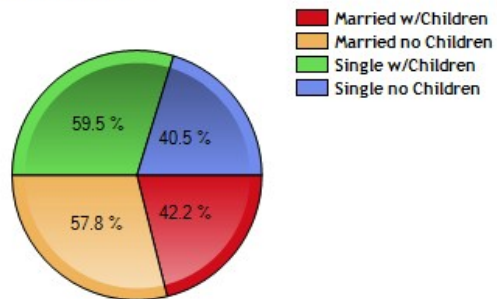

Family Status

John Hipp
407-253-1377
855-429-2495
John.Hipp@realliving.com
<http://www.realliving.com/John-Hipp-Real-Estate-Agent>