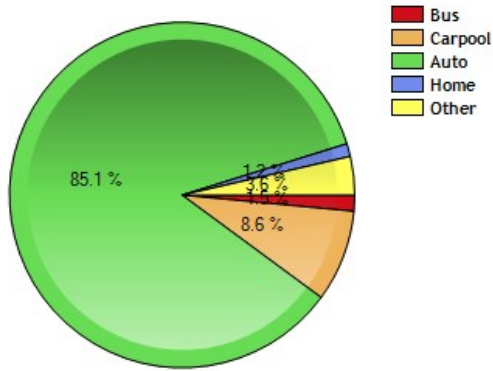

Commute near 5758 Masters Blvd, Orlando, FL 32819

	Neighborhood	City	County	National
Commuting by Bus	1.5%	4.7%	2.7%	2.9%
Commuting by Carpool	8.6%	9.5%	9.9%	11.4%
Commuting by Auto	85.1%	78.0%	79.9%	74.2%
Commute Time	25.3	27.1	28.8	27.1
Working at Home	1.2%	3.8%	4.4%	5.2%

Commuting Methods for Zipcode 32819