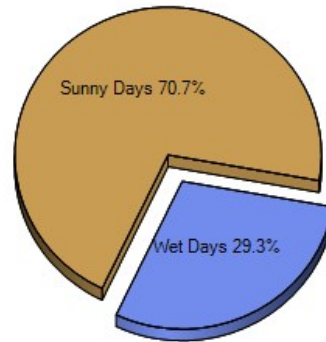

	Neighborhood	City	County	National
Altitude	118	112	105	1,060
Rainfall (inches annually)	51.7	50.8	51.0	36.5
Snowfall (inches annually)	0.0	0.0	0.0	25.0
January Avg. Low Temp	48.5	50.1	49.7	20.5
July Avg. High Temp	92.0	92.0	92.0	86.5
Days of Precipitation Annually	98	113	104	100
Days Mostly Sunny Annually	236	233	236	205
Comfort Index (during hot weather)	27	27	27	44

Altitude

Temperature Extremes

Precipitation Summary

Sunny and Cloudy Days per Annum for 32819

Comfort Index (during hot weather)

	Neighborhood	City	County	National
? Air Quality	46	46	46	83
? Watershed Quality	60	60	60	55
? Physicians per Capita	225.4	225.4	225.4	220.5
? Health Cost Index	102.0	97.6	97.9	100.0
? Superfund Site Index	20	20	20	71
? UV Index	6.1	6.1	6.1	4.3