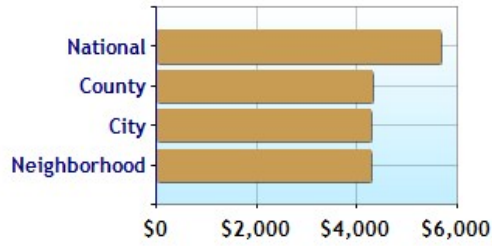

Neighborhood	City	County	National
? High School Graduates	93.9%	86.3%	86.9%	84.7%
? College Degree - 2 year	15.2%	10.1%	10.0%	7.5%
? College Degree - 4 year	24.1%	20.7%	20.2%	17.4%
? Graduate Degree	14.7%	9.5%	9.5%	10.1%
? Expenditures per Student	$4,291	$4,291	$4,298	$5,678
? Students per Teacher	16.6	16.9	16.9	14.9
? Students per Librarian	937	937	922	803
? Students per Guidance Counselor	499	499	502	513

Expenditures per Student