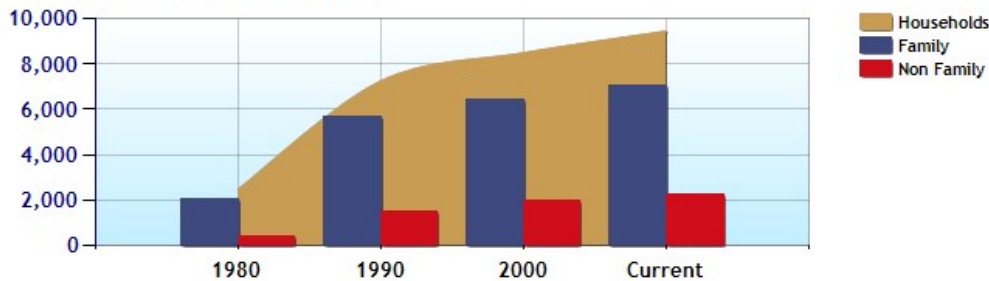

	Neighborhood	City	County	National
Median Age of Home	22.0	25.8	21.8	35.1
Homes Owned	35.6%	35.8%	55.4%	59.9%
Homes Rented	53.1%	52.9%	34.8%	29.7%
Homes Vacant	11.3%	11.3%	9.7%	10.4%

Average Rental Cost - Ten Year Chart

Percentage of Homes Rented - Thirty Year Chart

Percentage of Homes Owned - Thirty Year Chart

Home Use

Median Age of Home

	Neighborhood	City	County	National
Neighborhood Type	Suburban			
Population	3,872	228,446	1,121,420	307,829,557
Population Density	1,643.5	2,435.3	1,231.3	86.8
Percent Male	50.8%	49.3%	49.8%	49.3%
Percent Female	49.2%	50.7%	50.2%	50.7%
Median Age	35.6	36.2	35.7	36.6
People per Household	2.1	2.3	2.6	2.6
Median Household Income	\$40,753	\$43,787	\$52,117	\$52,954
Average Income per Capita	\$24,170	\$25,203	\$25,819	\$27,067

Population - Thirty Year Chart

Population Age vs Total Population - Thirty Year Chart

Household Income - Thirty Year Chart

Median Age - Thirty Year Chart

Median Personal Income - Thirty Year Chart

Household Breakdown - Thirty Year Chart

Male/Female Ratio for Zipcode 32819

Ethnic Breakdown for Zipcode 32819

Education near 5758 Masters Blvd, Orlando, FL 32819

	Neighborhood	City	County	National
High School Graduates	93.9%	86.3%	86.9%	84.7%
College Degree - 2 year	15.2%	10.1%	10.0%	7.5%
College Degree - 4 year	24.1%	20.7%	20.2%	17.4%
Graduate Degree	14.7%	9.5%	9.5%	10.1%
Expenditures per Student	\$4,291	\$4,291	\$4,298	\$5,678
Students per Teacher	16.6	16.9	16.9	14.9
Students per Librarian	937	937	922	803
Students per Guidance Counselor	499	499	502	513