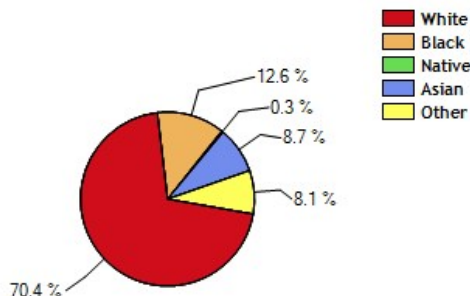

	Neighborhood	City	County	National
Median Age of Home	22.0	25.8	21.8	35.1
Homes Owned	35.6%	35.8%	55.4%	59.9%
Homes Rented	53.1%	52.9%	34.8%	29.7%
Homes Vacant	11.3%	11.3%	9.7%	10.4%

Average Rental Cost - Ten Year Chart

Percentage of Homes Rented - Thirty Year Chart

Percentage of Homes Owned - Thirty Year Chart

Home Use

Median Age of Home

	Neighborhood	City	County	National
Neighborhood Type	Suburban			
Population	3,872	228,446	1,121,420	307,829,557
Population Density	1,643.5	2,435.3	1,231.3	86.8
Percent Male	50.8%	49.3%	49.8%	49.3%
Percent Female	49.2%	50.7%	50.2%	50.7%
Median Age	35.6	36.2	35.7	36.6
People per Household	2.1	2.3	2.6	2.6
Median Household Income	\$40,753	\$43,787	\$52,117	\$52,954
Average Income per Capita	\$24,170	\$25,203	\$25,819	\$27,067

Population - Thirty Year Chart

Population Age vs Total Population - Thirty Year Chart

Household Income - Thirty Year Chart

Median Age - Thirty Year Chart

Median Personal Income - Thirty Year Chart

Household Breakdown - Thirty Year Chart

Male/Female Ratio for Zipcode 32819

Ethnic Breakdown for Zipcode 32819

Education near 5758 Masters Blvd, Orlando, FL 32819

	Neighborhood	City	County	National
High School Graduates	93.9%	86.3%	86.9%	84.7%
College Degree - 2 year	15.2%	10.1%	10.0%	7.5%
College Degree - 4 year	24.1%	20.7%	20.2%	17.4%
Graduate Degree	14.7%	9.5%	9.5%	10.1%
Expenditures per Student	\$4,291	\$4,291	\$4,298	\$5,678
Students per Teacher	16.6	16.9	16.9	14.9
Students per Librarian	937	937	922	803
Students per Guidance Counselor	499	499	502	513