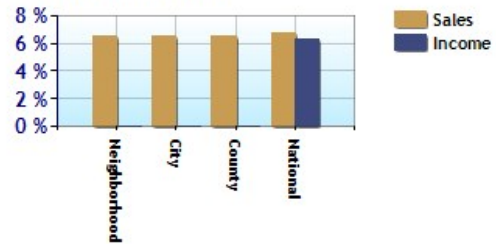

Marital Status

Family Status

John Hipp
 407-253-1377
 855-429-2495
 John.Hipp@realliving.com
<http://www.realliving.com/John-Hipp-Real-Estate-Agent>

	Neighborhood	City	County	National
Unemployment Rate	10.3%	10.2%	10.3%	9.1%
Recent Job Growth	1.4%	1.8%	1.4%	-0.1%
Future Job Growth	32.6%	33.5%	32.6%	31.3%
Sales Tax	6.5%	6.5%	6.5%	6.8%
Income Tax	0.0%	0.0%	0.0%	6.3%
Cost of Living Index	125.5	103.3	103.4	100.0

Unemployment Rate - Ten Year Chart

Job Growth - Ten Year Chart

Future Job Growth

Sales and Income Tax

Cost of Living Index

	Neighborhood	City	County	National
? High School Graduates	93.9%	86.3%	86.9%	84.7%
? College Degree - 2 year	15.2%	10.1%	10.0%	7.5%
? College Degree - 4 year	24.1%	20.7%	20.2%	17.4%
? Graduate Degree	14.7%	9.5%	9.5%	10.1%
? Expenditures per Student	\$4,291	\$4,291	\$4,298	\$5,678
? Students per Teacher	16.6	16.9	16.9	14.9
? Students per Librarian	937	937	922	803
? Students per Guidance Counselor	499	499	502	513