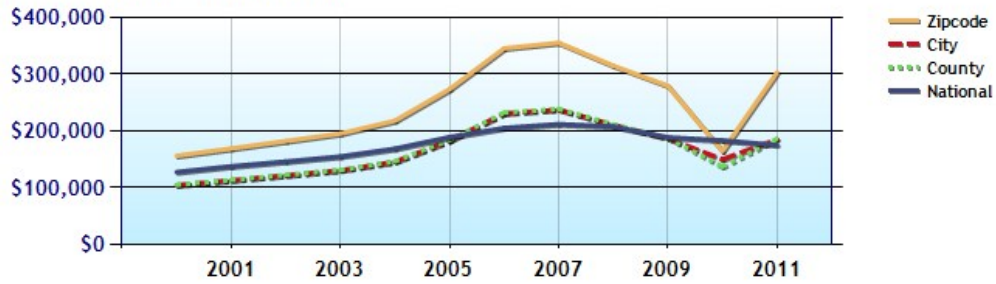

	Neighborhood	City	County	National
Median Home Value	\$223,800	\$185,100	\$186,000	\$175,100
Home Appreciation	-8.3%	-7.6%	-8.0%	-3.2%

Median Home Value - Ten Year Chart

Home Appreciation - Ten Year Chart

	Neighborhood	City	County	National
Median Age of Home	22.0	25.8	21.8	35.1
Homes Owned	35.6%	35.8%	55.4%	59.9%
Homes Rented	53.1%	52.9%	34.8%	29.7%
Homes Vacant	11.3%	11.3%	9.7%	10.4%

Average Rental Cost - Ten Year Chart