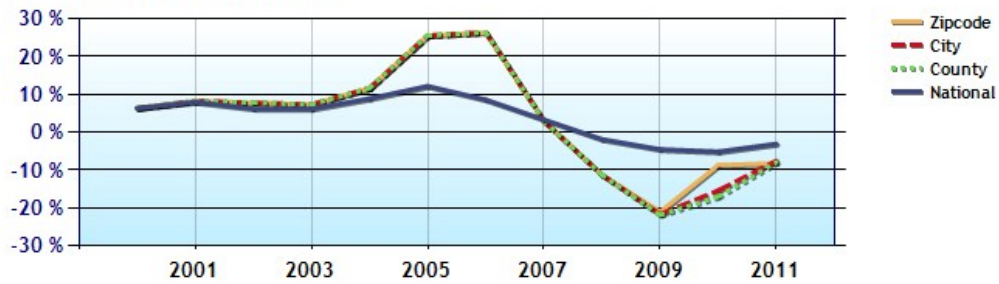

	Neighborhood	City	County	National
Median Home Value	\$223,800	\$185,100	\$186,000	\$175,100
Home Appreciation	-8.3%	-7.6%	-8.0%	-3.2%

Median Home Value - Ten Year Chart

Home Appreciation - Ten Year Chart

	Neighborhood	City	County	National
Median Age of Home	22.0	25.8	21.8	35.1
Homes Owned	35.6%	35.8%	55.4%	59.9%
Homes Rented	53.1%	52.9%	34.8%	29.7%
Homes Vacant	11.3%	11.3%	9.7%	10.4%

Average Rental Cost - Ten Year Chart