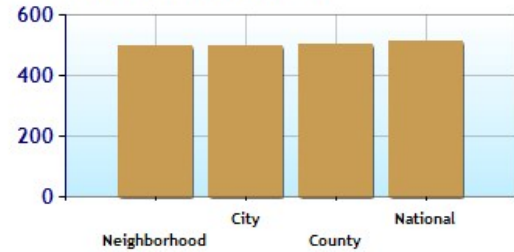

Unemployment Rate - Ten Year Chart

Job Growth - Ten Year Chart

Future Job Growth

Sales and Income Tax

Cost of Living Index

	Neighborhood	City	County	National
? High School Graduates	93.9%	86.3%	86.9%	84.7%
? College Degree - 2 year	15.2%	10.1%	10.0%	7.5%
? College Degree - 4 year	24.1%	20.7%	20.2%	17.4%
? Graduate Degree	14.7%	9.5%	9.5%	10.1%
? Expenditures per Student	\$4,291	\$4,291	\$4,298	\$5,678
? Students per Teacher	16.6	16.9	16.9	14.9
? Students per Librarian	937	937	922	803
? Students per Guidance Counselor	499	499	502	513

Expenditures per Student

Students per Teacher

Students per Librarian

Students per Guidance Counselor

High Schools near 5758 Masters Blvd, Orlando, FL 32819

School	Grades	Students	P/T Ratio	Zipcode
<u>Dr. Phillips High School</u>	09-12	3551	20.6	32819
<u>Olympia High School</u>	09-12	3043	21.1	32835
<u>Timber Creek High School</u>	09-12	4332	20.4	32828
<u>Colonial High School</u>	09-12	3814	22.2	32807
<u>University High School</u>	09-12	3454	20.8	32817
<u>Cypress Creek Senior High School</u>	09-12	3380	19.2	32824
<u>Winter Park High School</u>	09-12	3177	18.3	32792
<u>Boone High School</u>	09-12	3083	19.9	32806
<u>Freedom High School</u>	09-12	2808	22.5	32837
<u>West Orange High School</u>	09-12	2788	22.9	34787
<u>Ocoee High School</u>	09-12	2660	24.4	34761
<u>Apopka High School</u>	09-12	2626	20.2	32712