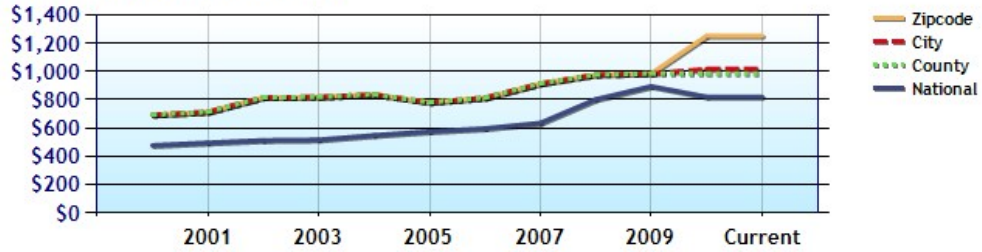

	Neighborhood	City	County	National
Median Home Value	\$223,800	\$185,100	\$186,000	\$175,100
Home Appreciation	-8.3%	-7.6%	-8.0%	-3.2%

Median Home Value - Ten Year Chart

Home Appreciation - Ten Year Chart

	Neighborhood	City	County	National
Median Age of Home	22.0	25.8	21.8	35.1
Homes Owned	35.6%	35.8%	55.4%	59.9%
Homes Rented	53.1%	52.9%	34.8%	29.7%
Homes Vacant	11.3%	11.3%	9.7%	10.4%

Average Rental Cost - Ten Year Chart

Percentage of Homes Rented - Thirty Year Chart

Percentage of Homes Owned - Thirty Year Chart

Home Use

Median Age of Home

	Neighborhood	City	County	National
Neighborhood Type	Suburban			
Population	3,872	228,446	1,121,420	307,829,557
Population Density	1,643.5	2,435.3	1,231.3	86.8
Percent Male	50.8%	49.3%	49.8%	49.3%
Percent Female	49.2%	50.7%	50.2%	50.7%
Median Age	35.6	36.2	35.7	36.6
People per Household	2.1	2.3	2.6	2.6
Median Household Income	\$40,753	\$43,787	\$52,117	\$52,954
Average Income per Capita	\$24,170	\$25,203	\$25,819	\$27,067