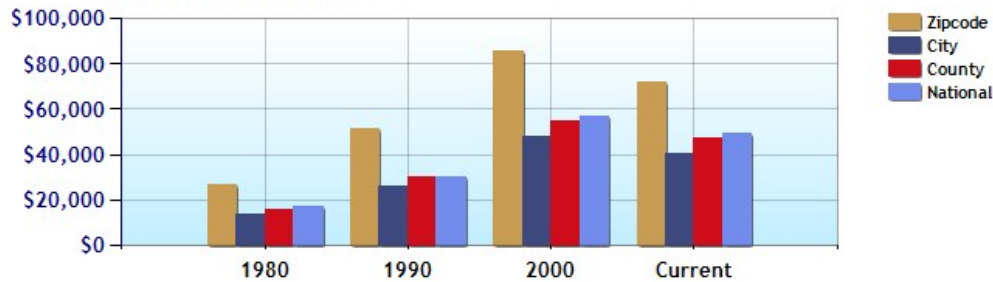

	Neighborhood	City	County	National
Median Age of Home	22.0	25.8	21.8	35.1
Homes Owned	35.6%	35.8%	55.4%	59.9%
Homes Rented	53.1%	52.9%	34.8%	29.7%
Homes Vacant	11.3%	11.3%	9.7%	10.4%

Average Rental Cost - Ten Year Chart

Percentage of Homes Rented - Thirty Year Chart

Percentage of Homes Owned - Thirty Year Chart

Home Use

Median Age of Home

	Neighborhood	City	County	National
Neighborhood Type	Suburban			
Population	3,872	228,446	1,121,420	307,829,557
Population Density	1,643.5	2,435.3	1,231.3	86.8
Percent Male	50.8%	49.3%	49.8%	49.3%
Percent Female	49.2%	50.7%	50.2%	50.7%
Median Age	35.6	36.2	35.7	36.6
People per Household	2.1	2.3	2.6	2.6
Median Household Income	\$40,753	\$43,787	\$52,117	\$52,954
Average Income per Capita	\$24,170	\$25,203	\$25,819	\$27,067

Population - Thirty Year Chart

Population Age vs Total Population - Thirty Year Chart

Household Income - Thirty Year Chart

Median Age - Thirty Year Chart

Median Personal Income - Thirty Year Chart

Household Breakdown - Thirty Year Chart