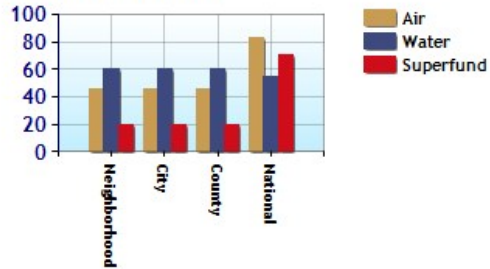

Property Crime Risk Index

Violent Crime Risk Index

	Neighborhood	City	County	National
⊙ Air Quality	46	46	46	83
⊙ Watershed Quality	60	60	60	55
⊙ Physicians per Capita	225.4	225.4	225.4	220.5
⊙ Health Cost Index	102.0	97.6	97.9	100.0
⊙ Superfund Site Index	20	20	20	71
⊙ UV Index	6.1	6.1	6.1	4.3

Environmental Quality

UV Index

Health Cost Index

Physicians per Capita